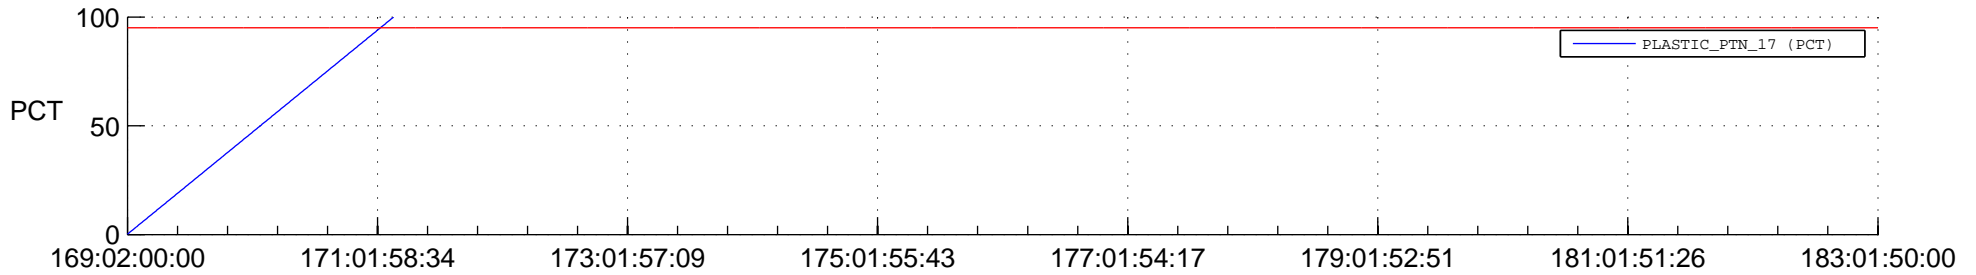

STEREO BEHIND SSR PCT Full Prediction

SWAVES_Percent_Full_Prediction

IMPACT_Percent_Full_Prediction

PLASTIC_Percent_Full_Prediction

Spacecraft_DownLink_Rate