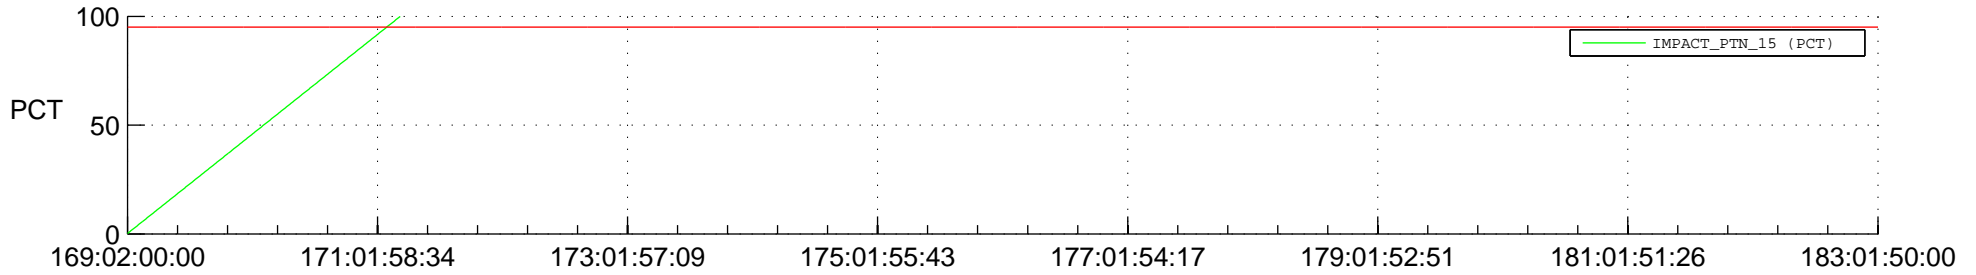

STEREO BEHIND SSR PCT Full Prediction

SWAVES_Percent_Full_Prediction

IMPACT_Percent_Full_Prediction

PLASTIC_Percent_Full_Prediction

Spacecraft_DownLink_Rate