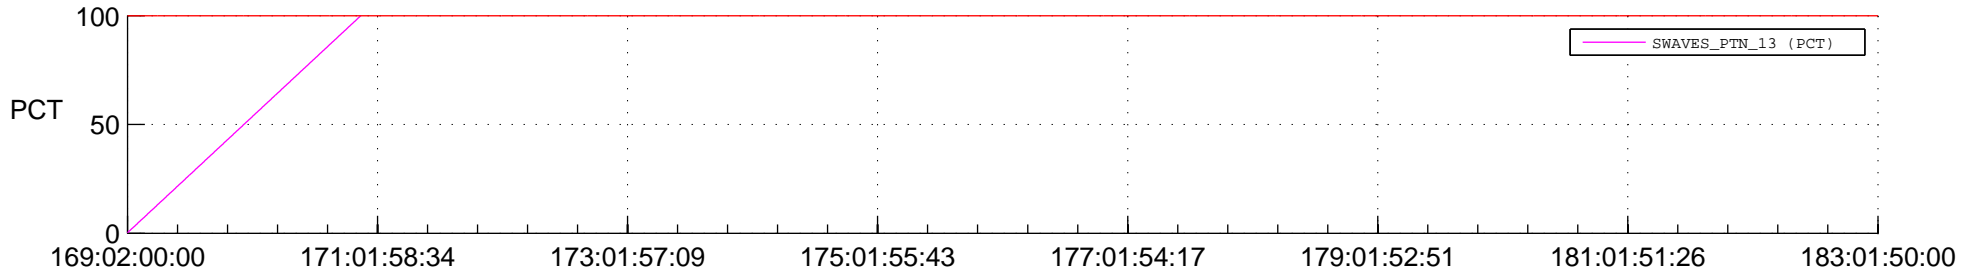

STEREO BEHIND SSR PCT Full Prediction

SWAVES_Percent_Full_Prediction

IMPACT_Percent_Full_Prediction

PLASTIC_Percent_Full_Prediction

Spacecraft_DownLink_Rate