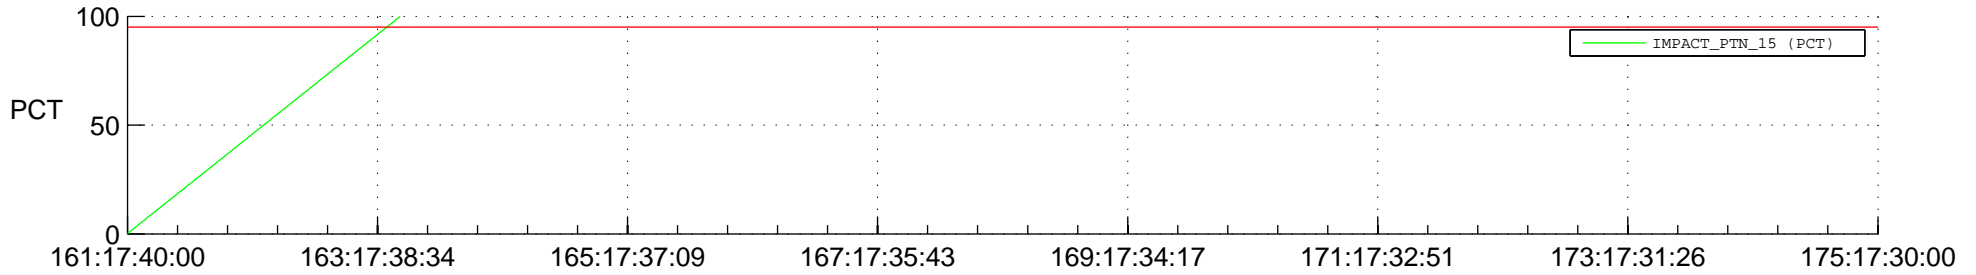

STEREO BEHIND SSR PCT Full Prediction

SWAVES_Percent_Full_Prediction

IMPACT_Percent_Full_Prediction

PLASTIC_Percent_Full_Prediction

Spacecraft_DownLink_Rate

Ground Time (2015:161:17:40:00.000 -2015:175:17:30:00.000)