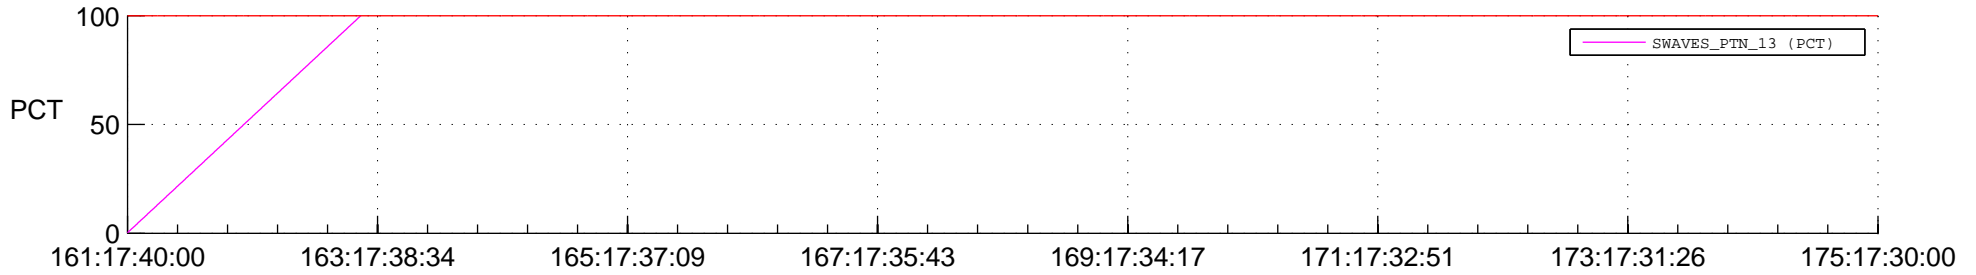

STEREO BEHIND SSR PCT Full Prediction

SWAVES_Percent_Full_Prediction

IMPACT_Percent_Full_Prediction

PLASTIC_Percent_Full_Prediction

Spacecraft_DownLink_Rate

Ground Time (2015:161:17:40:00.000 -2015:175:17:30:00.000)