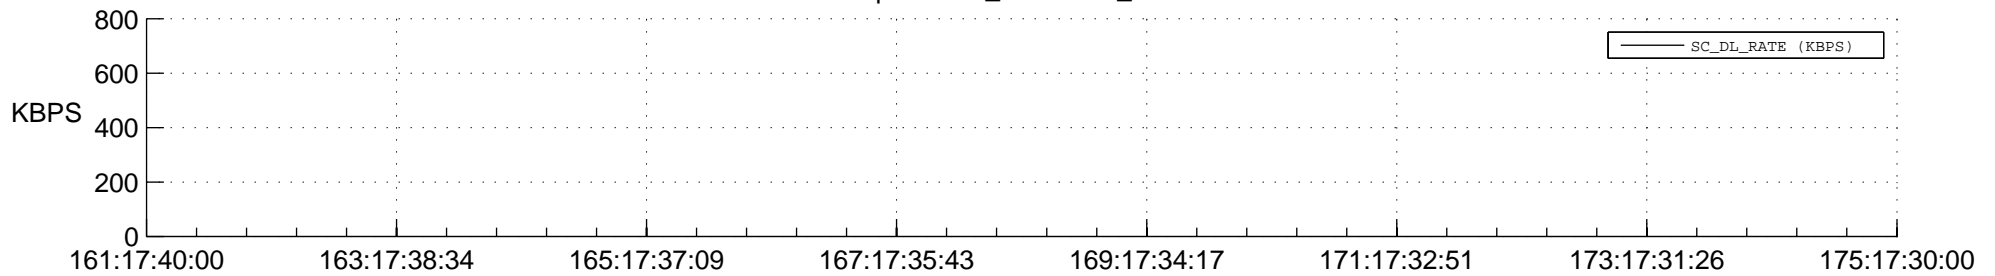

STEREO BEHIND SSR PCT Full Prediction

SWAVES_Percent_Full_Prediction

IMPACT_Percent_Full_Prediction

PLASTIC_Percent_Full_Prediction

Spacecraft_DownLink_Rate

Ground Time (2015:161:17:40:00.000 -2015:175:17:30:00.000)