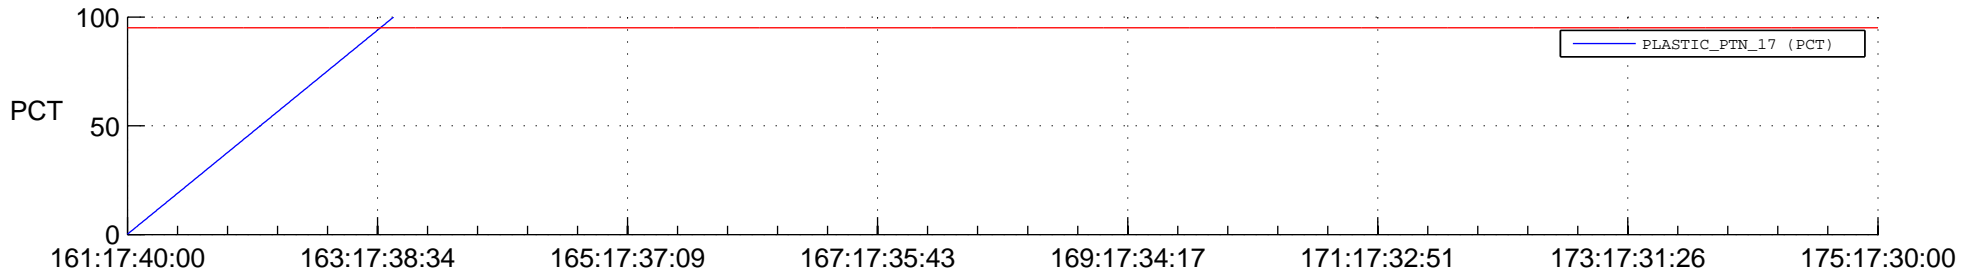

STEREO BEHIND SSR PCT Full Prediction

SWAVES_Percent_Full_Prediction

IMPACT_Percent_Full_Prediction

PLASTIC_Percent_Full_Prediction

Spacecraft_DownLink_Rate

Ground Time (2015:161:17:40:00.000 -2015:175:17:30:00.000)