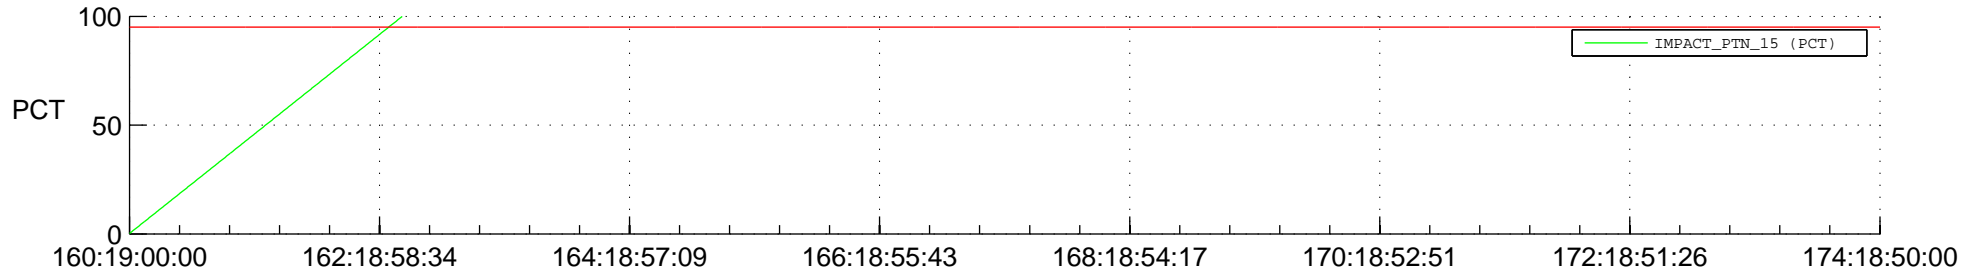

IMPACT_Percent_Full_Prediction