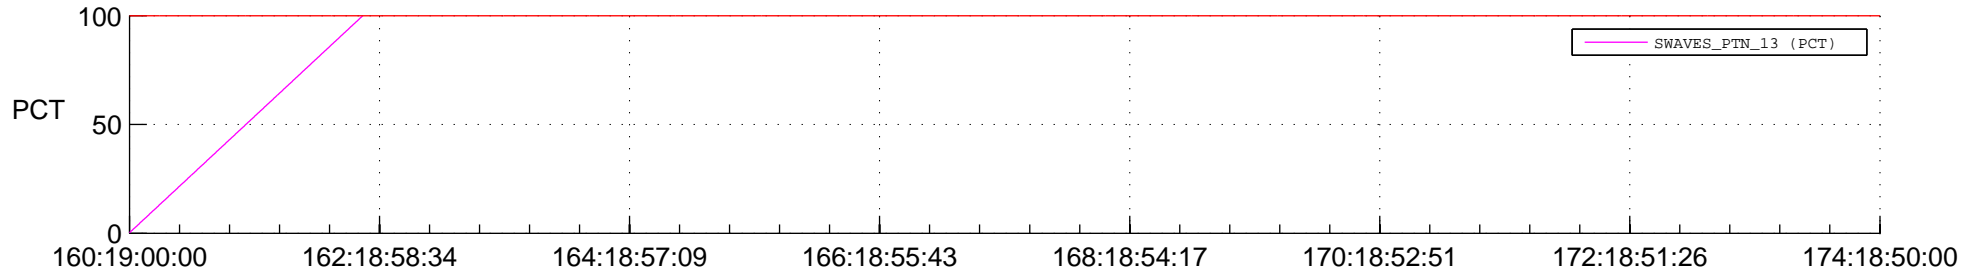

STEREO BEHIND SSR PCT Full Prediction

SWAVES_Percent_Full_Prediction