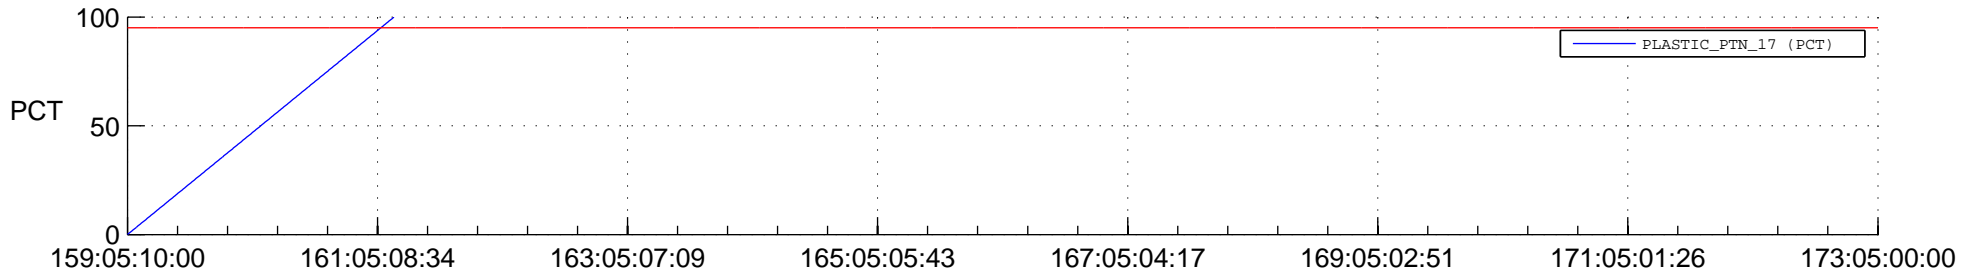

STEREO BEHIND SSR PCT Full Prediction

SWAVES_Percent_Full_Prediction

IMPACT_Percent_Full_Prediction

PLASTIC_Percent_Full_Prediction

Spacecraft_DownLink_Rate

Ground Time (2015:159:05:10:00.000 -2015:173:05:00:00.000)