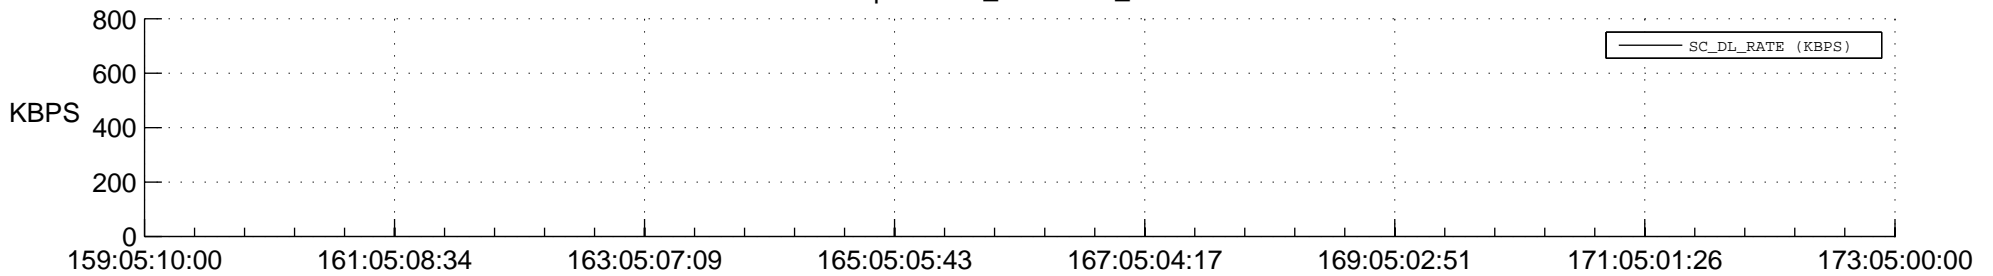

STEREO BEHIND SSR PCT Full Prediction

SWAVES_Percent_Full_Prediction

IMPACT_Percent_Full_Prediction

PLASTIC_Percent_Full_Prediction

Spacecraft_DownLink_Rate

Ground Time (2015:159:05:10:00.000 -2015:173:05:00:00.000)