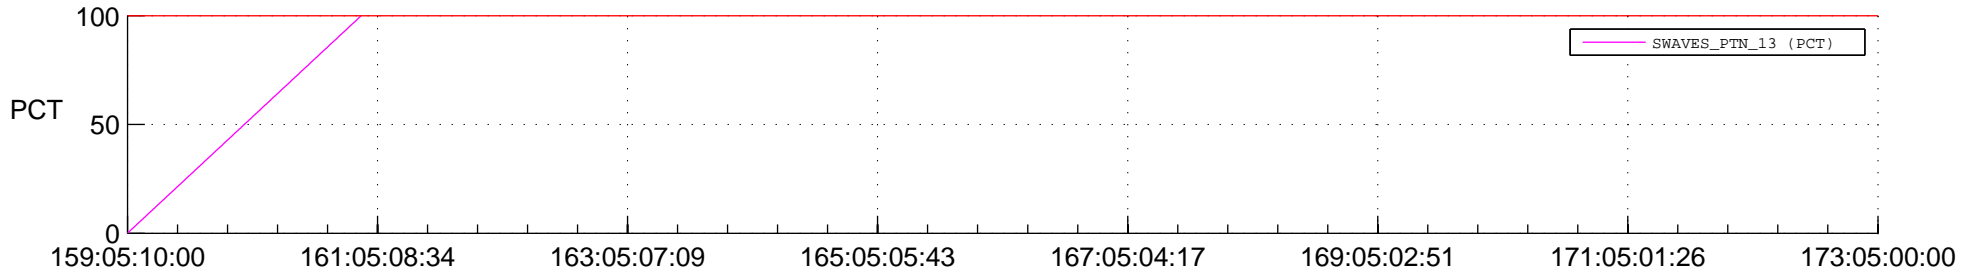

STEREO BEHIND SSR PCT Full Prediction

SWAVES_Percent_Full_Prediction

IMPACT_Percent_Full_Prediction

PLASTIC_Percent_Full_Prediction

Spacecraft_DownLink_Rate

Ground Time (2015:159:05:10:00.000 -2015:173:05:00:00.000)