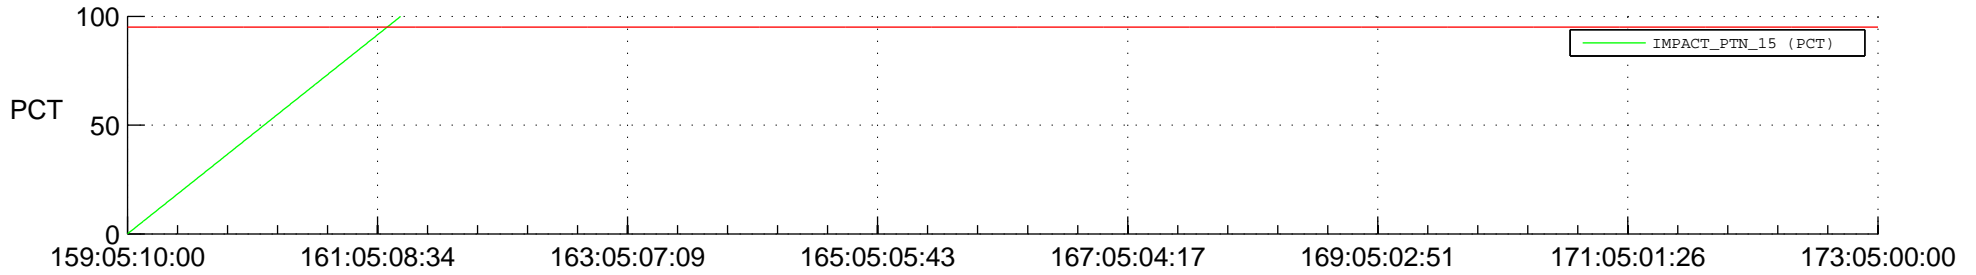

STEREO BEHIND SSR PCT Full Prediction

SWAVES_Percent_Full_Prediction

IMPACT_Percent_Full_Prediction

PLASTIC_Percent_Full_Prediction

Spacecraft_DownLink_Rate

Ground Time (2015:159:05:10:00.000 -2015:173:05:00:00.000)