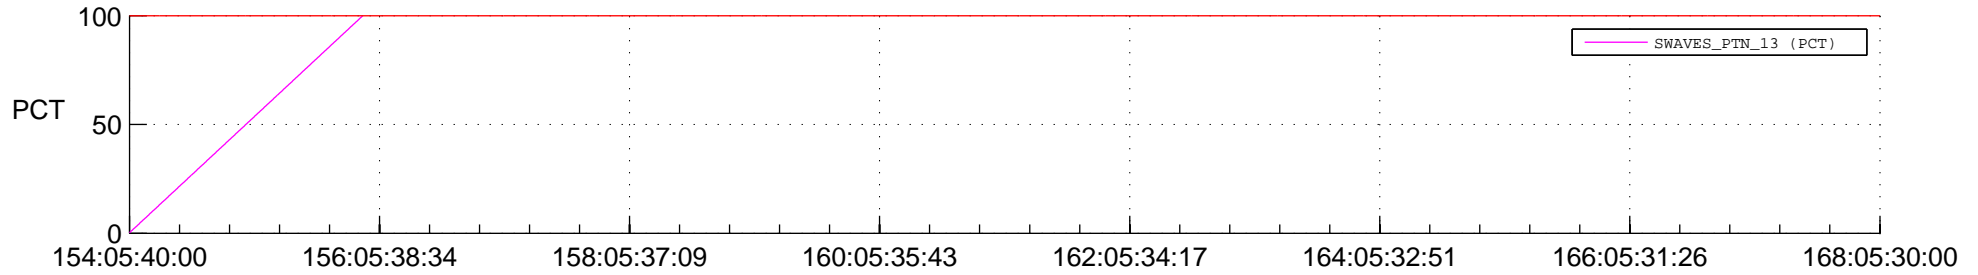

STEREO BEHIND SSR PCT Full Prediction

SWAVES_Percent_Full_Prediction

IMPACT_Percent_Full_Prediction

PLASTIC_Percent_Full_Prediction

Spacecraft_DownLink_Rate

Ground Time (2015:154:05:40:00.000 -2015:168:05:30:00.000)