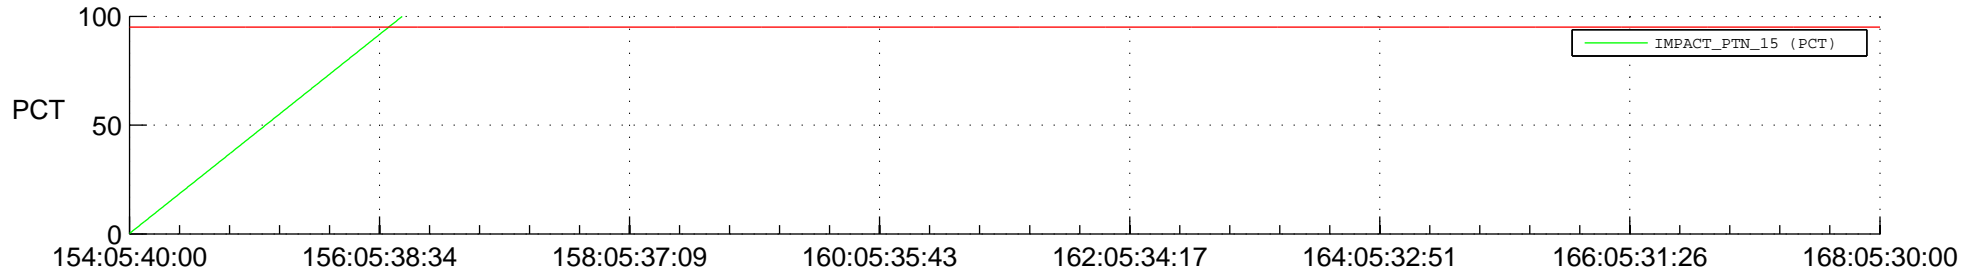

STEREO BEHIND SSR PCT Full Prediction

SWAVES_Percent_Full_Prediction

IMPACT_Percent_Full_Prediction

PLASTIC_Percent_Full_Prediction

Spacecraft_DownLink_Rate

Ground Time (2015:154:05:40:00.000 -2015:168:05:30:00.000)