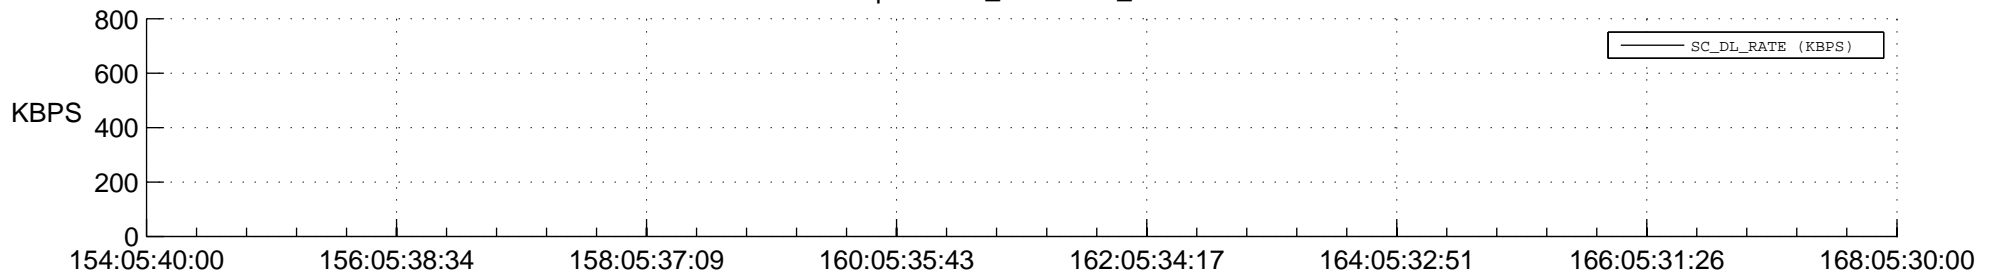

STEREO BEHIND SSR PCT Full Prediction

SWAVES_Percent_Full_Prediction

IMPACT_Percent_Full_Prediction

PLASTIC_Percent_Full_Prediction

Spacecraft_DownLink_Rate

Ground Time (2015:154:05:40:00.000 -2015:168:05:30:00.000)