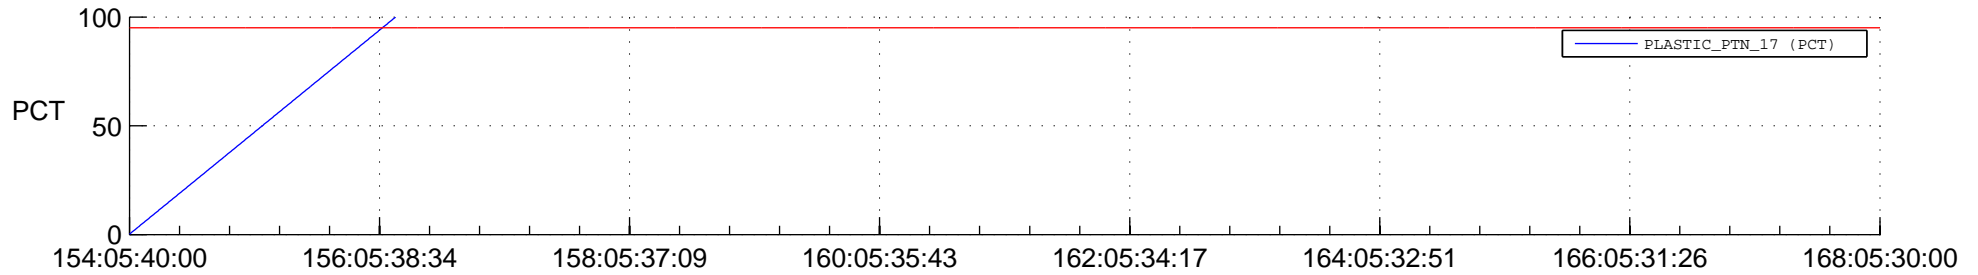

STEREO BEHIND SSR PCT Full Prediction

SWAVES_Percent_Full_Prediction

IMPACT_Percent_Full_Prediction

PLASTIC_Percent_Full_Prediction

Spacecraft_DownLink_Rate

Ground Time (2015:154:05:40:00.000 -2015:168:05:30:00.000)