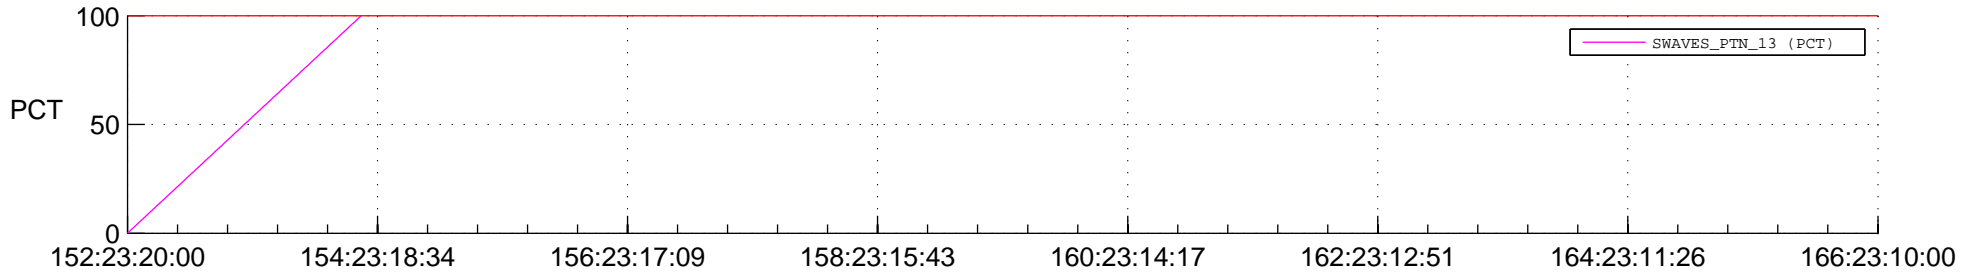

STEREO BEHIND SSR PCT Full Prediction

SWAVES_Percent_Full_Prediction

IMPACT_Percent_Full_Prediction

PLASTIC_Percent_Full_Prediction

Spacecraft_DownLink_Rate

Ground Time (2015:152:23:20:00.000 -2015:166:23:10:00.000)