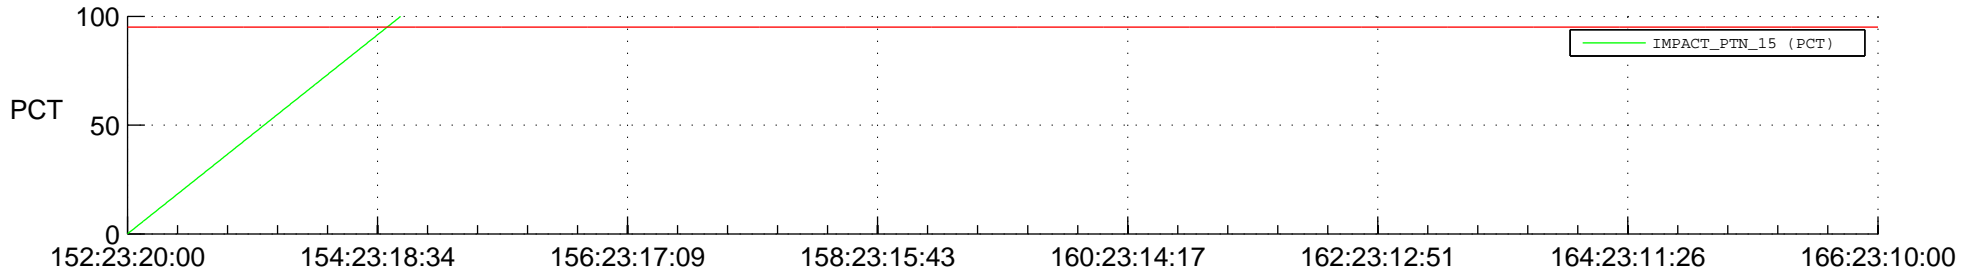

STEREO BEHIND SSR PCT Full Prediction

SWAVES_Percent_Full_Prediction

IMPACT_Percent_Full_Prediction

PLASTIC_Percent_Full_Prediction

Spacecraft_DownLink_Rate

Ground Time (2015:152:23:20:00.000 -2015:166:23:10:00.000)