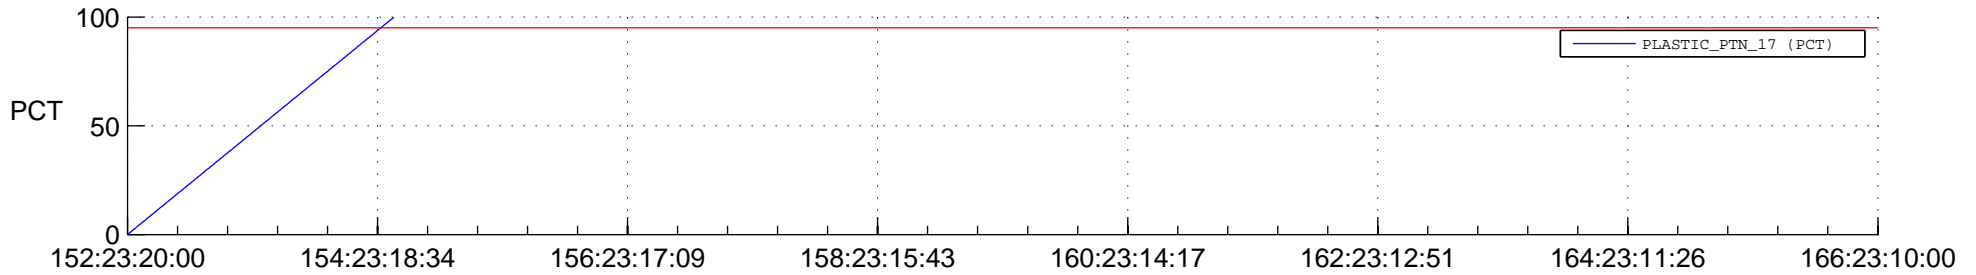

STEREO BEHIND SSR PCT Full Prediction

SWAVES_Percent_Full_Prediction

IMPACT_Percent_Full_Prediction

PLASTIC_Percent_Full_Prediction

Spacecraft_DownLink_Rate

Ground Time (2015:152:23:20:00.000 -2015:166:23:10:00.000)