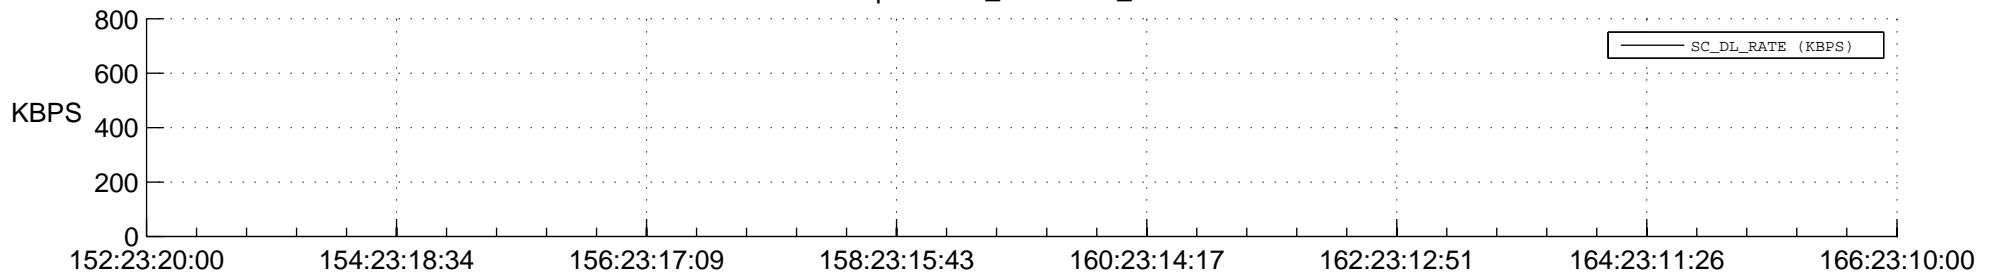

STEREO BEHIND SSR PCT Full Prediction

SWAVES_Percent_Full_Prediction

IMPACT_Percent_Full_Prediction

PLASTIC_Percent_Full_Prediction

Spacecraft_DownLink_Rate

Ground Time (2015:152:23:20:00.000 -2015:166:23:10:00.000)