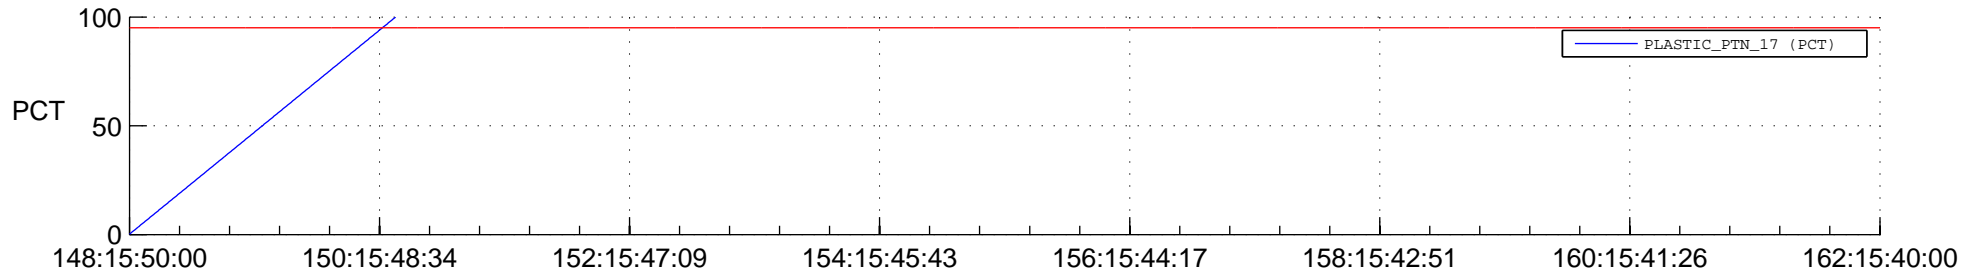

STEREO BEHIND SSR PCT Full Prediction

SWAVES_Percent_Full_Prediction

IMPACT_Percent_Full_Prediction

PLASTIC_Percent_Full_Prediction

Spacecraft_DownLink_Rate