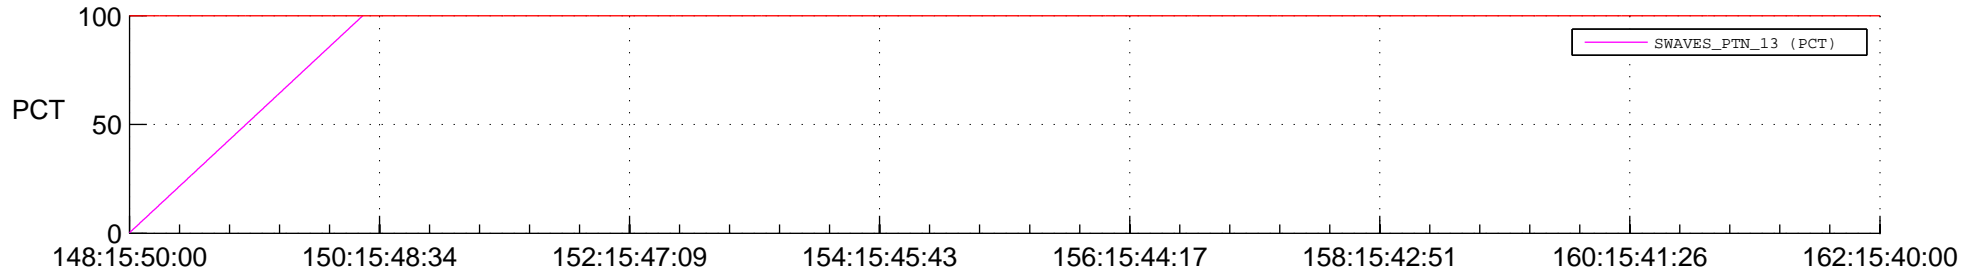

STEREO BEHIND SSR PCT Full Prediction

SWAVES_Percent_Full_Prediction

IMPACT_Percent_Full_Prediction

PLASTIC_Percent_Full_Prediction

Spacecraft_DownLink_Rate