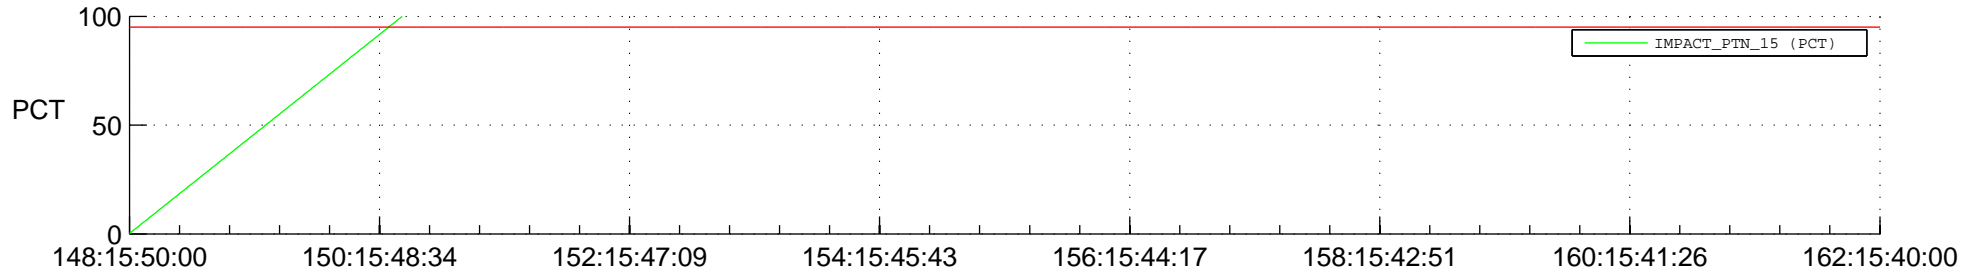

STEREO BEHIND SSR PCT Full Prediction

SWAVES_Percent_Full_Prediction

IMPACT_Percent_Full_Prediction

PLASTIC_Percent_Full_Prediction

Spacecraft_DownLink_Rate