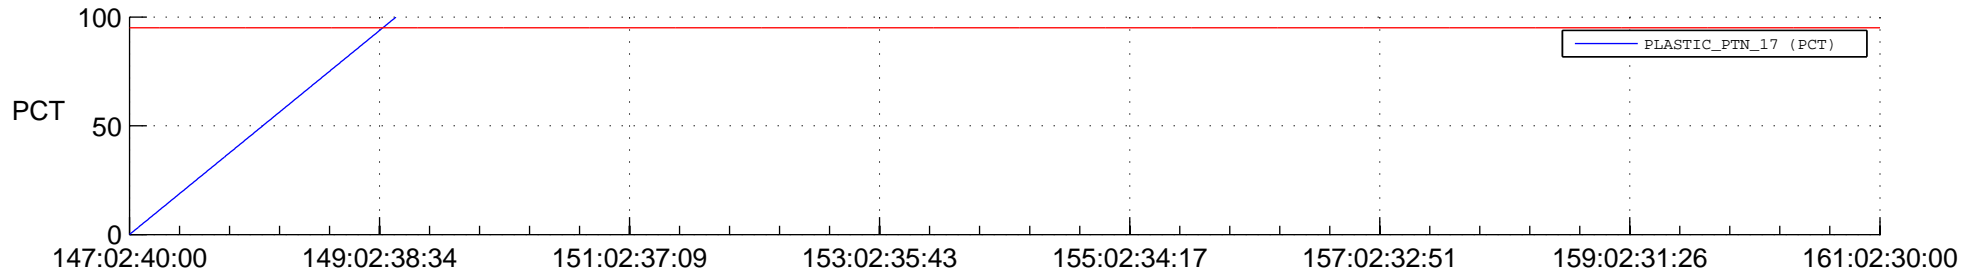

STEREO BEHIND SSR PCT Full Prediction

SWAVES_Percent_Full_Prediction

IMPACT_Percent_Full_Prediction

PLASTIC_Percent_Full_Prediction

Spacecraft_DownLink_Rate

Ground Time (2015:147:02:40:00.000 -2015:161:02:30:00.000)