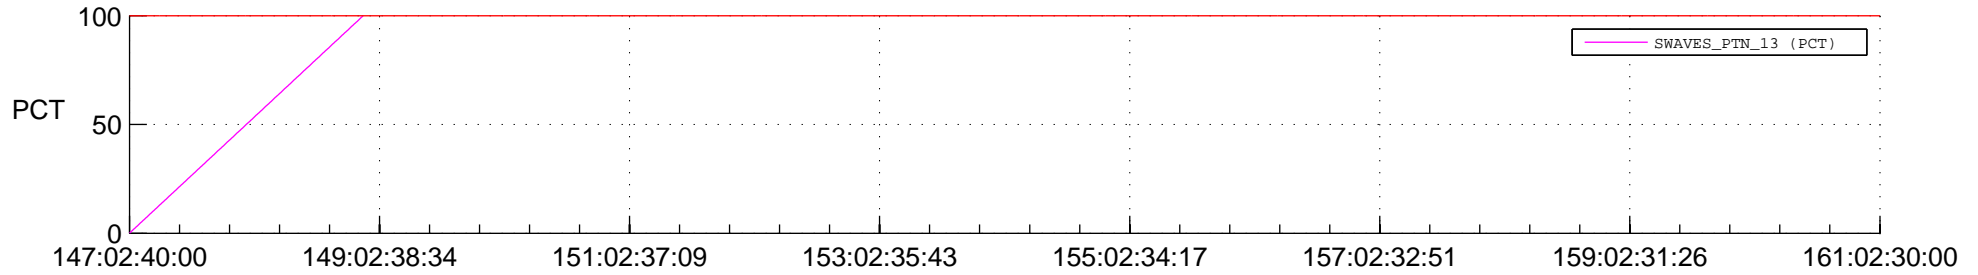

STEREO BEHIND SSR PCT Full Prediction

SWAVES_Percent_Full_Prediction

IMPACT_Percent_Full_Prediction

PLASTIC_Percent_Full_Prediction

Spacecraft_DownLink_Rate

Ground Time (2015:147:02:40:00.000 -2015:161:02:30:00.000)