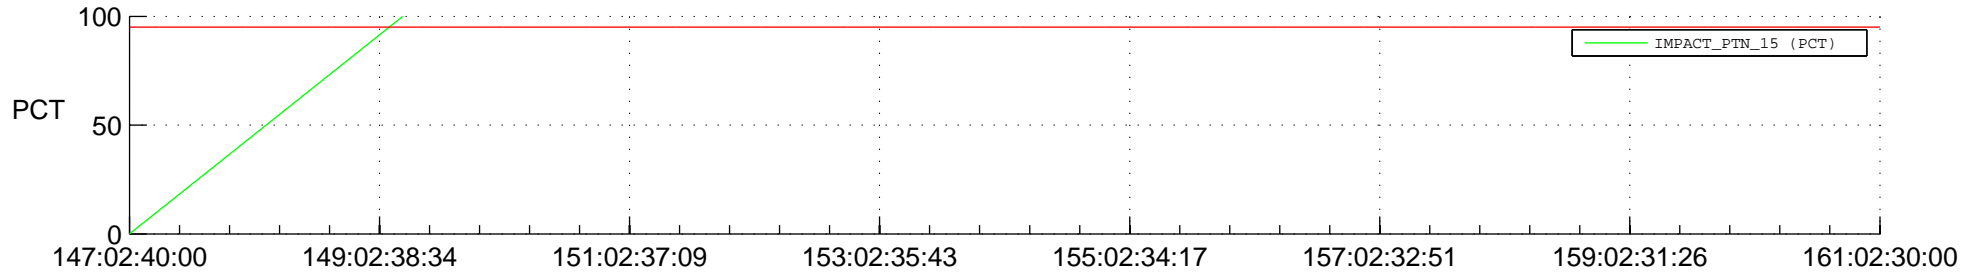

STEREO BEHIND SSR PCT Full Prediction

SWAVES_Percent_Full_Prediction

IMPACT_Percent_Full_Prediction

PLASTIC_Percent_Full_Prediction

Spacecraft_DownLink_Rate

Ground Time (2015:147:02:40:00.000 -2015:161:02:30:00.000)