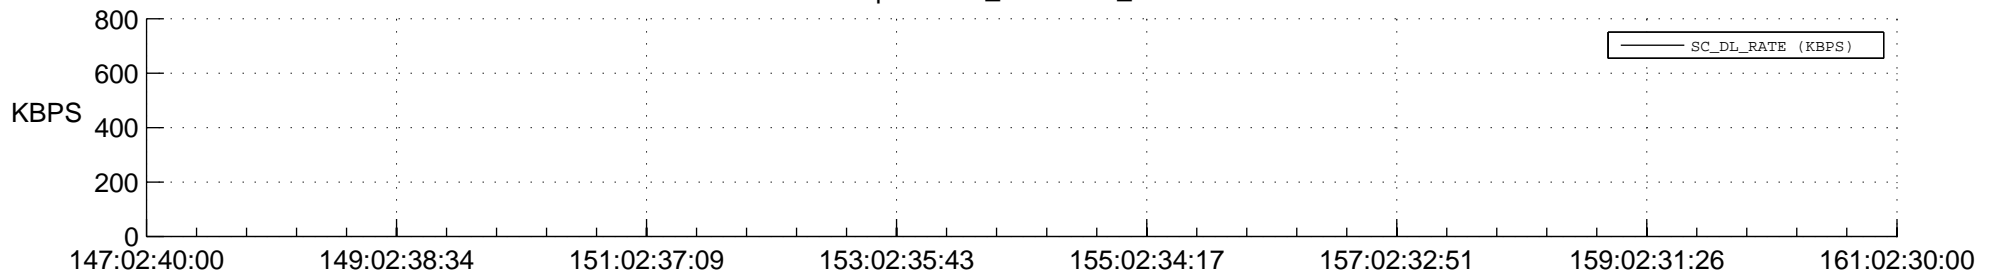

STEREO BEHIND SSR PCT Full Prediction

SWAVES_Percent_Full_Prediction

IMPACT_Percent_Full_Prediction

PLASTIC_Percent_Full_Prediction

Spacecraft_DownLink_Rate

Ground Time (2015:147:02:40:00.000 -2015:161:02:30:00.000)