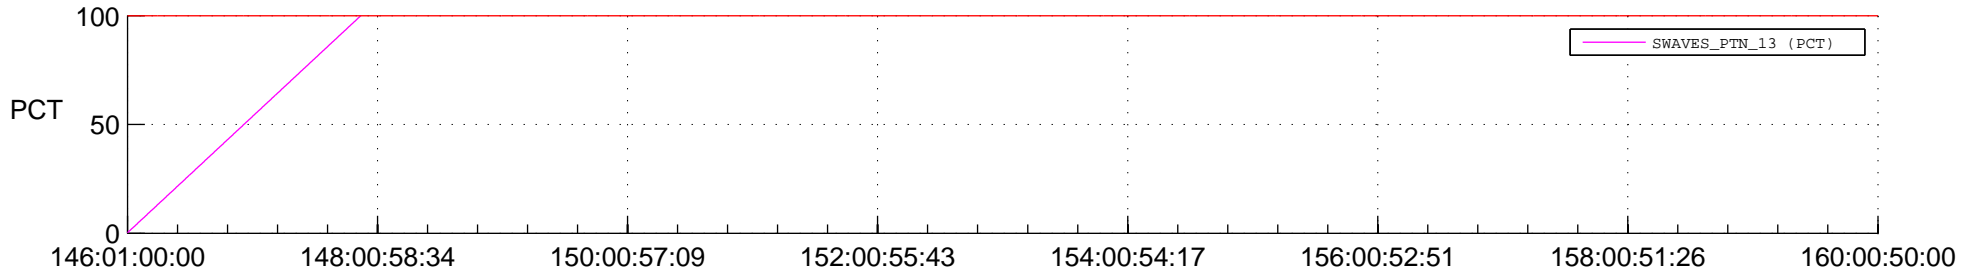

STEREO BEHIND SSR PCT Full Prediction

SWAVES_Percent_Full_Prediction