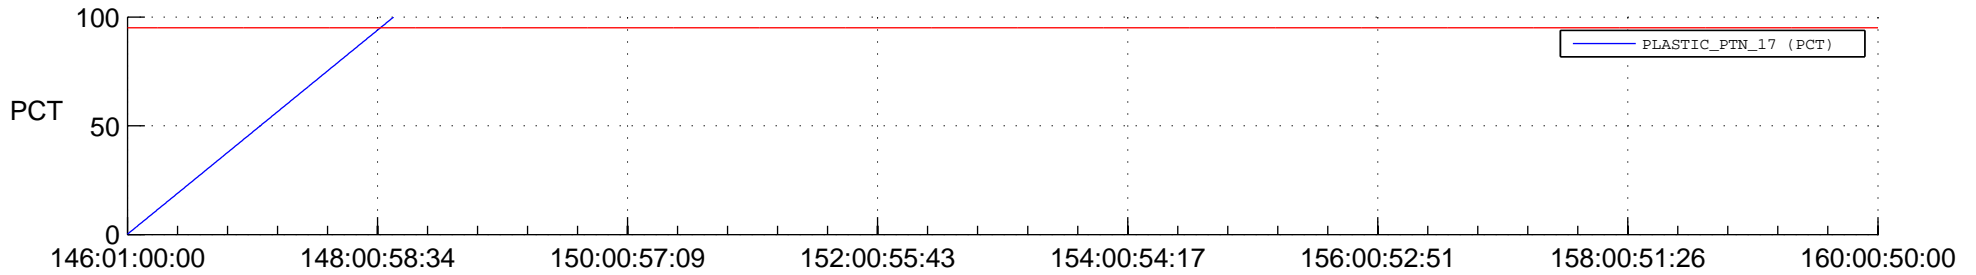

## SWAVES\_Percent\_Full\_Prediction

## Spacecraft\_DownLink\_Rate

Ground Time (2015:146:01:00:00.000 -2015:160:00:50:00.000)