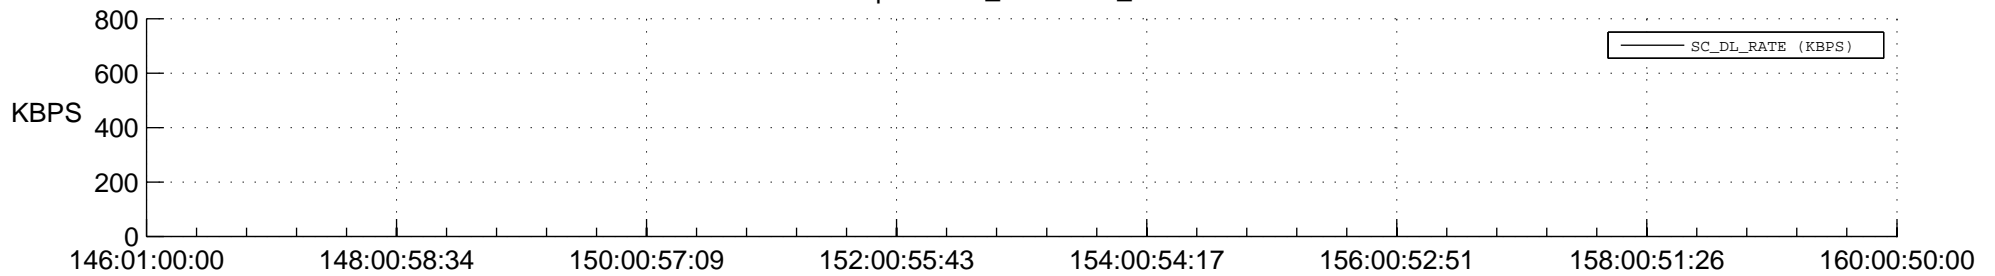

## Spacecraft\_DownLink\_Rate

Ground Time (2015:146:01:00:00.000 -2015:160:00:50:00.000)