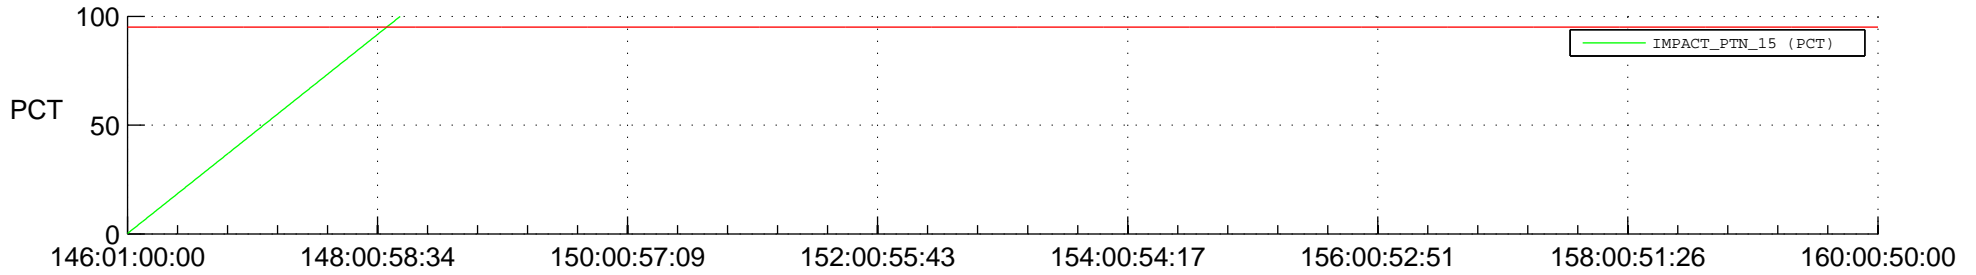

IMPACT_Percent_Full_Prediction