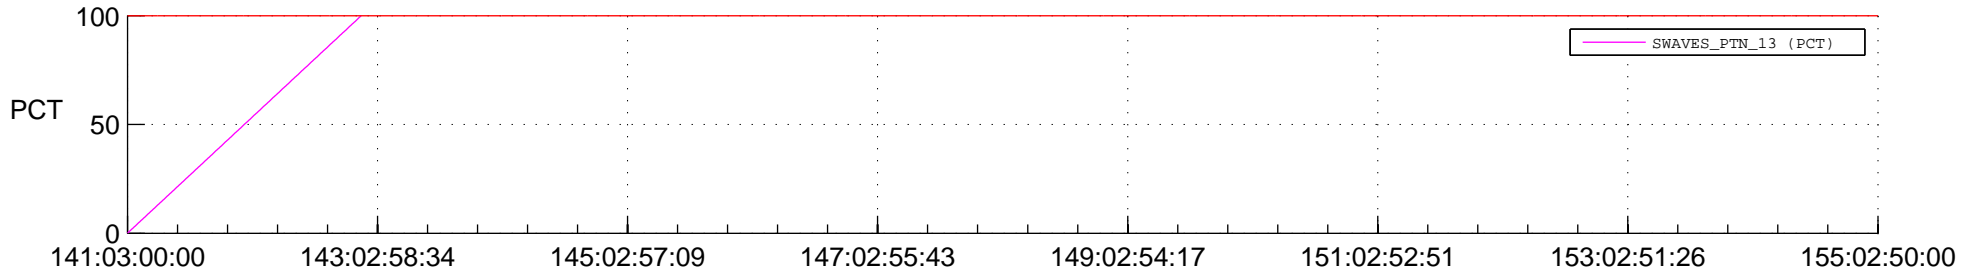

STEREO BEHIND SSR PCT Full Prediction

SWAVES_Percent_Full_Prediction

IMPACT_Percent_Full_Prediction

PLASTIC_Percent_Full_Prediction

Spacecraft_DownLink_Rate

Ground Time (2015:141:03:00:00.000 -2015:155:02:50:00.000)