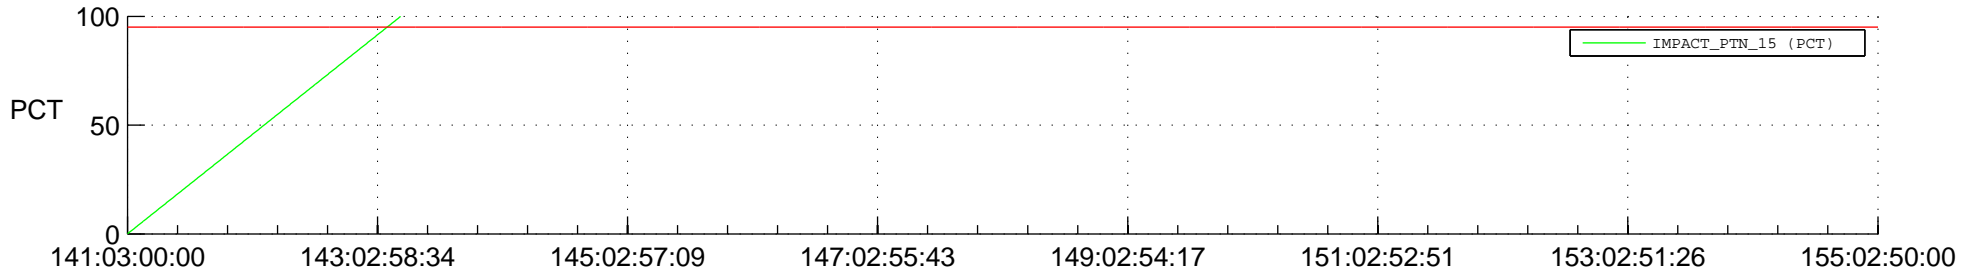

STEREO BEHIND SSR PCT Full Prediction

SWAVES_Percent_Full_Prediction

IMPACT_Percent_Full_Prediction

PLASTIC_Percent_Full_Prediction

Spacecraft_DownLink_Rate

Ground Time (2015:141:03:00:00.000 -2015:155:02:50:00.000)