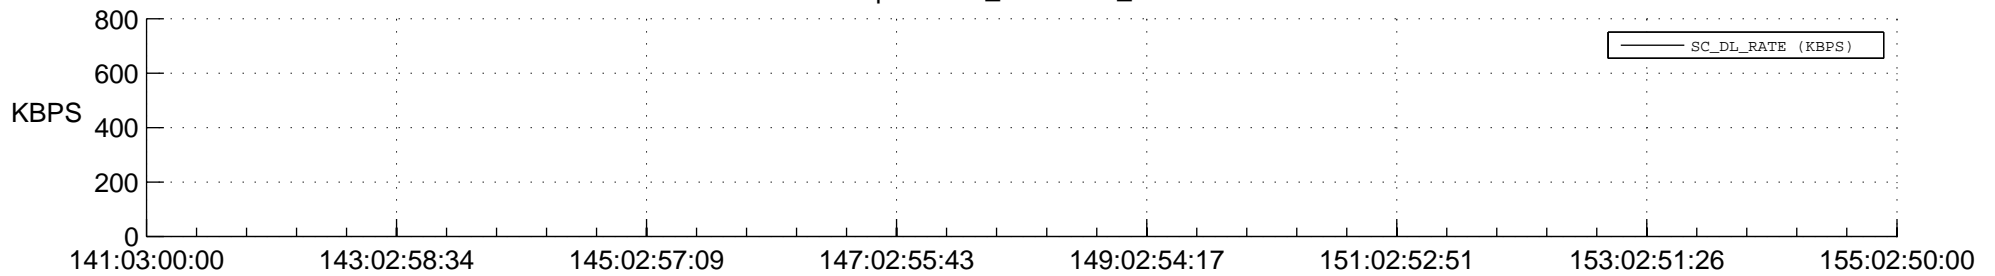

STEREO BEHIND SSR PCT Full Prediction

SWAVES_Percent_Full_Prediction

IMPACT_Percent_Full_Prediction

PLASTIC_Percent_Full_Prediction

Spacecraft_DownLink_Rate

Ground Time (2015:141:03:00:00.000 -2015:155:02:50:00.000)