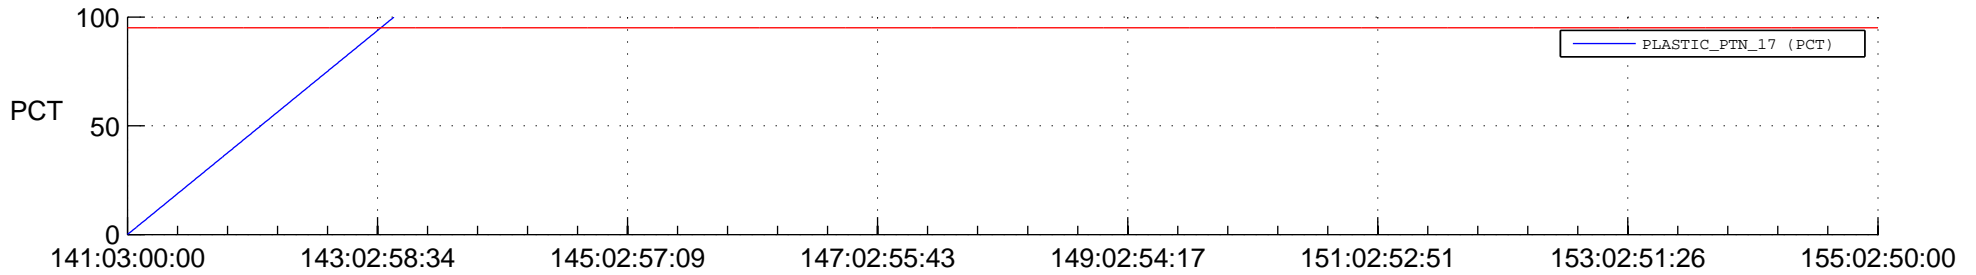

STEREO BEHIND SSR PCT Full Prediction

SWAVES_Percent_Full_Prediction

IMPACT_Percent_Full_Prediction

PLASTIC_Percent_Full_Prediction

Spacecraft_DownLink_Rate

Ground Time (2015:141:03:00:00.000 -2015:155:02:50:00.000)