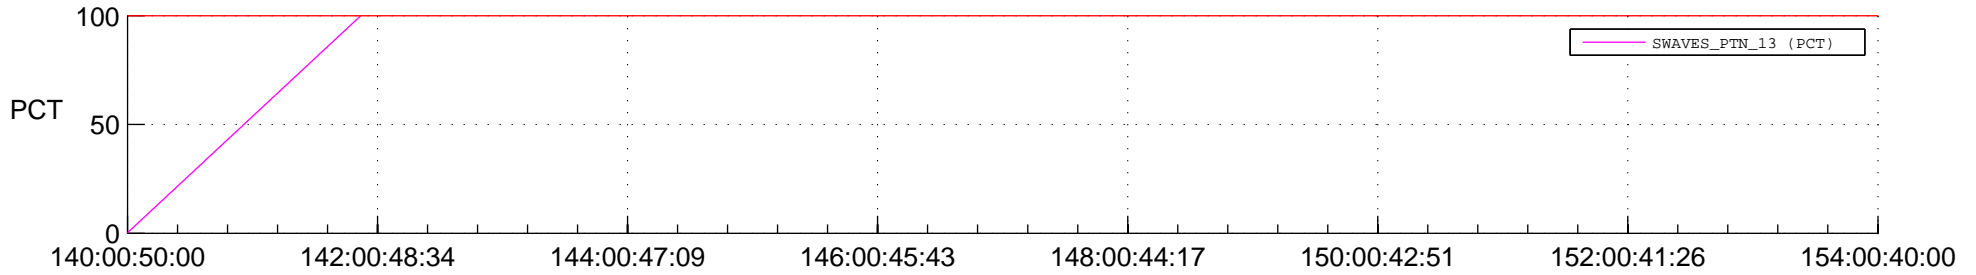

STEREO BEHIND SSR PCT Full Prediction

SWAVES_Percent_Full_Prediction