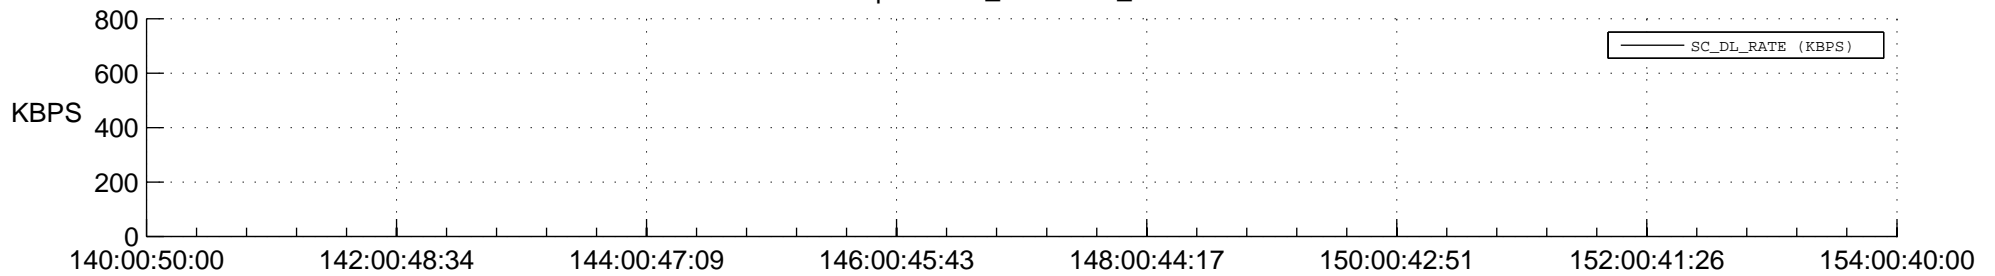

## Spacecraft\_DownLink\_Rate

Ground Time (2015:140:00:50:00.000 -2015:154:00:40:00.000)