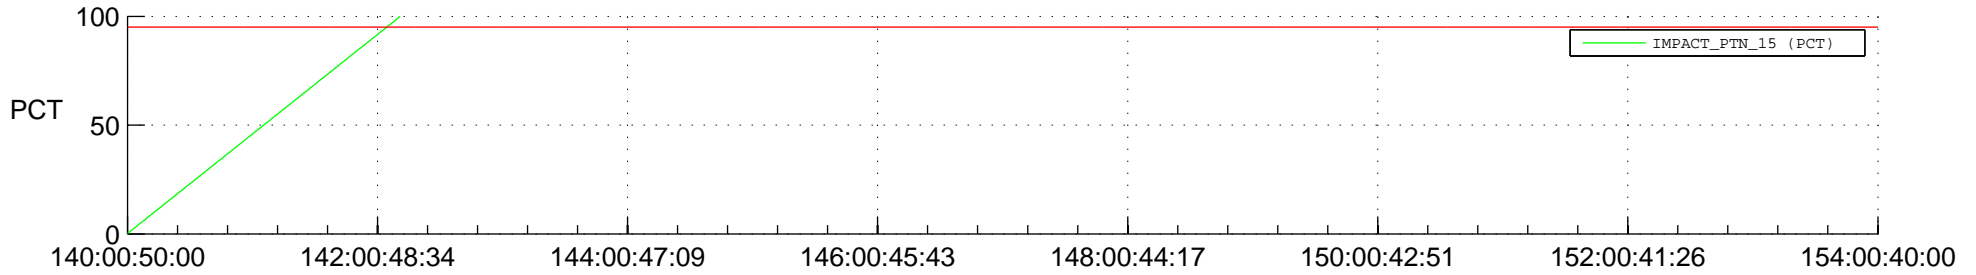

IMPACT_Percent_Full_Prediction