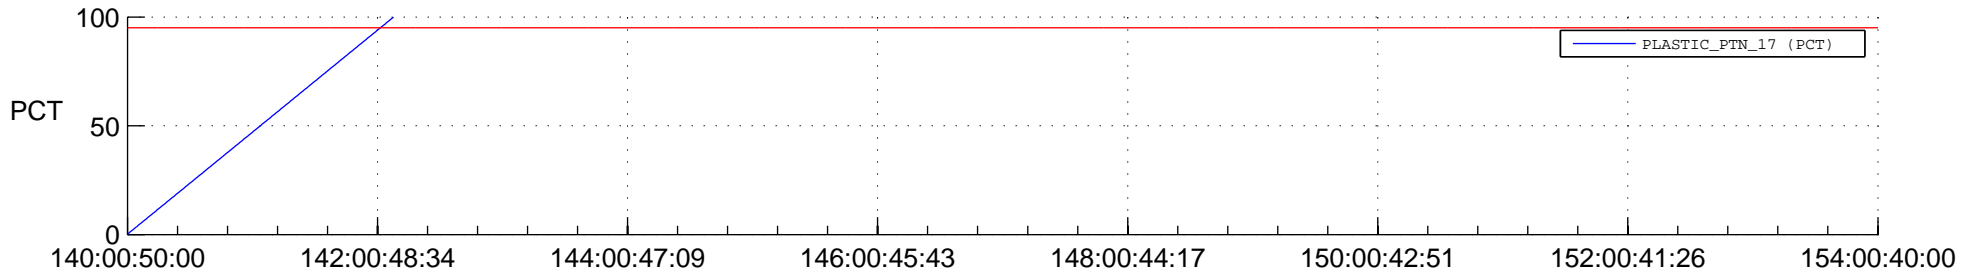

## Spacecraft\_DownLink\_Rate

Ground Time (2015:140:00:50:00.000 -2015:154:00:40:00.000)