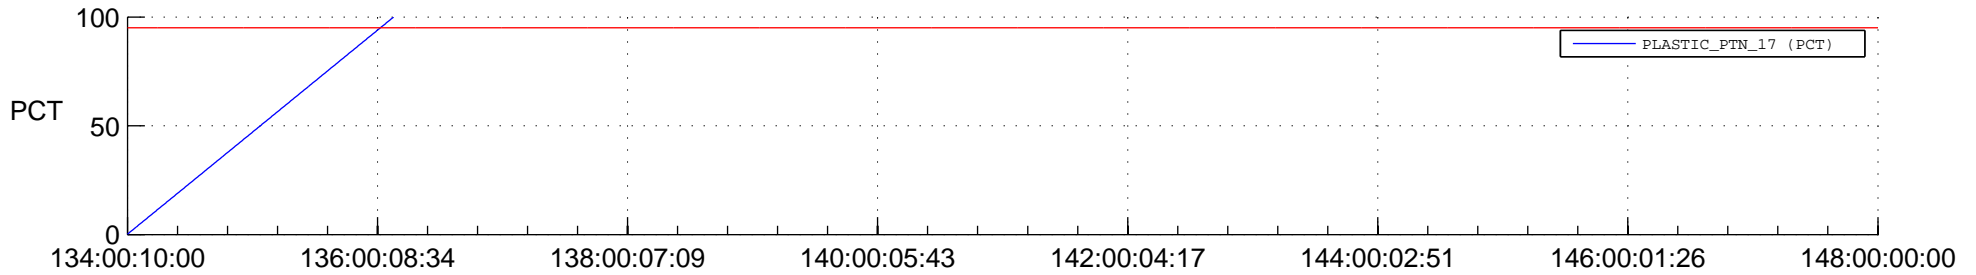

STEREO BEHIND SSR PCT Full Prediction

SWAVES_Percent_Full_Prediction

IMPACT_Percent_Full_Prediction

PLASTIC_Percent_Full_Prediction

Spacecraft_DownLink_Rate

Ground Time (2015:134:00:10:00.000 -2015:148:00:00:00.000)