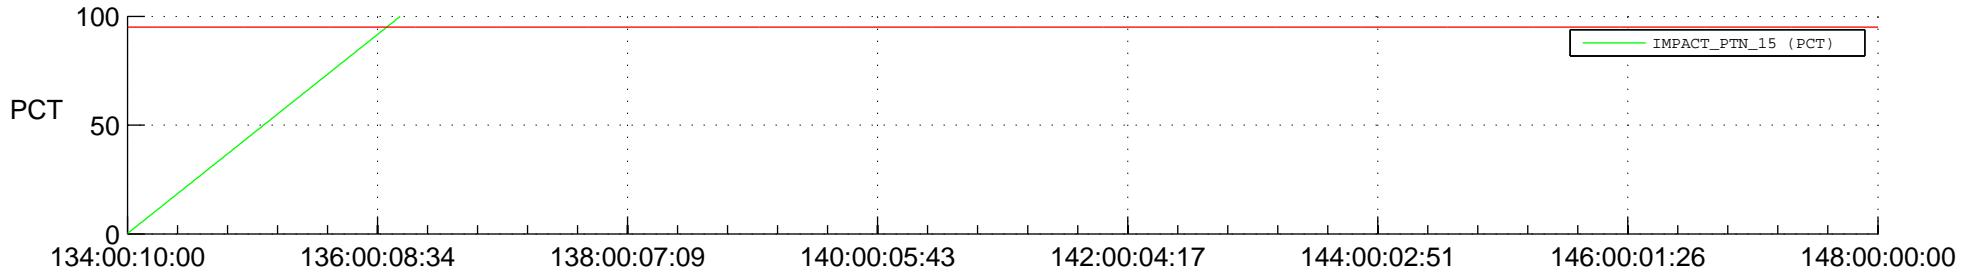

STEREO BEHIND SSR PCT Full Prediction

SWAVES_Percent_Full_Prediction

IMPACT_Percent_Full_Prediction

PLASTIC_Percent_Full_Prediction

Spacecraft_DownLink_Rate

Ground Time (2015:134:00:10:00.000 -2015:148:00:00:00.000)