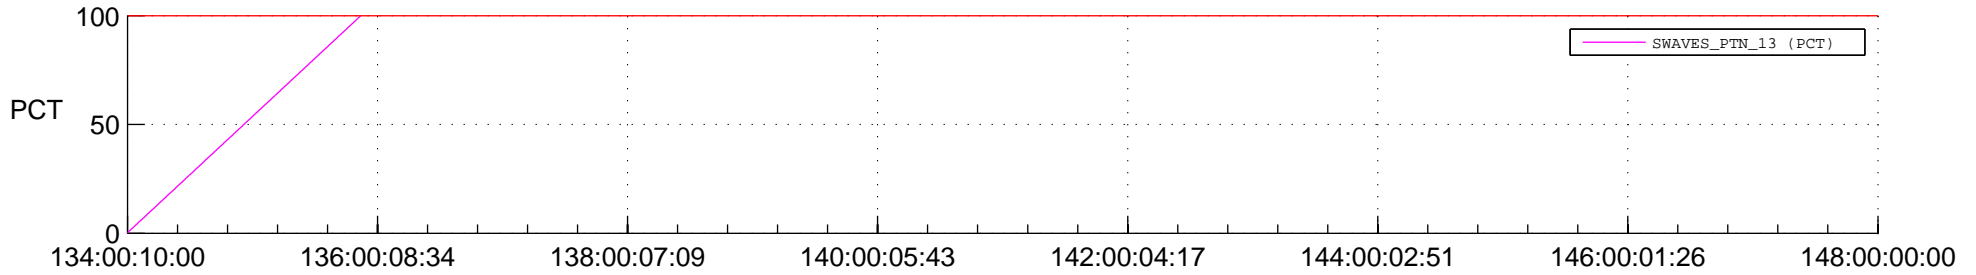

STEREO BEHIND SSR PCT Full Prediction

SWAVES_Percent_Full_Prediction

IMPACT_Percent_Full_Prediction

PLASTIC_Percent_Full_Prediction

Spacecraft_DownLink_Rate

Ground Time (2015:134:00:10:00.000 -2015:148:00:00:00.000)