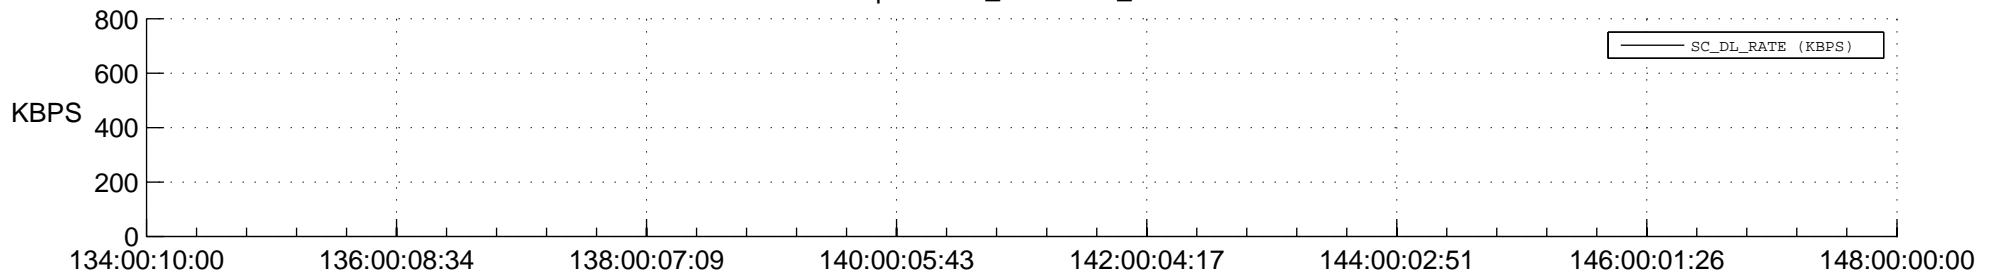

STEREO BEHIND SSR PCT Full Prediction

SWAVES_Percent_Full_Prediction

IMPACT_Percent_Full_Prediction

PLASTIC_Percent_Full_Prediction

Spacecraft_DownLink_Rate

Ground Time (2015:134:00:10:00.000 -2015:148:00:00:00.000)