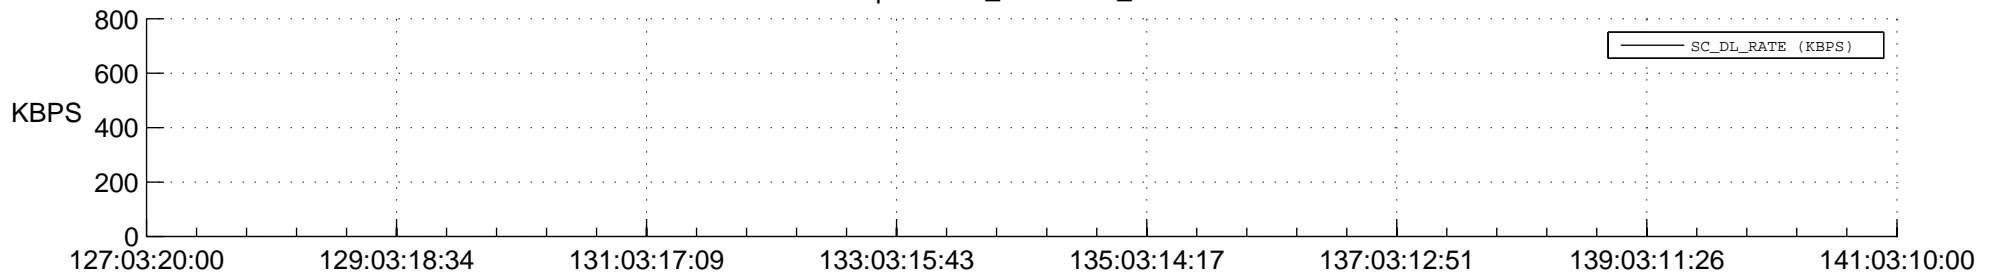

## Spacecraft\_DownLink\_Rate

Ground Time (2015:127:03:20:00.000 -2015:141:03:10:00.000)