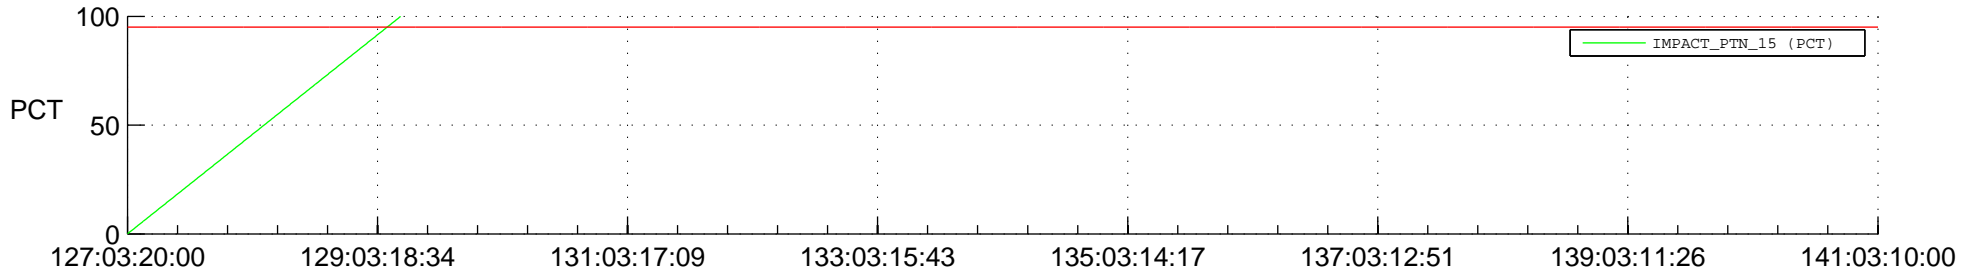

IMPACT_Percent_Full_Prediction