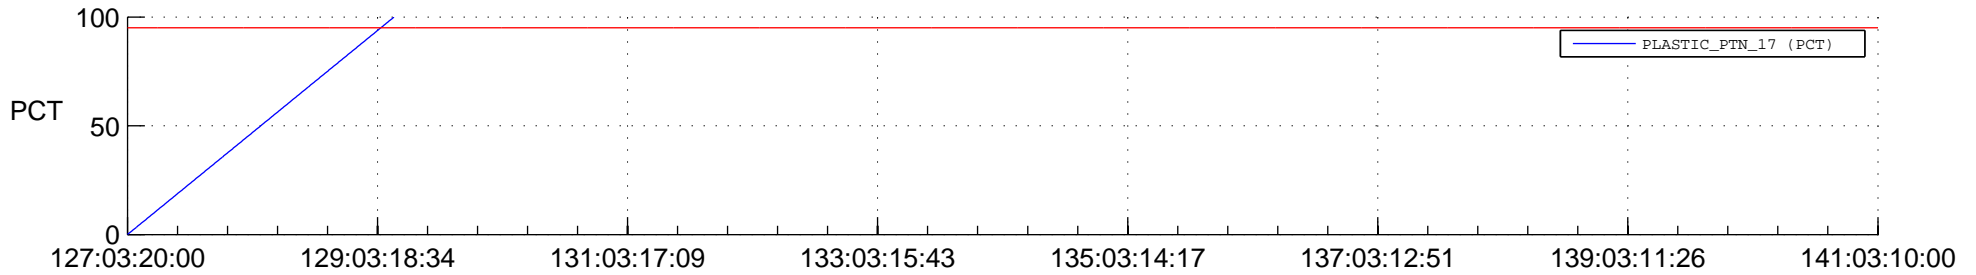

## Spacecraft\_DownLink\_Rate

Ground Time (2015:127:03:20:00.000 -2015:141:03:10:00.000)