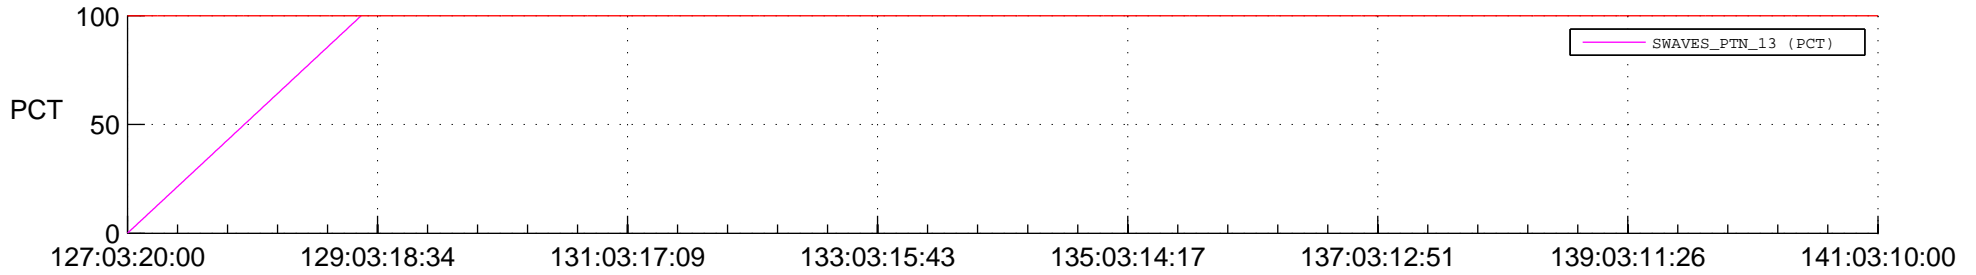

STEREO BEHIND SSR PCT Full Prediction

SWAVES_Percent_Full_Prediction