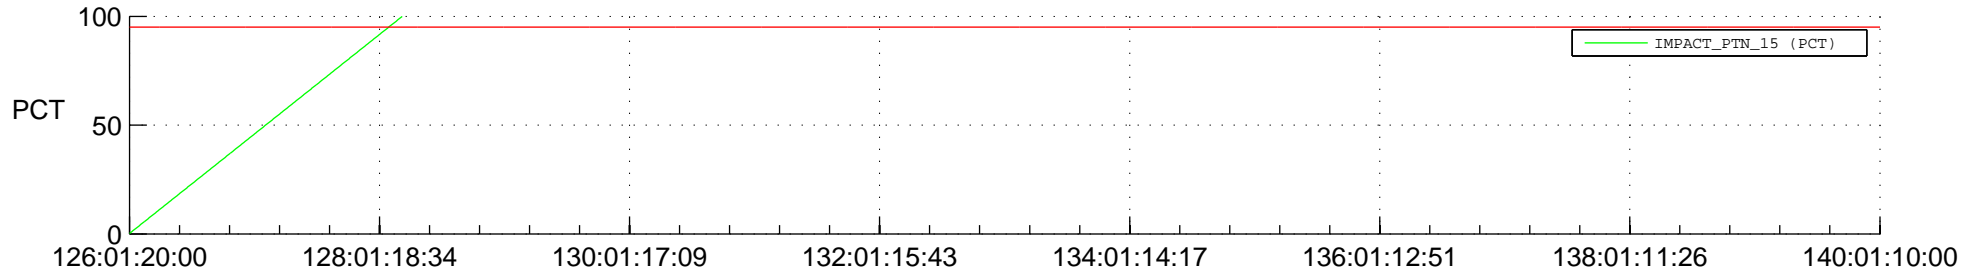

STEREO BEHIND SSR PCT Full Prediction

SWAVES_Percent_Full_Prediction

IMPACT_Percent_Full_Prediction

PLASTIC_Percent_Full_Prediction

Spacecraft_DownLink_Rate

Ground Time (2015:126:01:20:00.000 -2015:140:01:10:00.000)