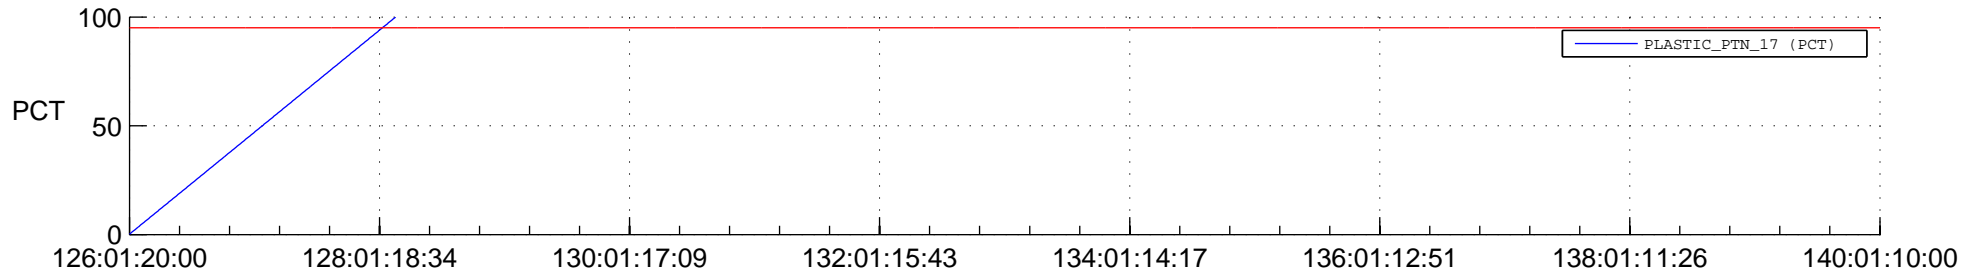

STEREO BEHIND SSR PCT Full Prediction

SWAVES_Percent_Full_Prediction

IMPACT_Percent_Full_Prediction

PLASTIC_Percent_Full_Prediction

Spacecraft_DownLink_Rate

Ground Time (2015:126:01:20:00.000 -2015:140:01:10:00.000)