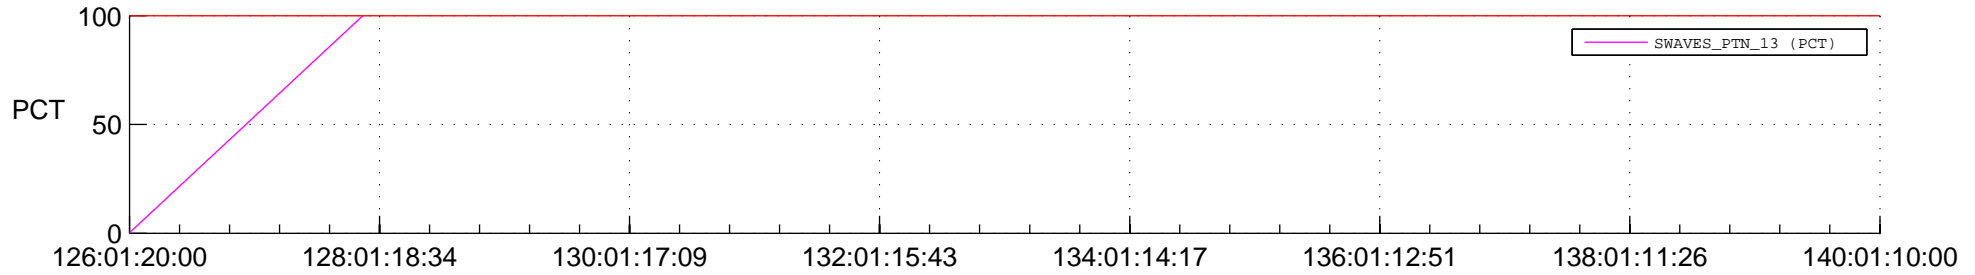

STEREO BEHIND SSR PCT Full Prediction

SWAVES_Percent_Full_Prediction

IMPACT_Percent_Full_Prediction

PLASTIC_Percent_Full_Prediction

Spacecraft_DownLink_Rate

Ground Time (2015:126:01:20:00.000 -2015:140:01:10:00.000)