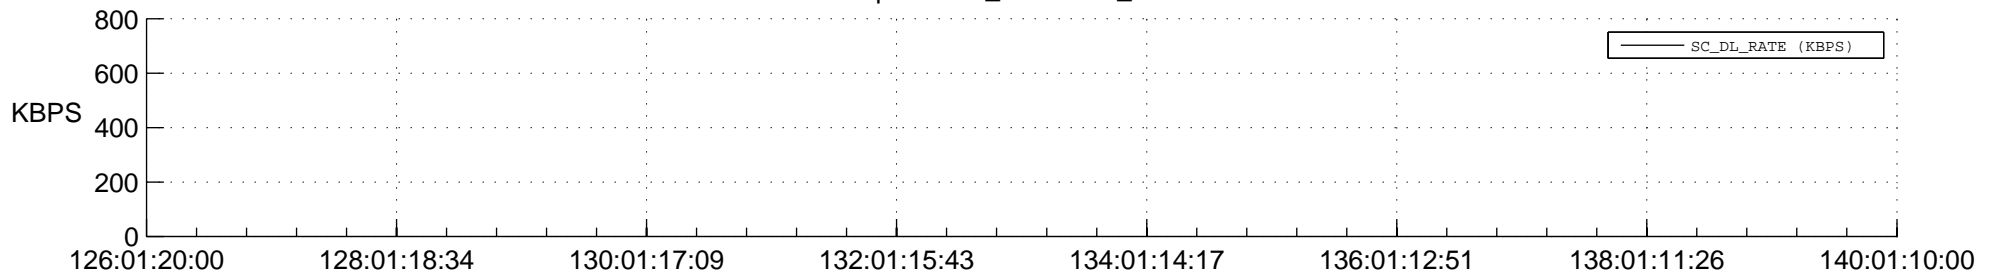

STEREO BEHIND SSR PCT Full Prediction

SWAVES_Percent_Full_Prediction

IMPACT_Percent_Full_Prediction

PLASTIC_Percent_Full_Prediction

Spacecraft_DownLink_Rate

Ground Time (2015:126:01:20:00.000 -2015:140:01:10:00.000)