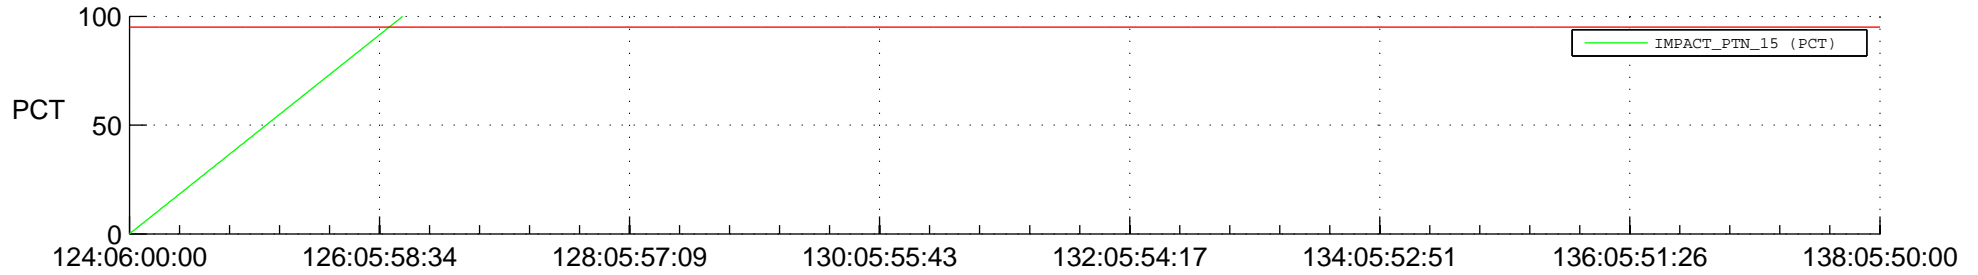

STEREO BEHIND SSR PCT Full Prediction

SWAVES_Percent_Full_Prediction

IMPACT_Percent_Full_Prediction

PLASTIC_Percent_Full_Prediction

Spacecraft_DownLink_Rate

Ground Time (2015:124:06:00:00.000 -2015:138:05:50:00.000)