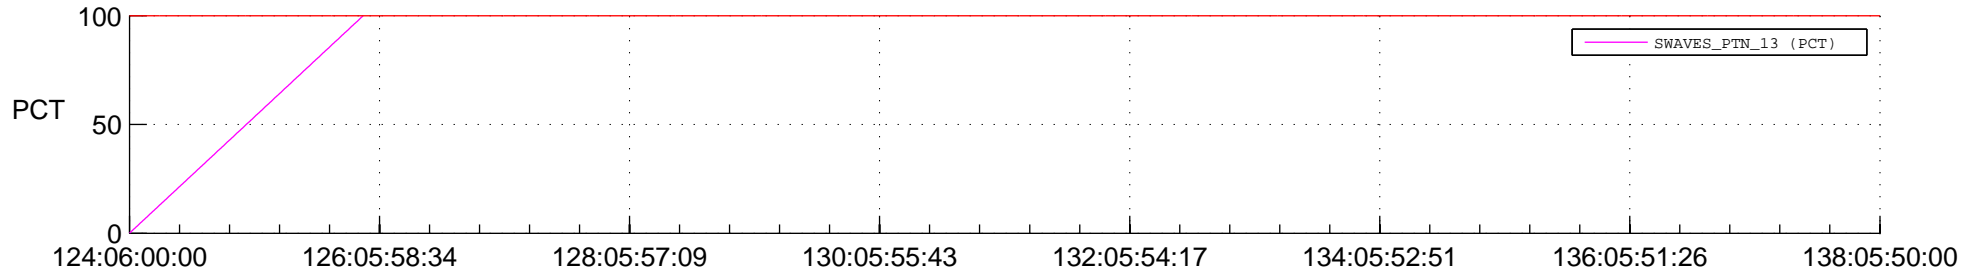

STEREO BEHIND SSR PCT Full Prediction

SWAVES_Percent_Full_Prediction

IMPACT_Percent_Full_Prediction

PLASTIC_Percent_Full_Prediction

Spacecraft_DownLink_Rate

Ground Time (2015:124:06:00:00.000 -2015:138:05:50:00.000)