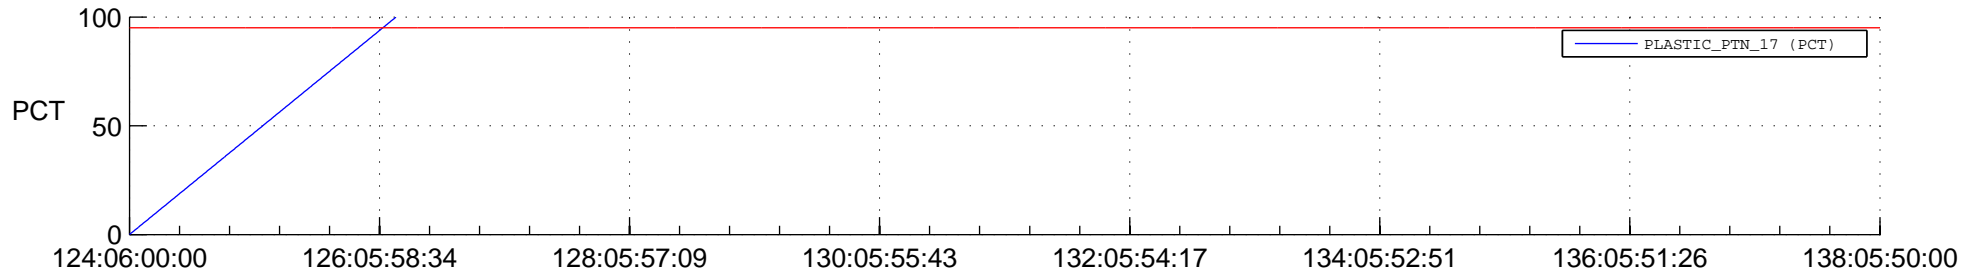

STEREO BEHIND SSR PCT Full Prediction

SWAVES_Percent_Full_Prediction

IMPACT_Percent_Full_Prediction

PLASTIC_Percent_Full_Prediction

Spacecraft_DownLink_Rate

Ground Time (2015:124:06:00:00.000 -2015:138:05:50:00.000)