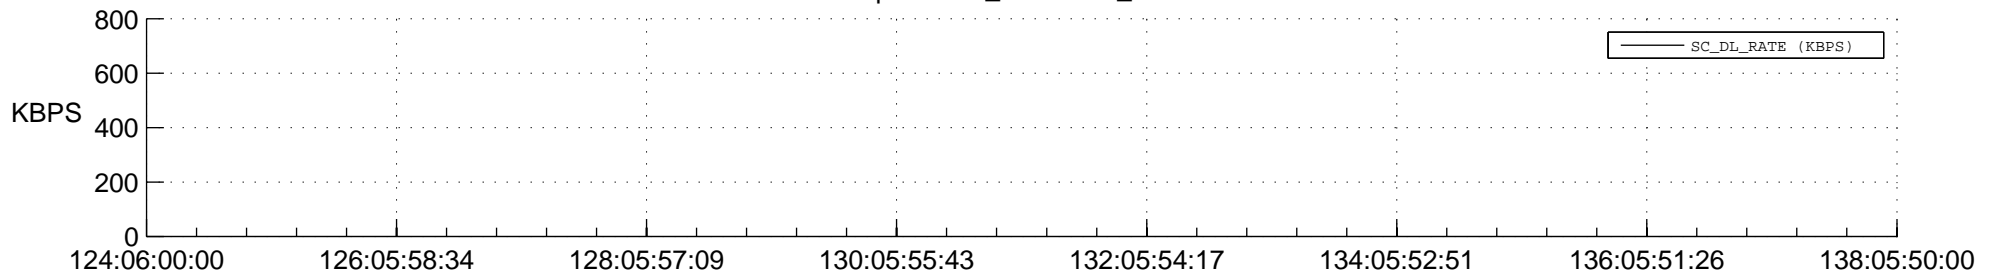

STEREO BEHIND SSR PCT Full Prediction

SWAVES_Percent_Full_Prediction

IMPACT_Percent_Full_Prediction

PLASTIC_Percent_Full_Prediction

Spacecraft_DownLink_Rate

Ground Time (2015:124:06:00:00.000 -2015:138:05:50:00.000)