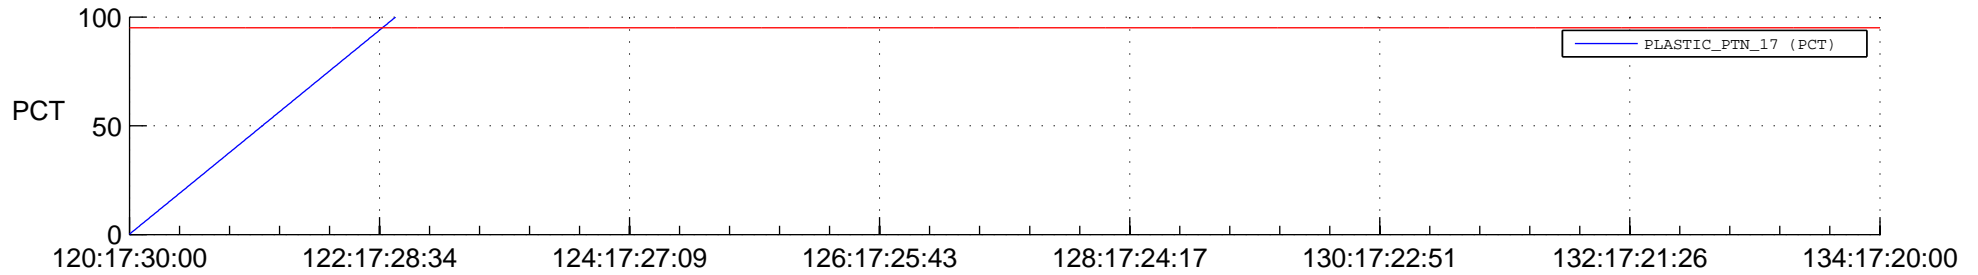

STEREO BEHIND SSR PCT Full Prediction

SWAVES_Percent_Full_Prediction

IMPACT_Percent_Full_Prediction

PLASTIC_Percent_Full_Prediction

Spacecraft_DownLink_Rate

Ground Time (2015:120:17:30:00.000 -2015:134:17:20:00.000)