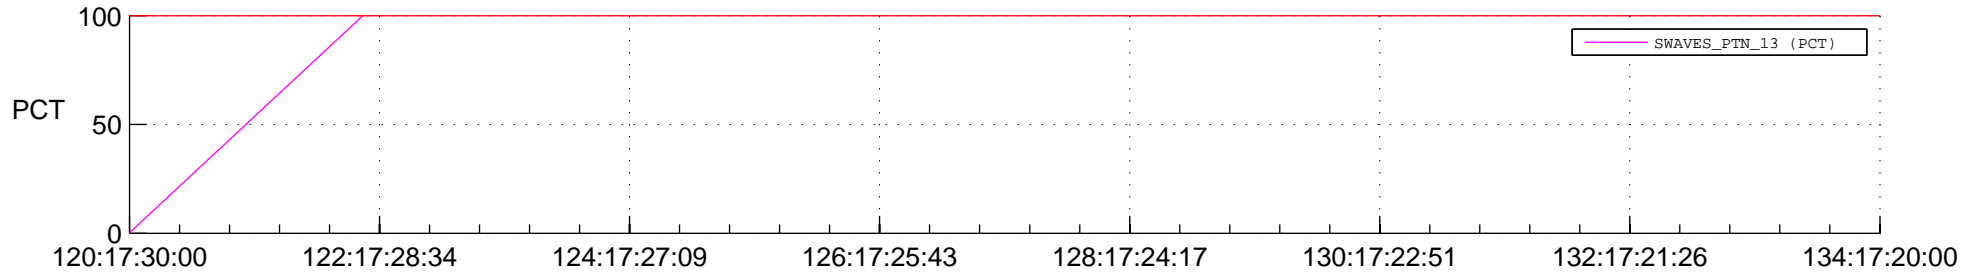

STEREO BEHIND SSR PCT Full Prediction

SWAVES_Percent_Full_Prediction

IMPACT_Percent_Full_Prediction

PLASTIC_Percent_Full_Prediction

Spacecraft_DownLink_Rate

Ground Time (2015:120:17:30:00.000 -2015:134:17:20:00.000)