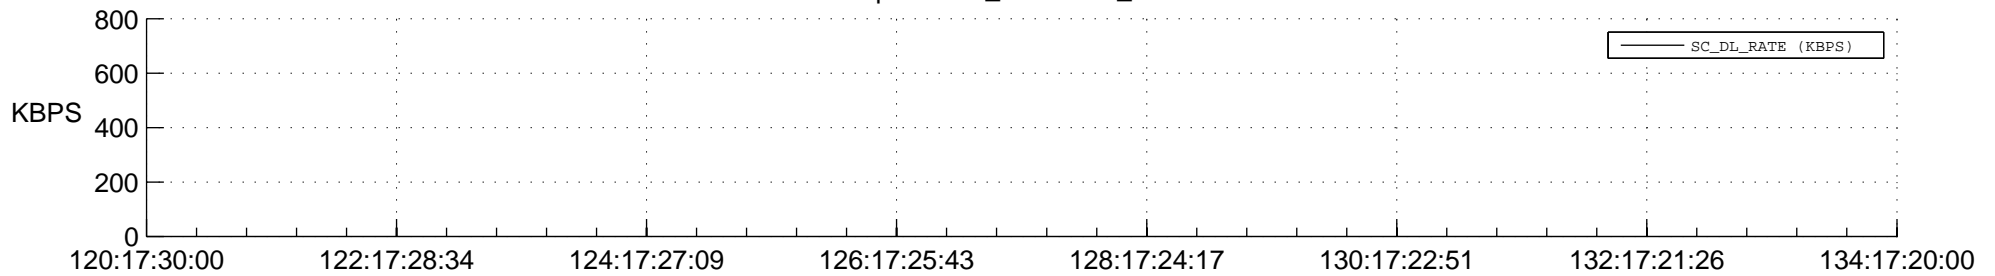

STEREO BEHIND SSR PCT Full Prediction

SWAVES_Percent_Full_Prediction

IMPACT_Percent_Full_Prediction

PLASTIC_Percent_Full_Prediction

Spacecraft_DownLink_Rate

Ground Time (2015:120:17:30:00.000 -2015:134:17:20:00.000)