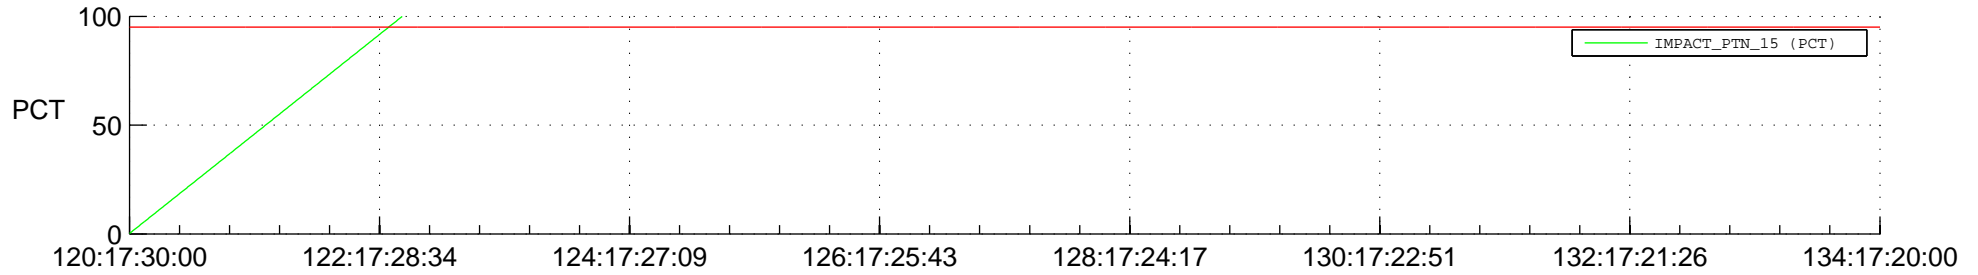

STEREO BEHIND SSR PCT Full Prediction

SWAVES_Percent_Full_Prediction

IMPACT_Percent_Full_Prediction

PLASTIC_Percent_Full_Prediction

Spacecraft_DownLink_Rate

Ground Time (2015:120:17:30:00.000 -2015:134:17:20:00.000)