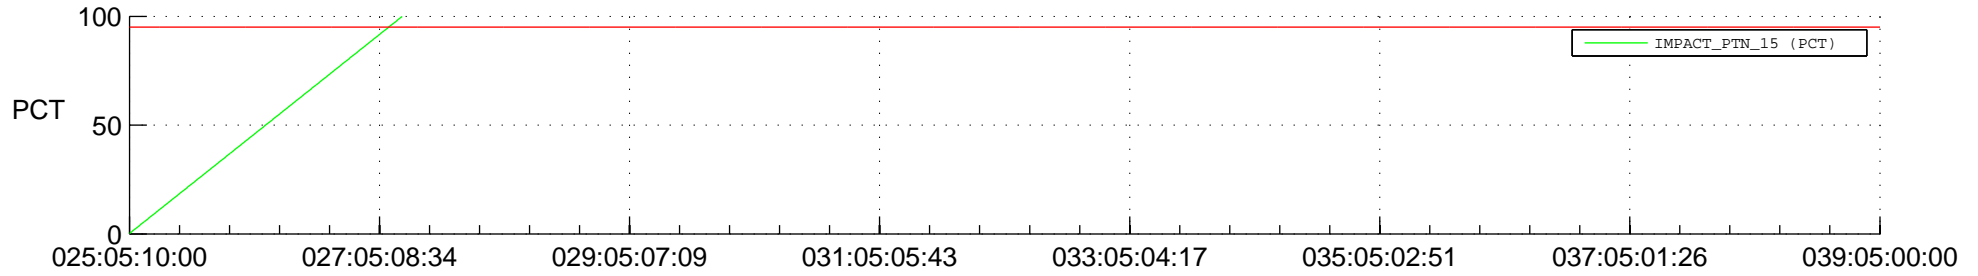

STEREO BEHIND SSR PCT Full Prediction

SWAVES_Percent_Full_Prediction

IMPACT_Percent_Full_Prediction

PLASTIC_Percent_Full_Prediction

Spacecraft_DownLink_Rate

Ground Time (2015:025:05:10:00.000 -2015:039:05:00:00.000)