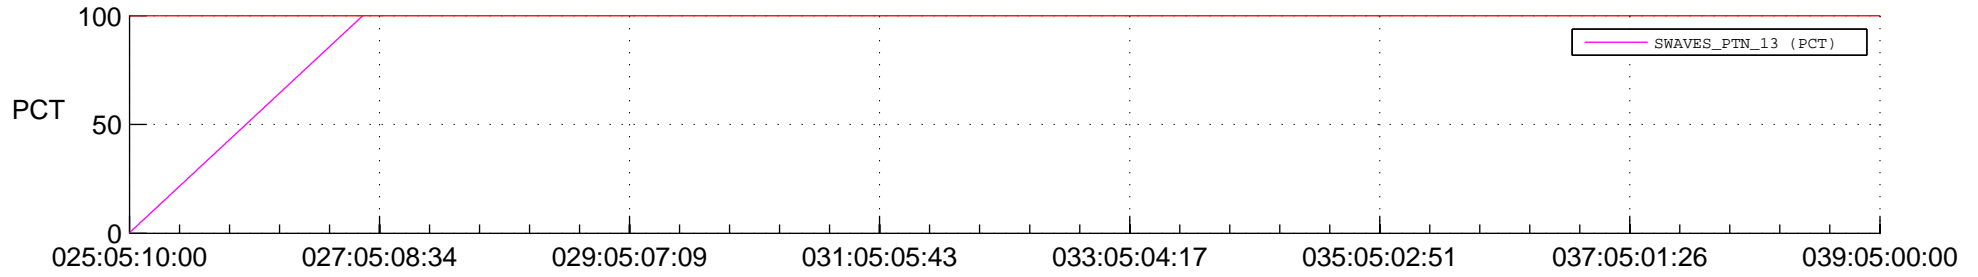

STEREO BEHIND SSR PCT Full Prediction

SWAVES_Percent_Full_Prediction

IMPACT_Percent_Full_Prediction

PLASTIC_Percent_Full_Prediction

Spacecraft_DownLink_Rate

Ground Time (2015:025:05:10:00.000 -2015:039:05:00:00.000)