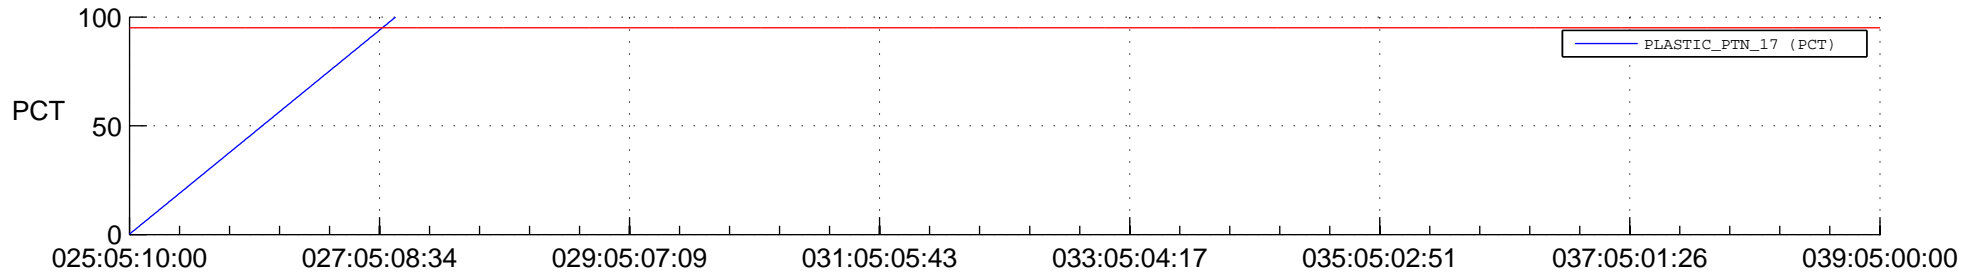

STEREO BEHIND SSR PCT Full Prediction

SWAVES_Percent_Full_Prediction

IMPACT_Percent_Full_Prediction

PLASTIC_Percent_Full_Prediction

Spacecraft_DownLink_Rate

Ground Time (2015:025:05:10:00.000 -2015:039:05:00:00.000)