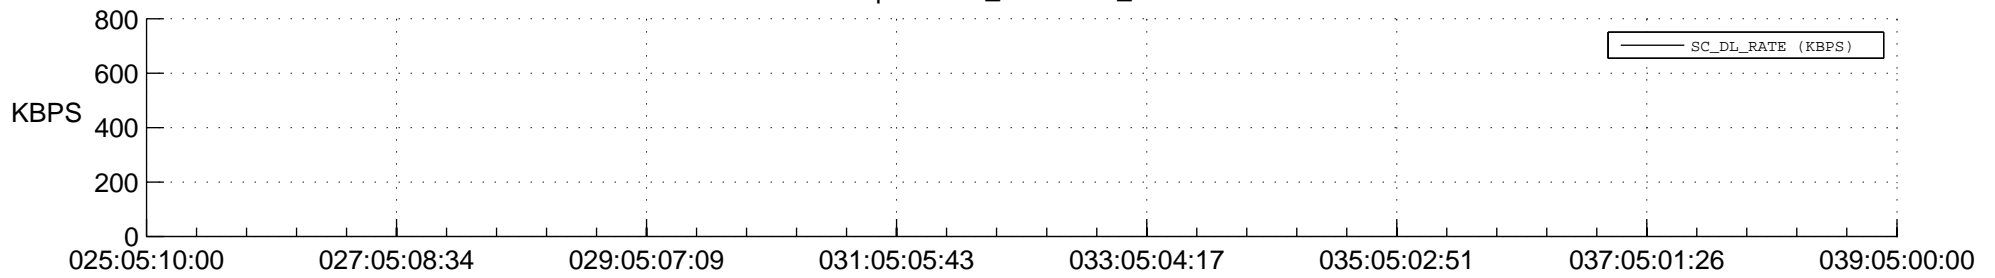

STEREO BEHIND SSR PCT Full Prediction

SWAVES_Percent_Full_Prediction

IMPACT_Percent_Full_Prediction

PLASTIC_Percent_Full_Prediction

Spacecraft_DownLink_Rate

Ground Time (2015:025:05:10:00.000 -2015:039:05:00:00.000)