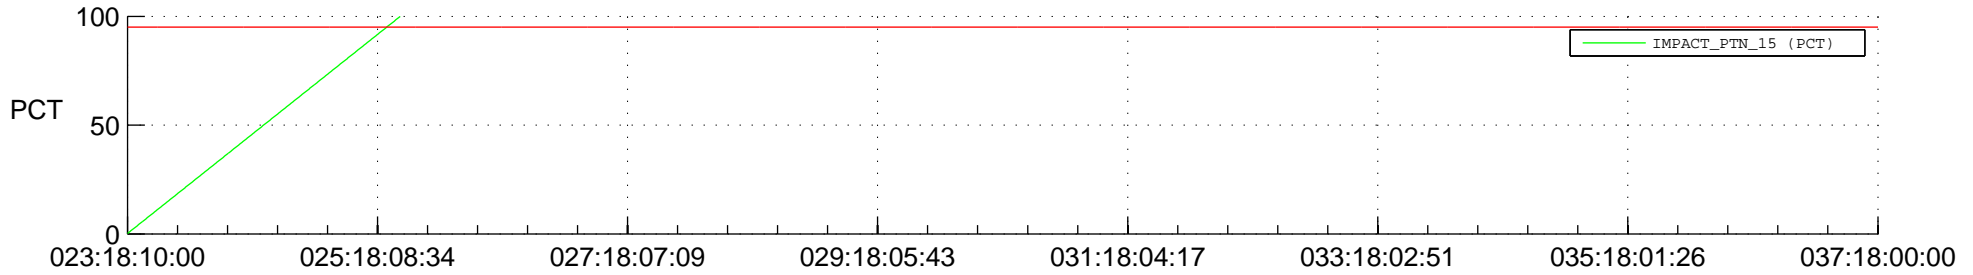

STEREO BEHIND SSR PCT Full Prediction

SWAVES_Percent_Full_Prediction

IMPACT_Percent_Full_Prediction

PLASTIC_Percent_Full_Prediction

Spacecraft_DownLink_Rate