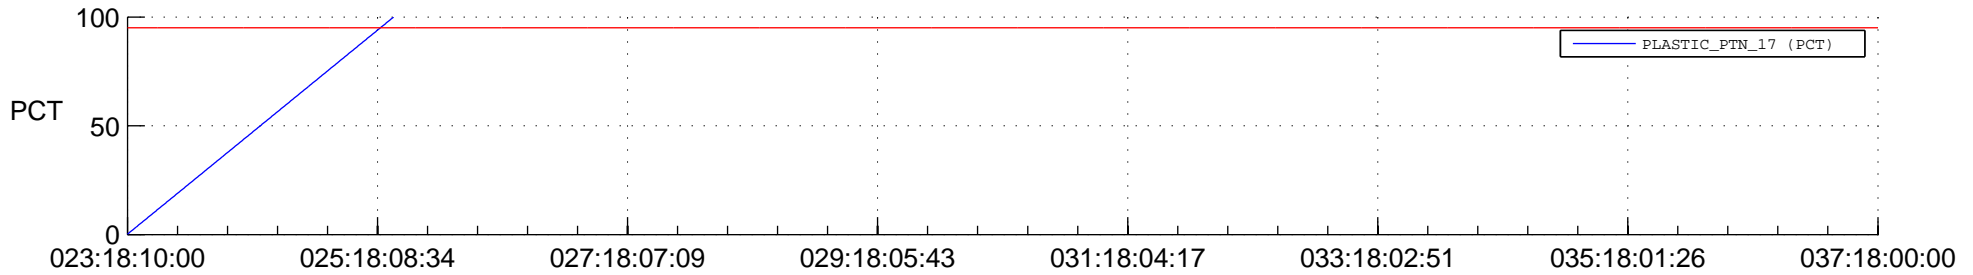

STEREO BEHIND SSR PCT Full Prediction

SWAVES_Percent_Full_Prediction

IMPACT_Percent_Full_Prediction

PLASTIC_Percent_Full_Prediction

Spacecraft_DownLink_Rate