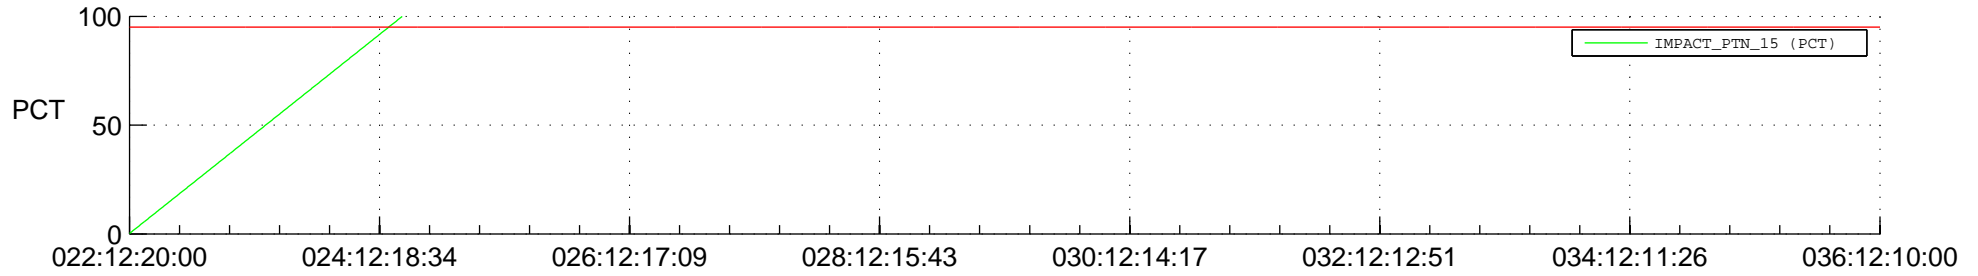

STEREO BEHIND SSR PCT Full Prediction

SWAVES_Percent_Full_Prediction

IMPACT_Percent_Full_Prediction

PLASTIC_Percent_Full_Prediction

Spacecraft_DownLink_Rate