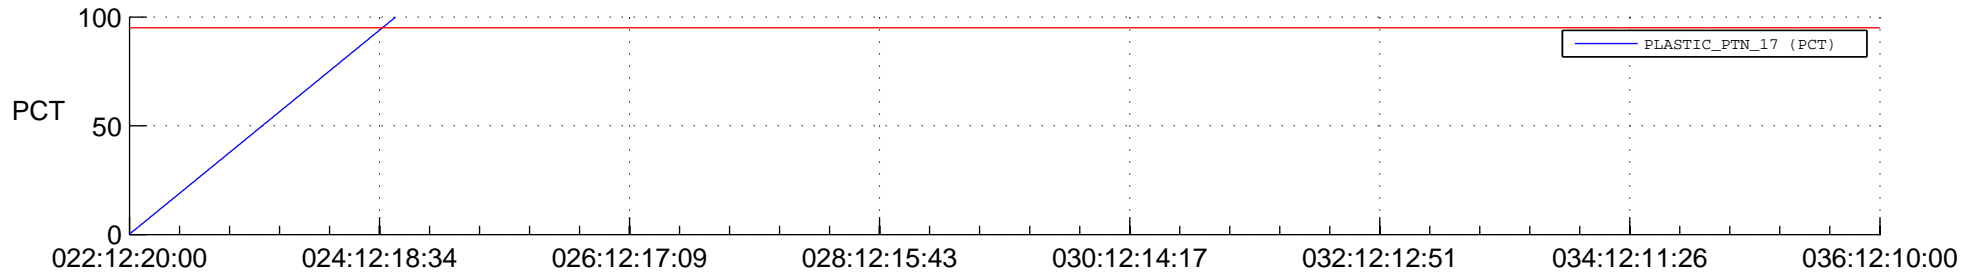

STEREO BEHIND SSR PCT Full Prediction

SWAVES_Percent_Full_Prediction

IMPACT_Percent_Full_Prediction

PLASTIC_Percent_Full_Prediction

Spacecraft_DownLink_Rate