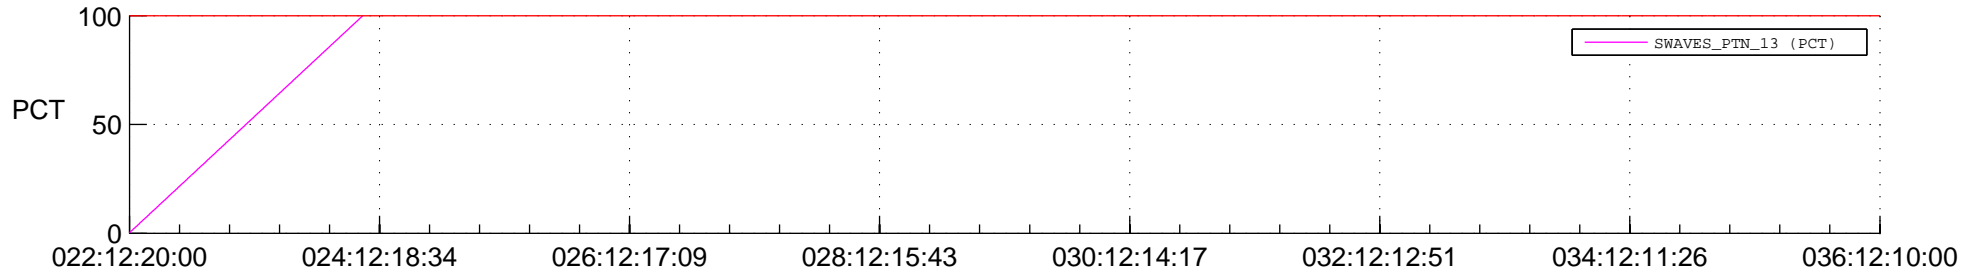

STEREO BEHIND SSR PCT Full Prediction

SWAVES_Percent_Full_Prediction

IMPACT_Percent_Full_Prediction

PLASTIC_Percent_Full_Prediction

Spacecraft_DownLink_Rate