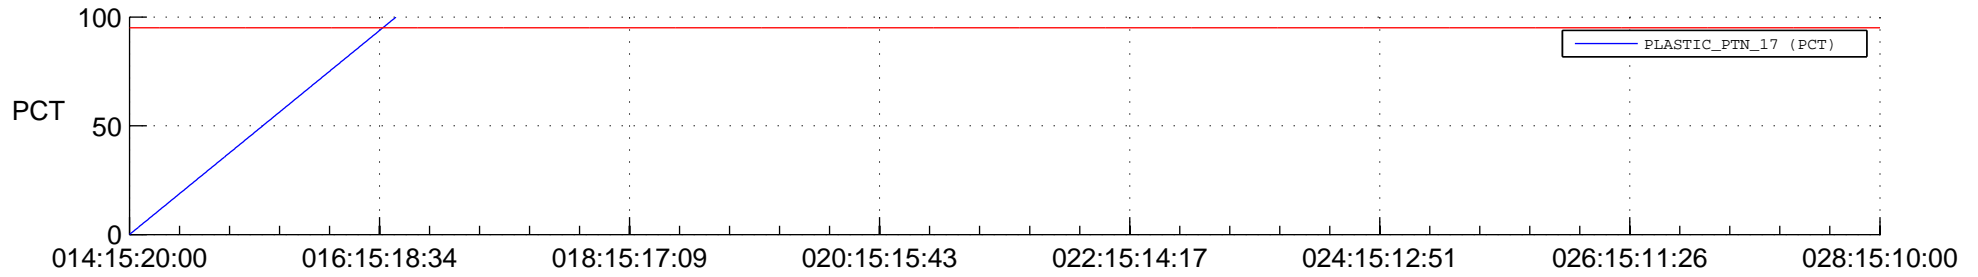

STEREO BEHIND SSR PCT Full Prediction

SWAVES_Percent_Full_Prediction

IMPACT_Percent_Full_Prediction

PLASTIC_Percent_Full_Prediction

Spacecraft_DownLink_Rate

Ground Time (2015:014:15:20:00.000 -2015:028:15:10:00.000)