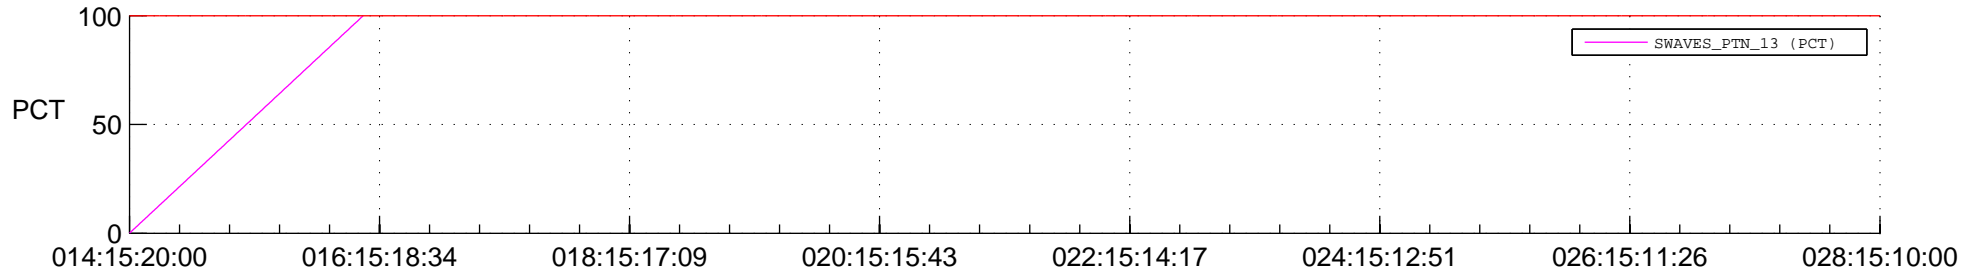

STEREO BEHIND SSR PCT Full Prediction

SWAVES_Percent_Full_Prediction

IMPACT_Percent_Full_Prediction

PLASTIC_Percent_Full_Prediction

Spacecraft_DownLink_Rate

Ground Time (2015:014:15:20:00.000 -2015:028:15:10:00.000)