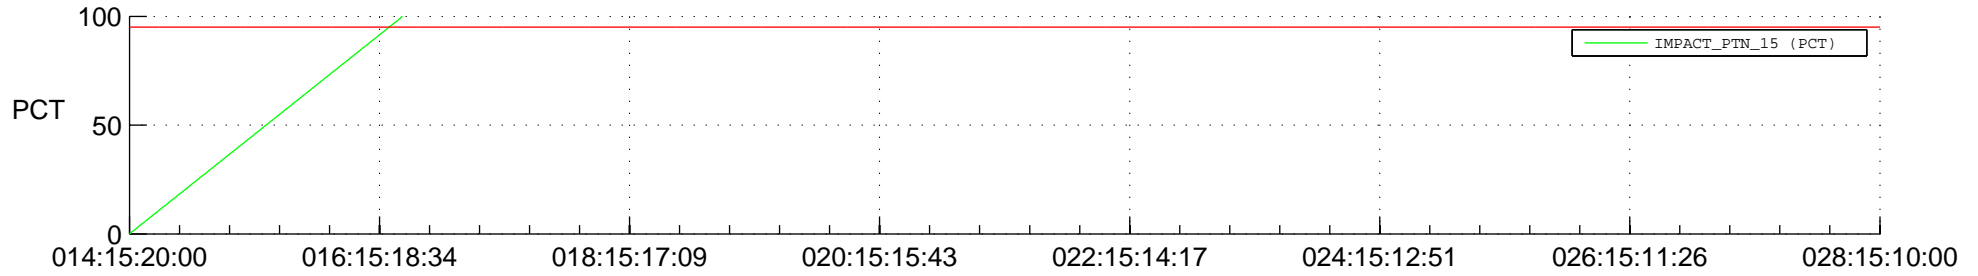

STEREO BEHIND SSR PCT Full Prediction

SWAVES_Percent_Full_Prediction

IMPACT_Percent_Full_Prediction

PLASTIC_Percent_Full_Prediction

Spacecraft_DownLink_Rate

Ground Time (2015:014:15:20:00.000 -2015:028:15:10:00.000)