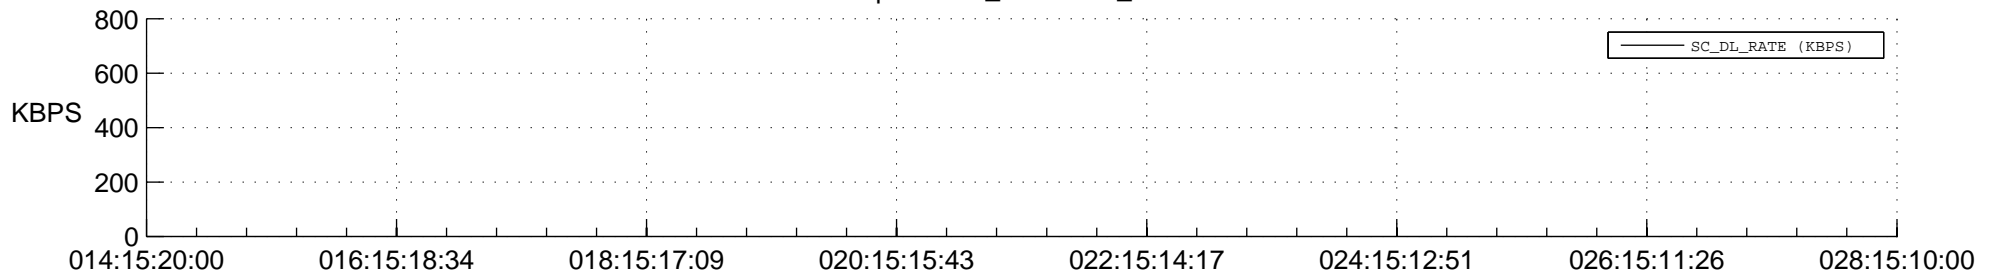

STEREO BEHIND SSR PCT Full Prediction

SWAVES_Percent_Full_Prediction

IMPACT_Percent_Full_Prediction

PLASTIC_Percent_Full_Prediction

Spacecraft_DownLink_Rate

Ground Time (2015:014:15:20:00.000 -2015:028:15:10:00.000)