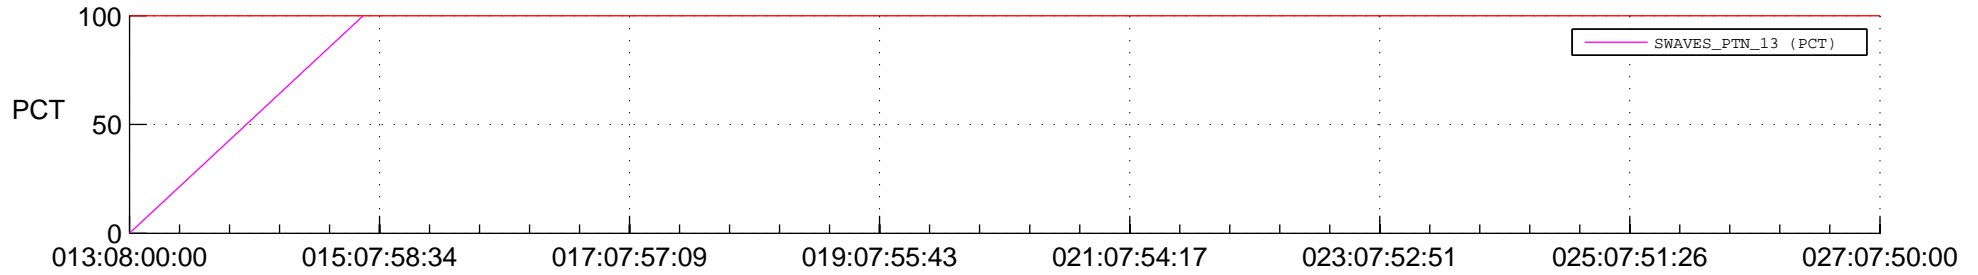

STEREO BEHIND SSR PCT Full Prediction

SWAVES_Percent_Full_Prediction