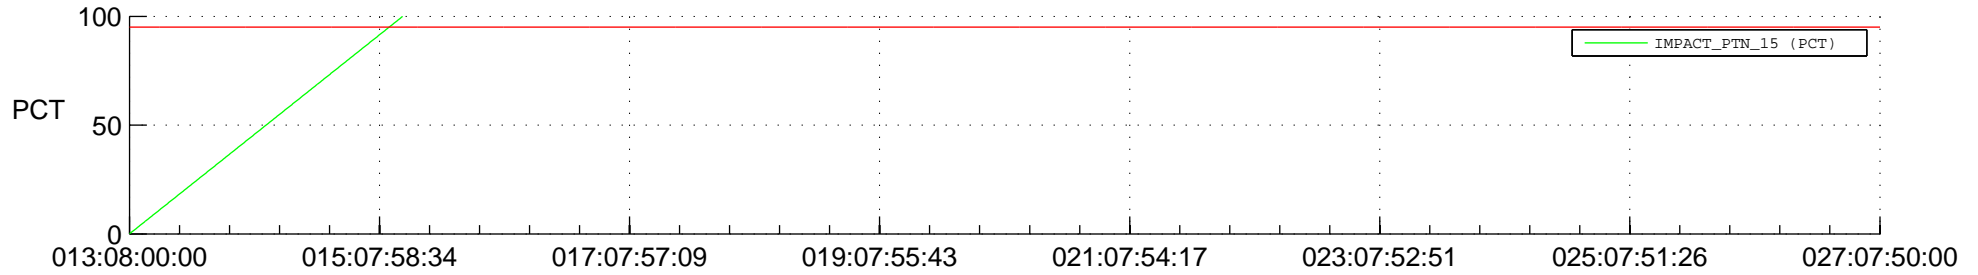

IMPACT_Percent_Full_Prediction