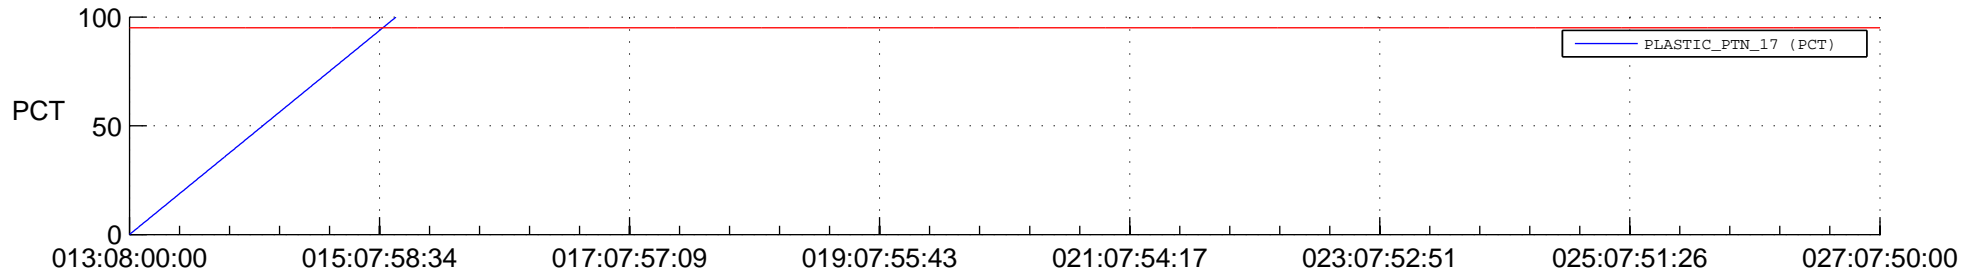

## Spacecraft\_DownLink\_Rate

Ground Time (2015:013:08:00:00.000 -2015:027:07:50:00.000)