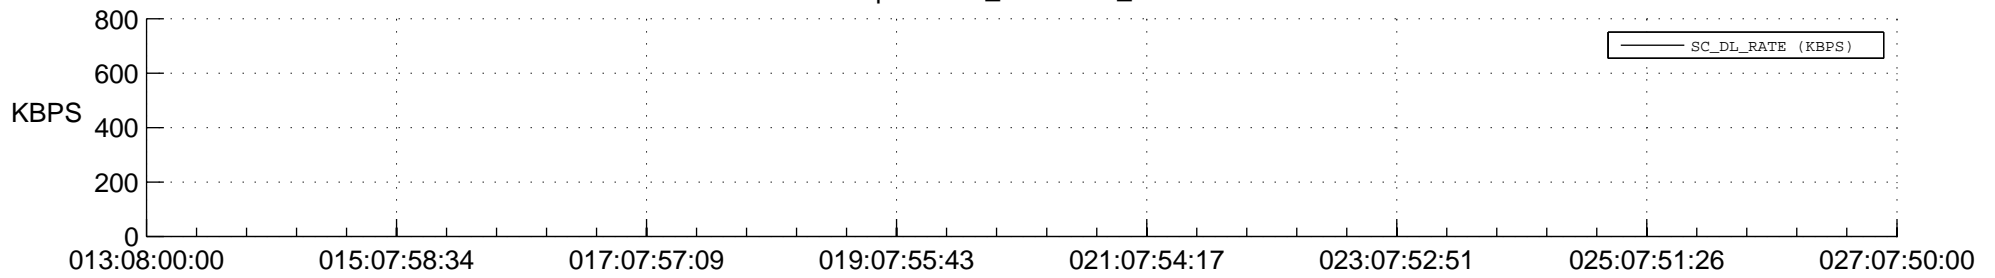

## Spacecraft\_DownLink\_Rate

Ground Time (2015:013:08:00:00.000 -2015:027:07:50:00.000)