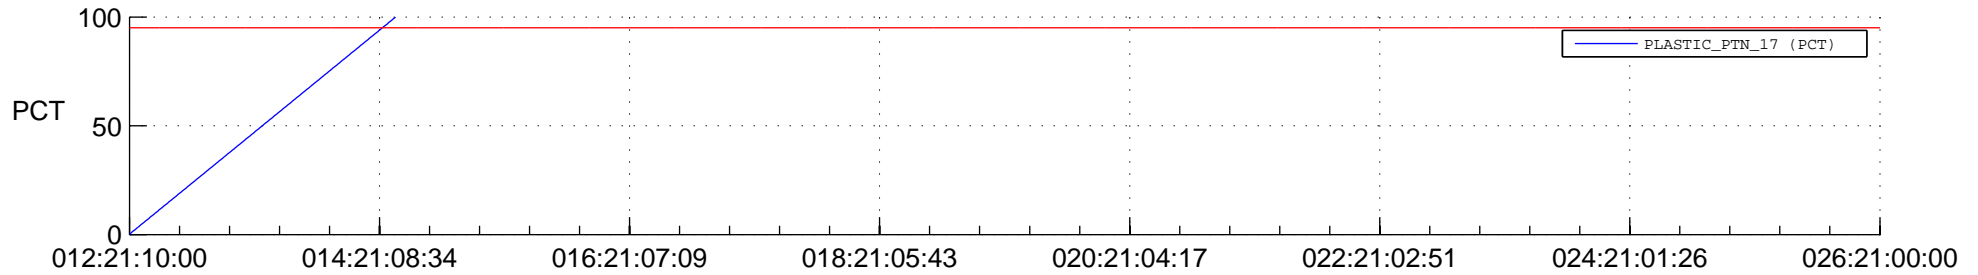

## Spacecraft\_DownLink\_Rate

Ground Time (2015:012:21:10:00.000 -2015:026:21:00:00.000)