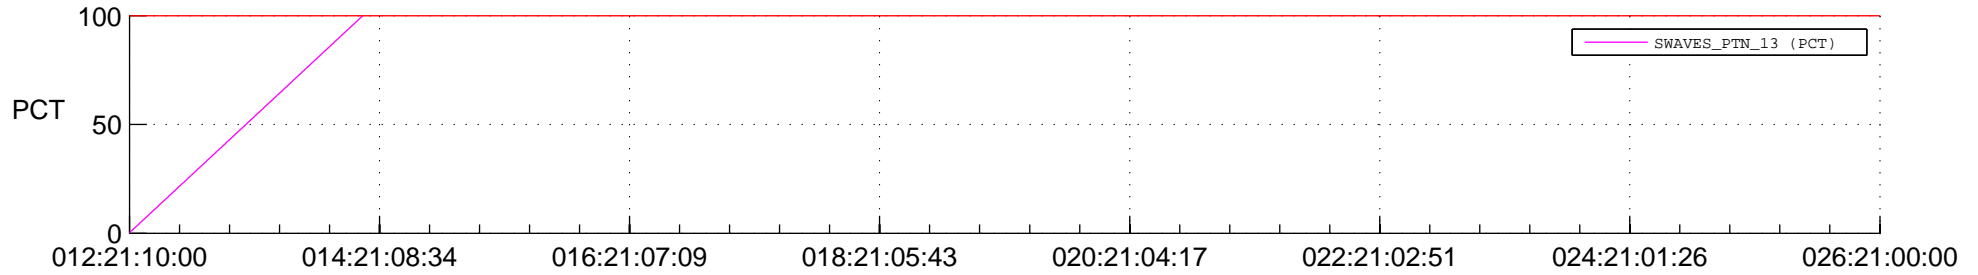

STEREO BEHIND SSR PCT Full Prediction

SWAVES_Percent_Full_Prediction