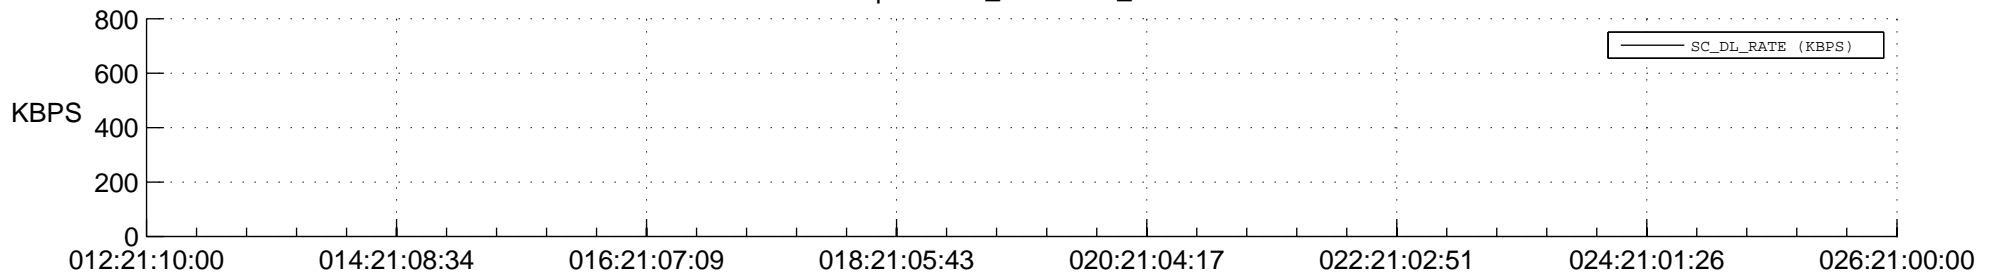

## Spacecraft\_DownLink\_Rate

Ground Time (2015:012:21:10:00.000 -2015:026:21:00:00.000)