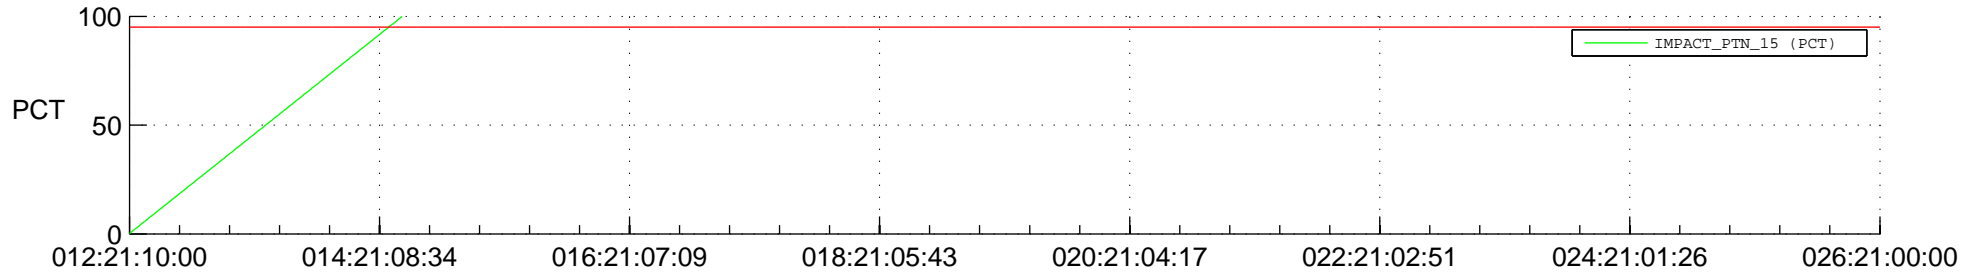

IMPACT_Percent_Full_Prediction