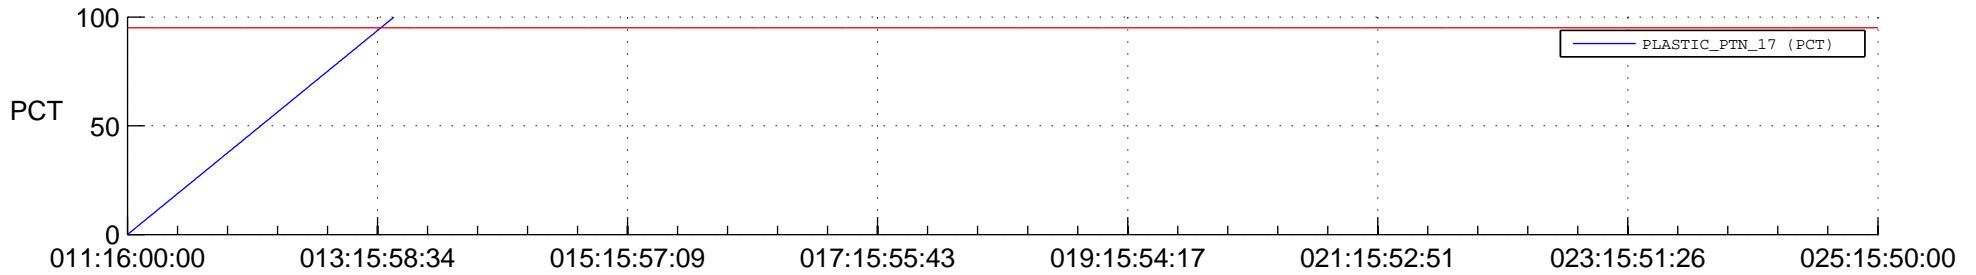

## Spacecraft\_DownLink\_Rate

Ground Time (2015:011:16:00:00.000 -2015:025:15:50:00.000)