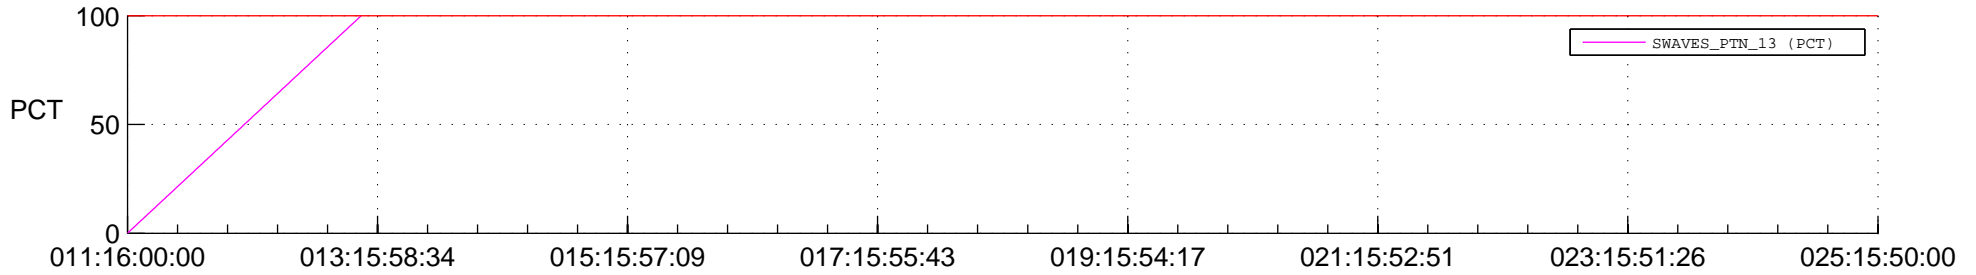

STEREO BEHIND SSR PCT Full Prediction

SWAVES_Percent_Full_Prediction