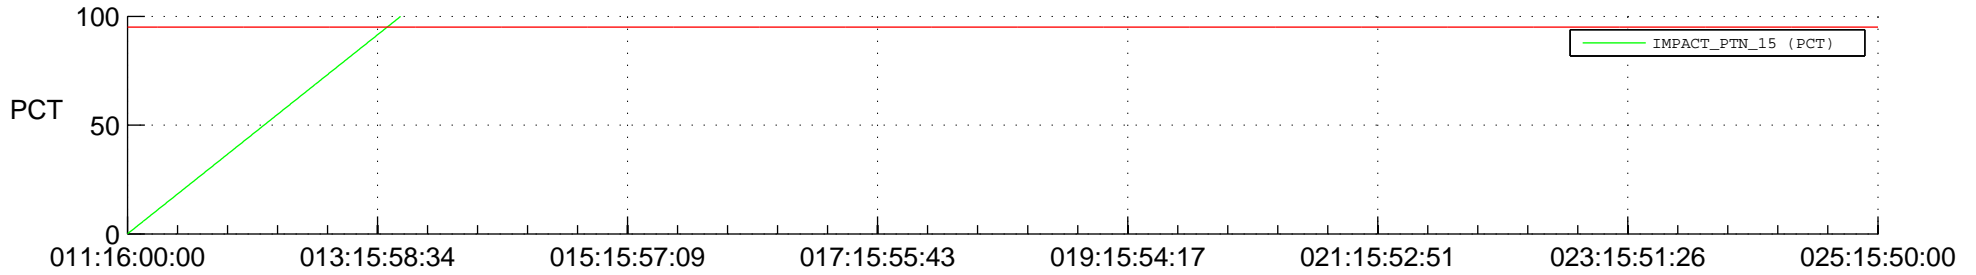

IMPACT_Percent_Full_Prediction