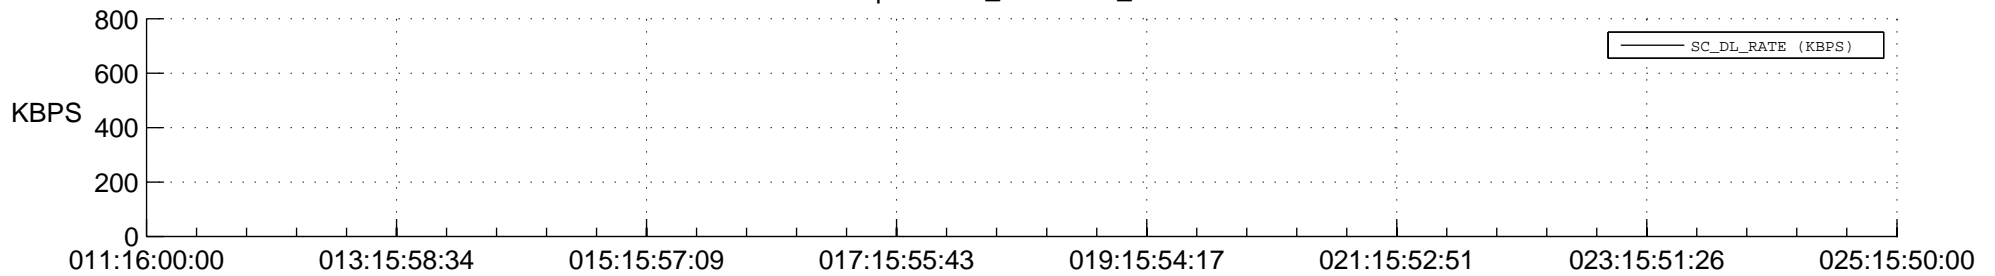

## Spacecraft\_DownLink\_Rate

Ground Time (2015:011:16:00:00.000 -2015:025:15:50:00.000)