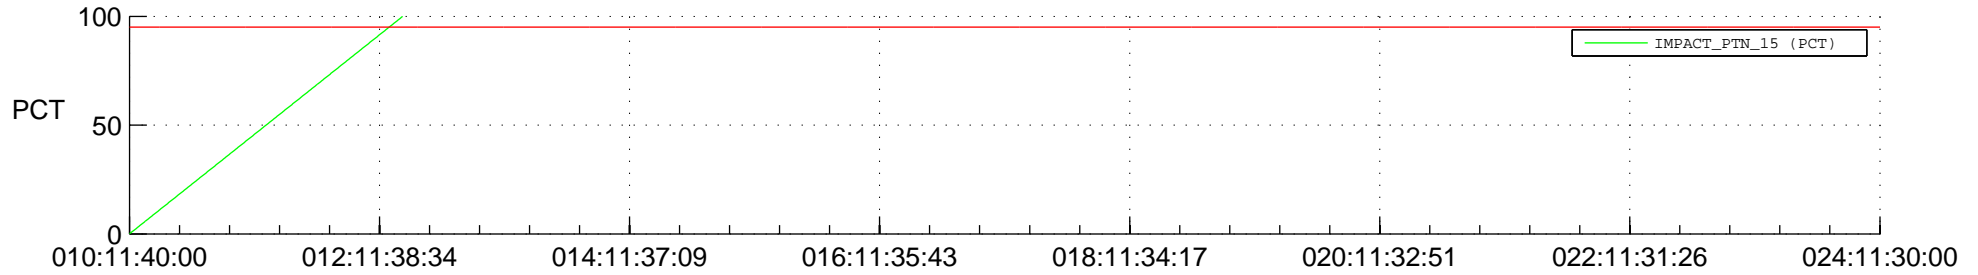

STEREO BEHIND SSR PCT Full Prediction

SWAVES_Percent_Full_Prediction

IMPACT_Percent_Full_Prediction

PLASTIC_Percent_Full_Prediction

Spacecraft_DownLink_Rate

Ground Time (2015:010:11:40:00.000 -2015:024:11:30:00.000)