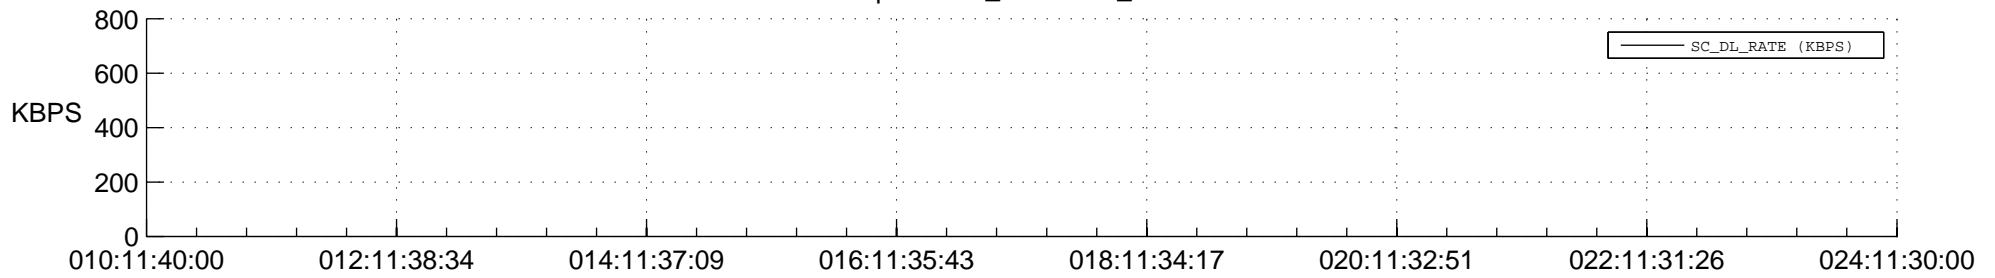

STEREO BEHIND SSR PCT Full Prediction

SWAVES_Percent_Full_Prediction

IMPACT_Percent_Full_Prediction

PLASTIC_Percent_Full_Prediction

Spacecraft_DownLink_Rate

Ground Time (2015:010:11:40:00.000 -2015:024:11:30:00.000)