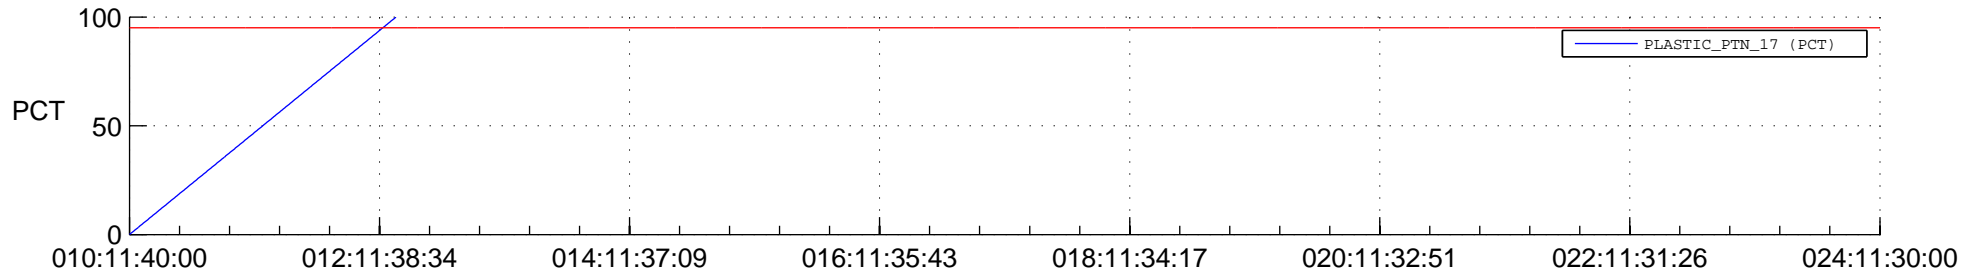

STEREO BEHIND SSR PCT Full Prediction

SWAVES_Percent_Full_Prediction

IMPACT_Percent_Full_Prediction

PLASTIC_Percent_Full_Prediction

Spacecraft_DownLink_Rate

Ground Time (2015:010:11:40:00.000 -2015:024:11:30:00.000)