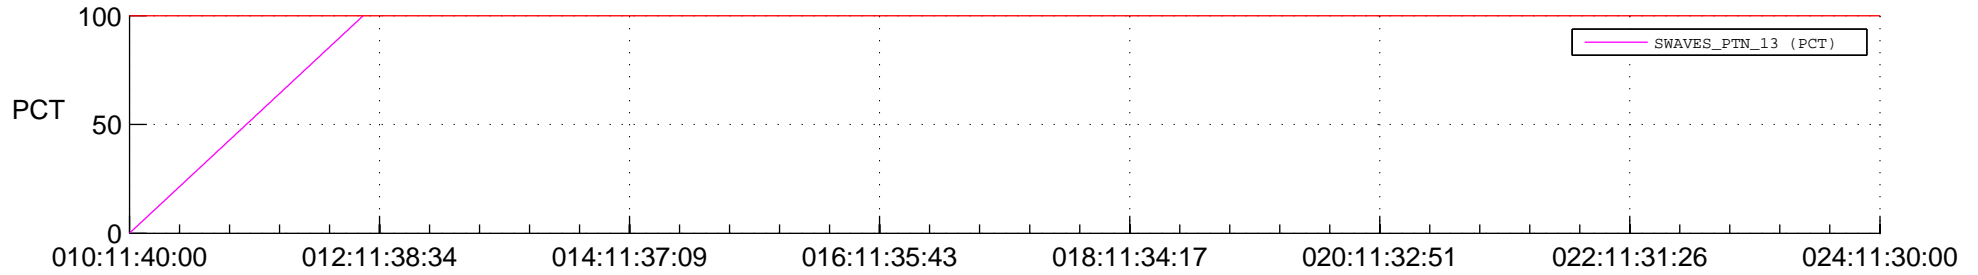

STEREO BEHIND SSR PCT Full Prediction

SWAVES_Percent_Full_Prediction

IMPACT_Percent_Full_Prediction

PLASTIC_Percent_Full_Prediction

Spacecraft_DownLink_Rate

Ground Time (2015:010:11:40:00.000 -2015:024:11:30:00.000)