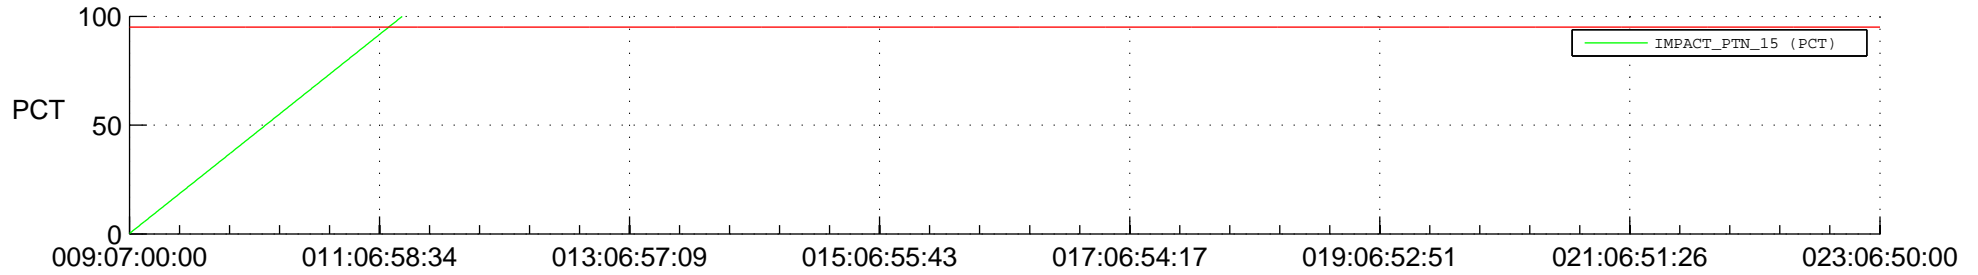

IMPACT_Percent_Full_Prediction