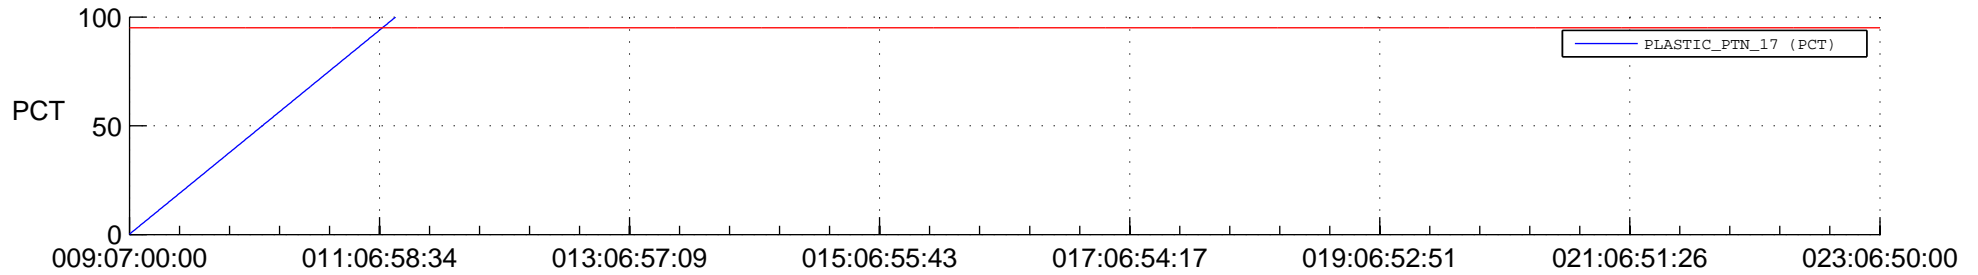

## Spacecraft\_DownLink\_Rate

Ground Time (2015:09:07:00:00.000 -2015:023:06:50:00.000)