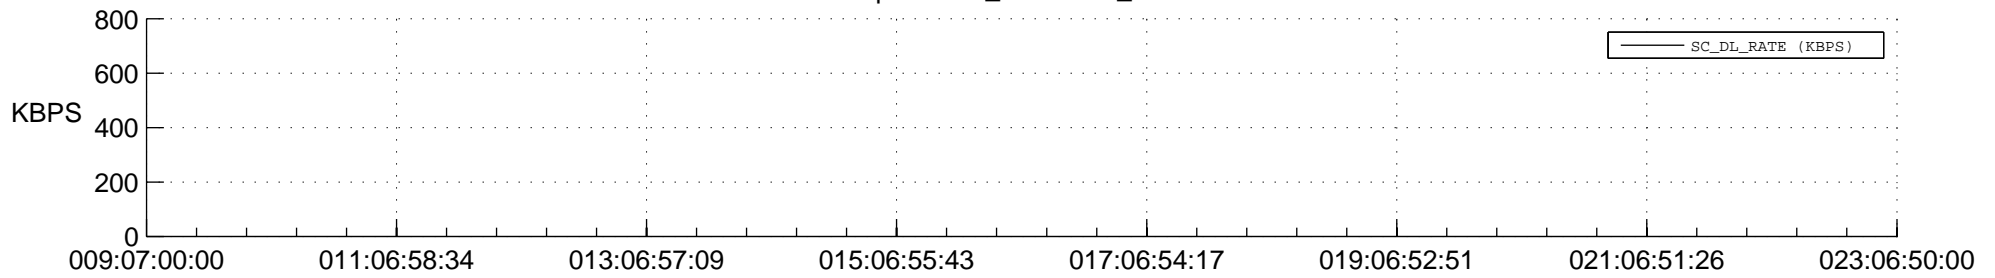

## Spacecraft\_DownLink\_Rate

Ground Time (2015:09:07:00:00.000 -2015:023:06:50:00.000)