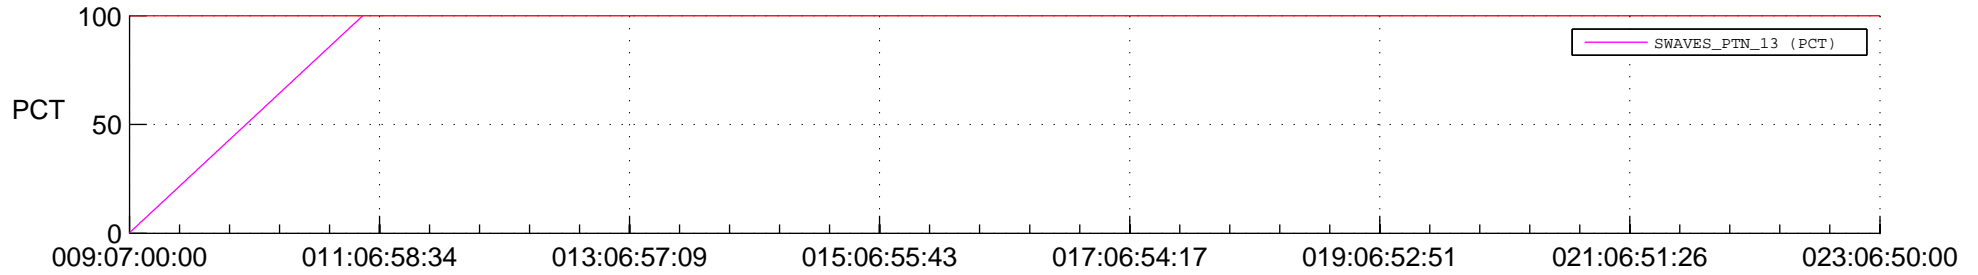

STEREO BEHIND SSR PCT Full Prediction

SWAVES_Percent_Full_Prediction