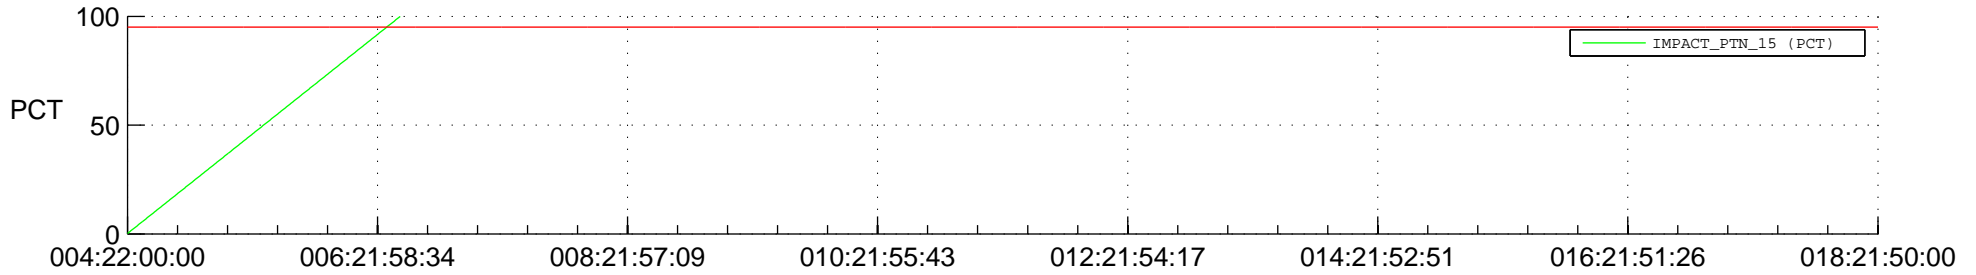

STEREO BEHIND SSR PCT Full Prediction

SWAVES_Percent_Full_Prediction

IMPACT_Percent_Full_Prediction

PLASTIC_Percent_Full_Prediction

Spacecraft_DownLink_Rate