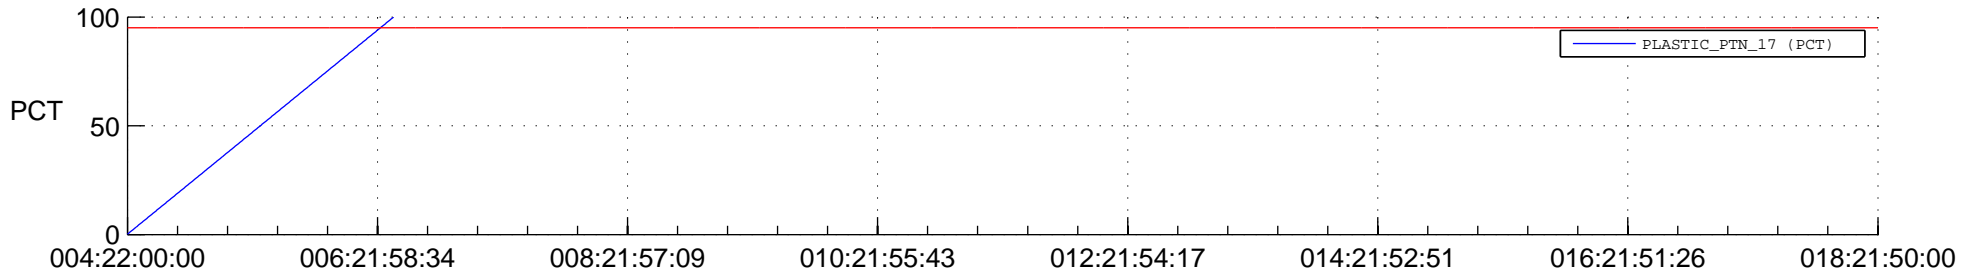

STEREO BEHIND SSR PCT Full Prediction

SWAVES_Percent_Full_Prediction

IMPACT_Percent_Full_Prediction

PLASTIC_Percent_Full_Prediction

Spacecraft_DownLink_Rate