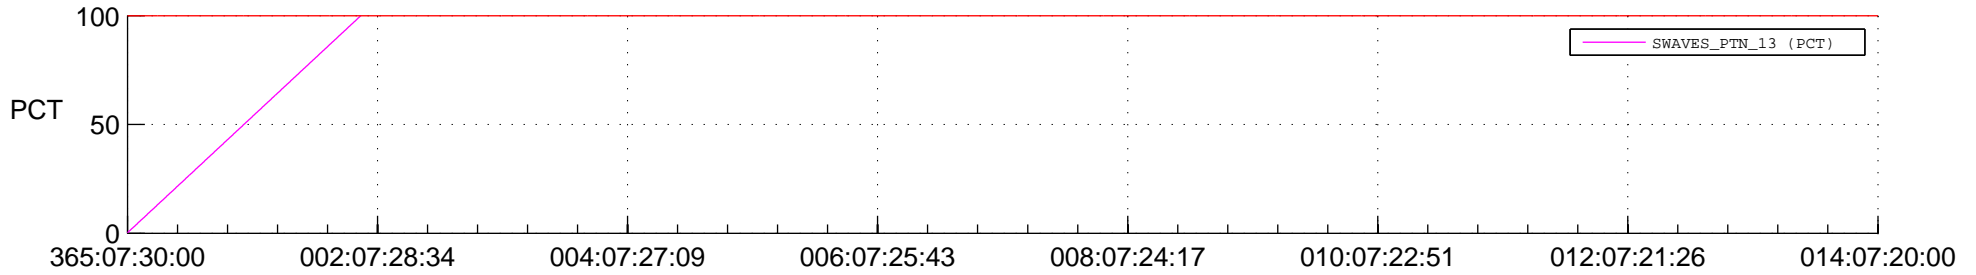

STEREO BEHIND SSR PCT Full Prediction

SWAVES_Percent_Full_Prediction

IMPACT_Percent_Full_Prediction

PLASTIC_Percent_Full_Prediction

Spacecraft_DownLink_Rate

Ground Time (2014:365:07:30:00.000 -2015:014:07:20:00.000)