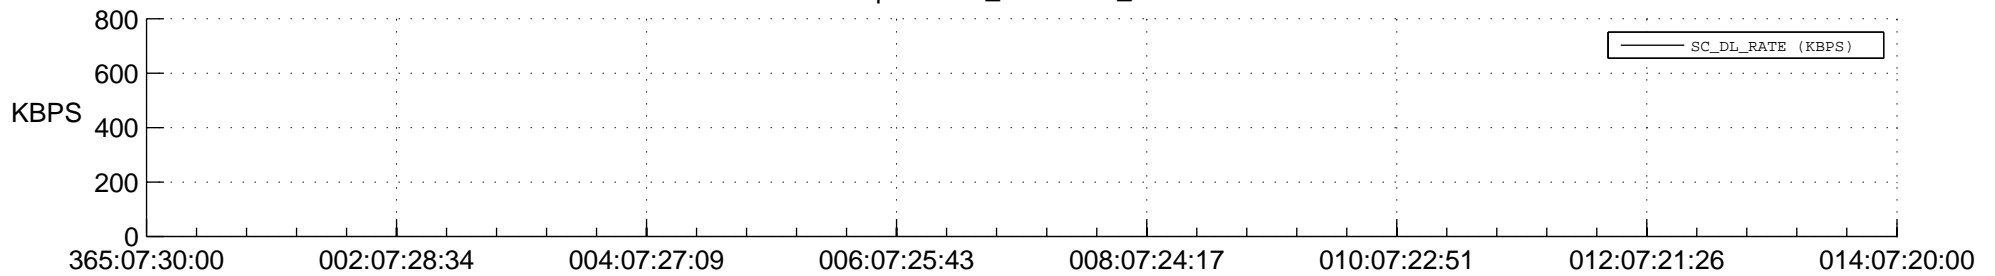

STEREO BEHIND SSR PCT Full Prediction

SWAVES_Percent_Full_Prediction

IMPACT_Percent_Full_Prediction

PLASTIC_Percent_Full_Prediction

Spacecraft_DownLink_Rate

Ground Time (2014:365:07:30:00.000 -2015:014:07:20:00.000)