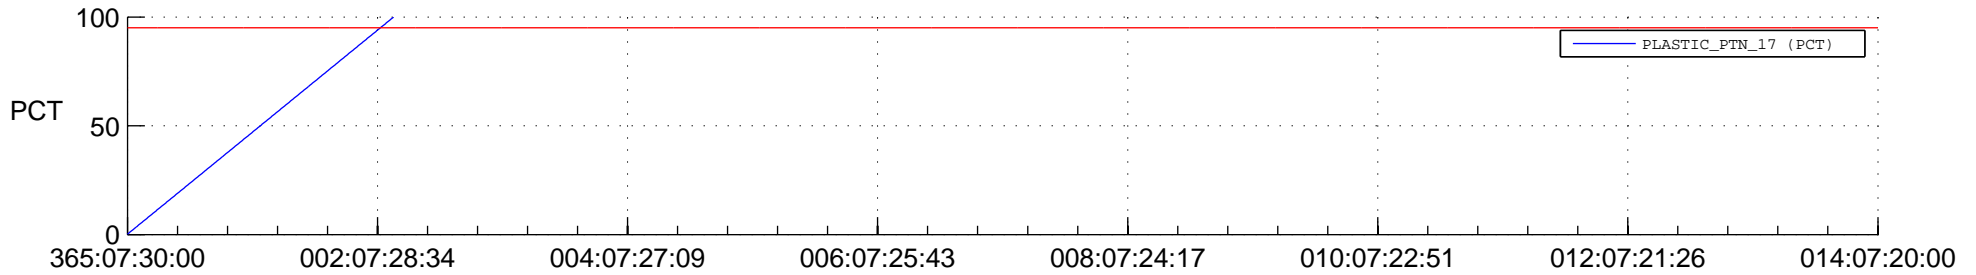

STEREO BEHIND SSR PCT Full Prediction

SWAVES_Percent_Full_Prediction

IMPACT_Percent_Full_Prediction

PLASTIC_Percent_Full_Prediction

Spacecraft_DownLink_Rate

Ground Time (2014:365:07:30:00.000 -2015:014:07:20:00.000)