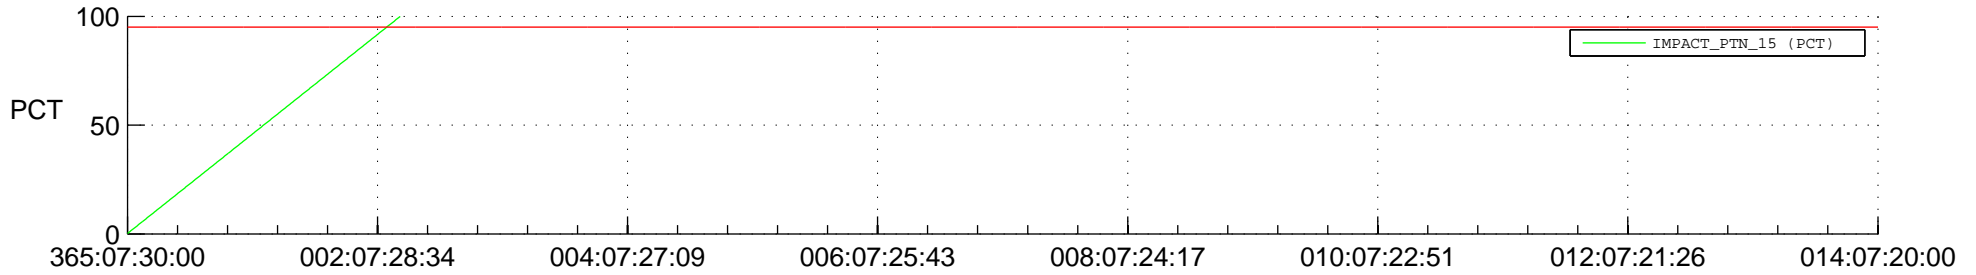

STEREO BEHIND SSR PCT Full Prediction

SWAVES_Percent_Full_Prediction

IMPACT_Percent_Full_Prediction

PLASTIC_Percent_Full_Prediction

Spacecraft_DownLink_Rate

Ground Time (2014:365:07:30:00.000 -2015:014:07:20:00.000)