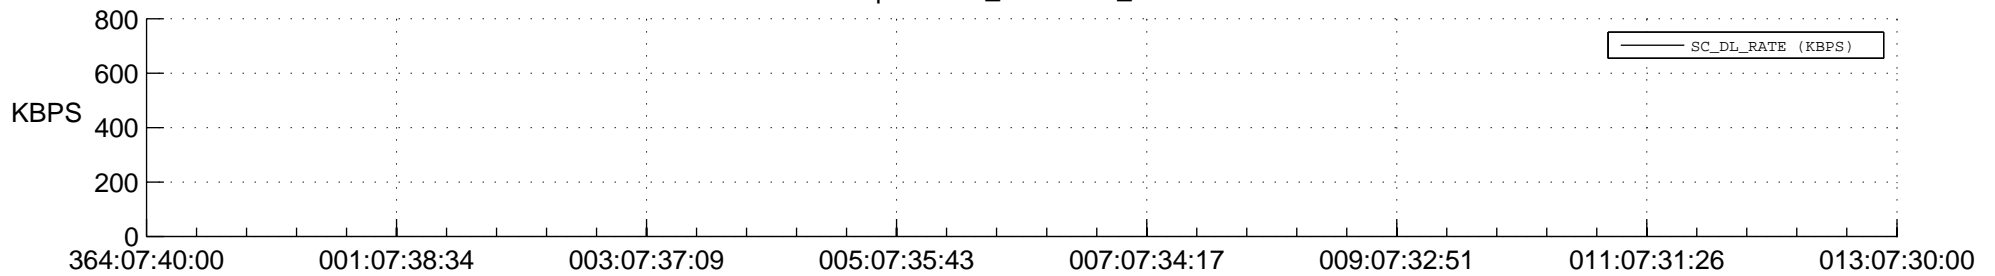

STEREO BEHIND SSR PCT Full Prediction

SWAVES_Percent_Full_Prediction

IMPACT_Percent_Full_Prediction

PLASTIC_Percent_Full_Prediction

Spacecraft_DownLink_Rate

Ground Time (2014:364:07:40:00.000 -2015:013:07:30:00.000)