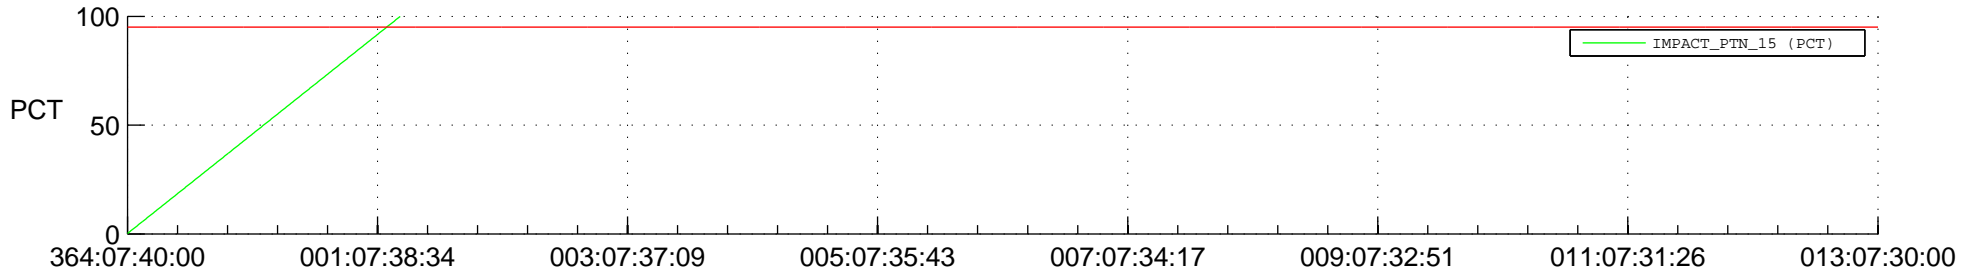

STEREO BEHIND SSR PCT Full Prediction

SWAVES_Percent_Full_Prediction

IMPACT_Percent_Full_Prediction

PLASTIC_Percent_Full_Prediction

Spacecraft_DownLink_Rate

Ground Time (2014:364:07:40:00.000 -2015:013:07:30:00.000)