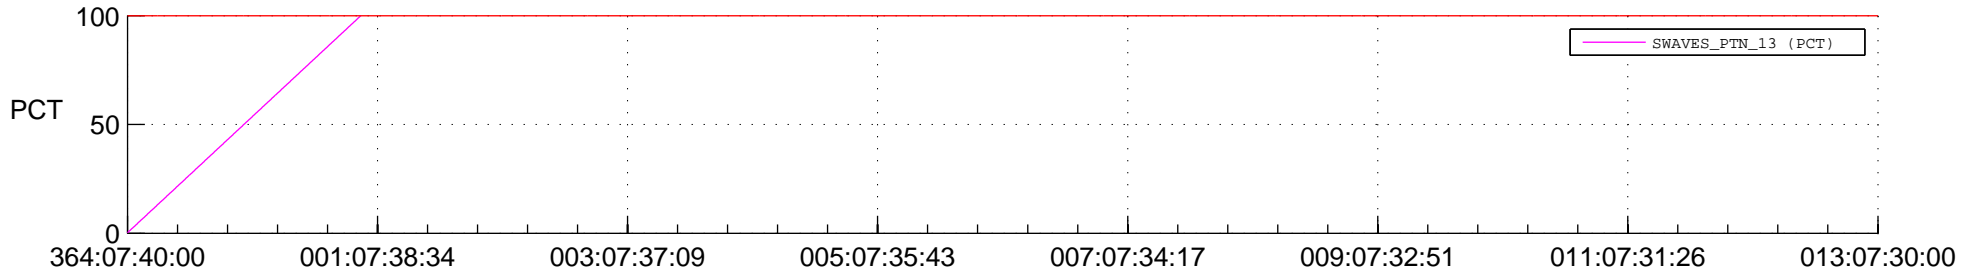

STEREO BEHIND SSR PCT Full Prediction

SWAVES_Percent_Full_Prediction

IMPACT_Percent_Full_Prediction

PLASTIC_Percent_Full_Prediction

Spacecraft_DownLink_Rate

Ground Time (2014:364:07:40:00.000 -2015:013:07:30:00.000)