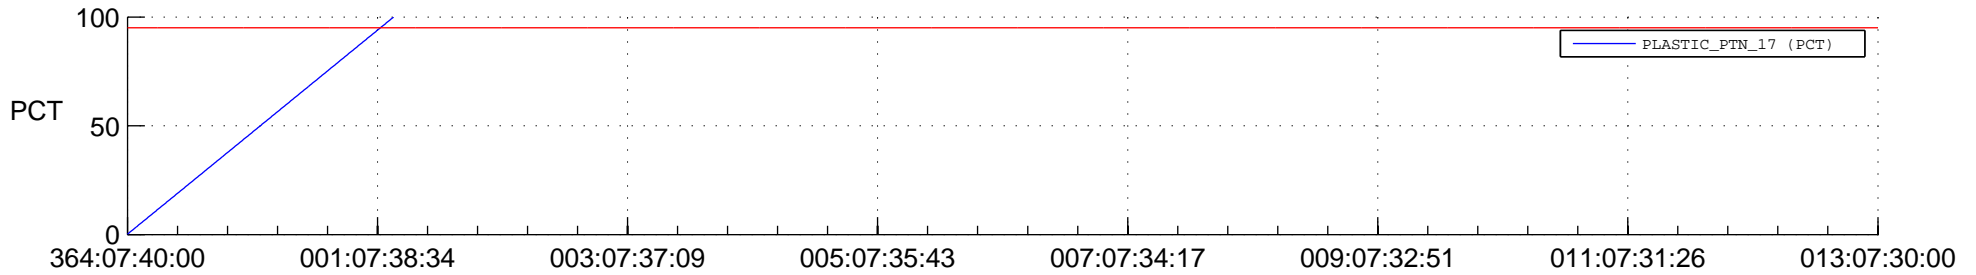

STEREO BEHIND SSR PCT Full Prediction

SWAVES_Percent_Full_Prediction

IMPACT_Percent_Full_Prediction

PLASTIC_Percent_Full_Prediction

Spacecraft_DownLink_Rate

Ground Time (2014:364:07:40:00.000 -2015:013:07:30:00.000)