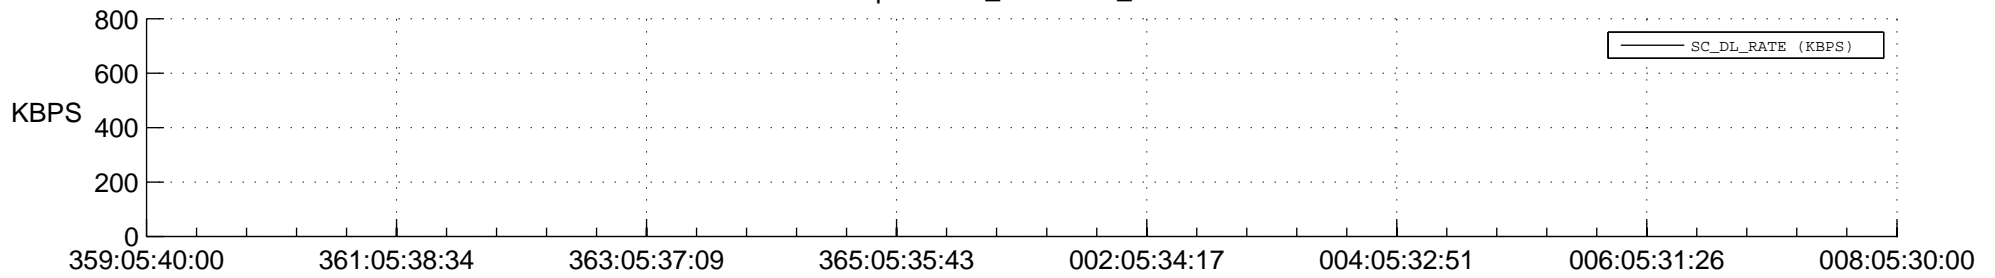

STEREO BEHIND SSR PCT Full Prediction

SWAVES_Percent_Full_Prediction

IMPACT_Percent_Full_Prediction

PLASTIC_Percent_Full_Prediction

Spacecraft_DownLink_Rate

Ground Time (2014:359:05:40:00.000 -2015:008:05:30:00.000)