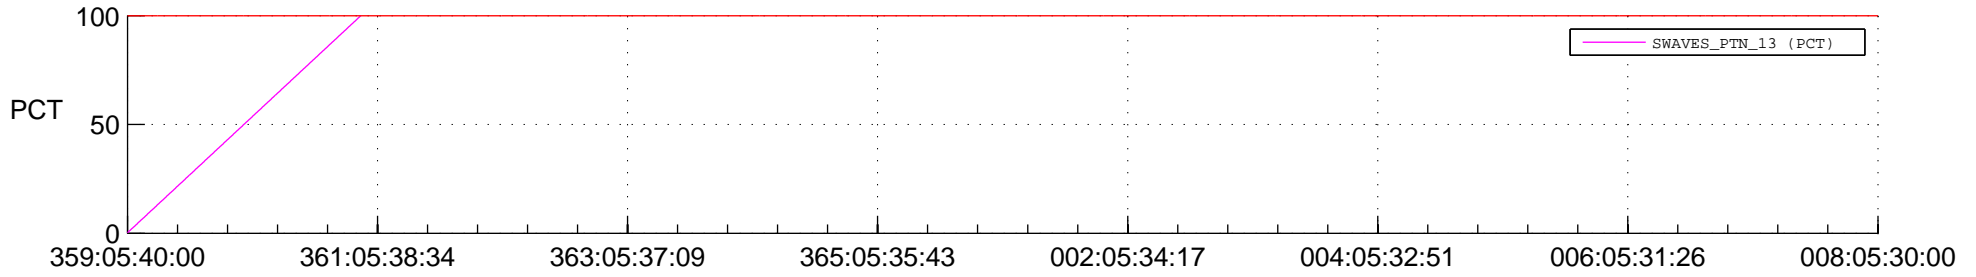

STEREO BEHIND SSR PCT Full Prediction

SWAVES_Percent_Full_Prediction

IMPACT_Percent_Full_Prediction

PLASTIC_Percent_Full_Prediction

Spacecraft_DownLink_Rate

Ground Time (2014:359:05:40:00.000 -2015:008:05:30:00.000)