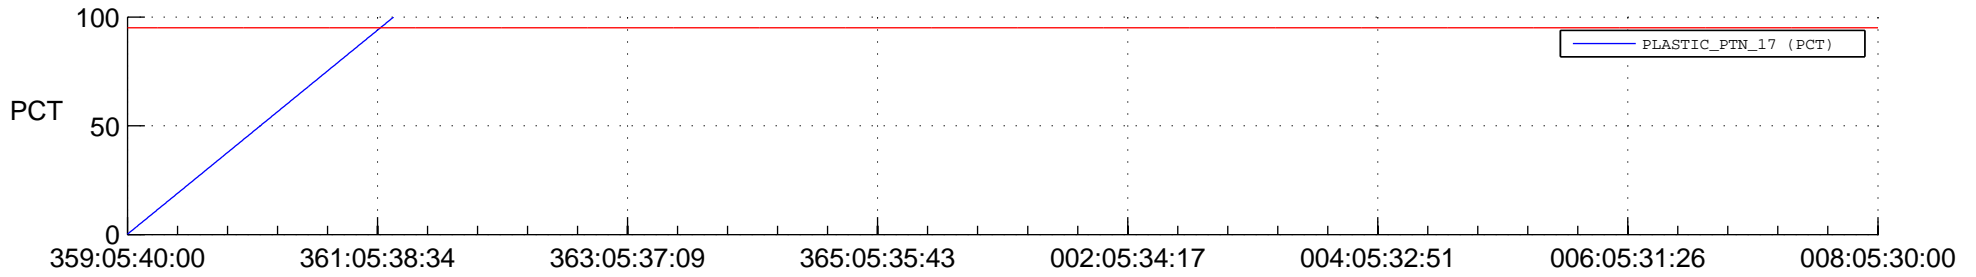

STEREO BEHIND SSR PCT Full Prediction

SWAVES_Percent_Full_Prediction

IMPACT_Percent_Full_Prediction

PLASTIC_Percent_Full_Prediction

Spacecraft_DownLink_Rate

Ground Time (2014:359:05:40:00.000 -2015:008:05:30:00.000)