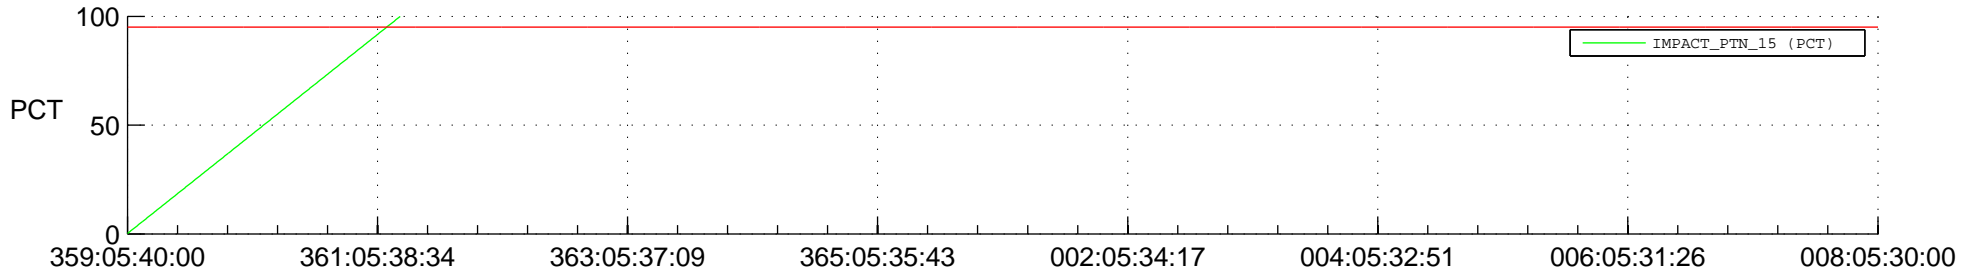

STEREO BEHIND SSR PCT Full Prediction

SWAVES_Percent_Full_Prediction

IMPACT_Percent_Full_Prediction

PLASTIC_Percent_Full_Prediction

Spacecraft_DownLink_Rate

Ground Time (2014:359:05:40:00.000 -2015:008:05:30:00.000)