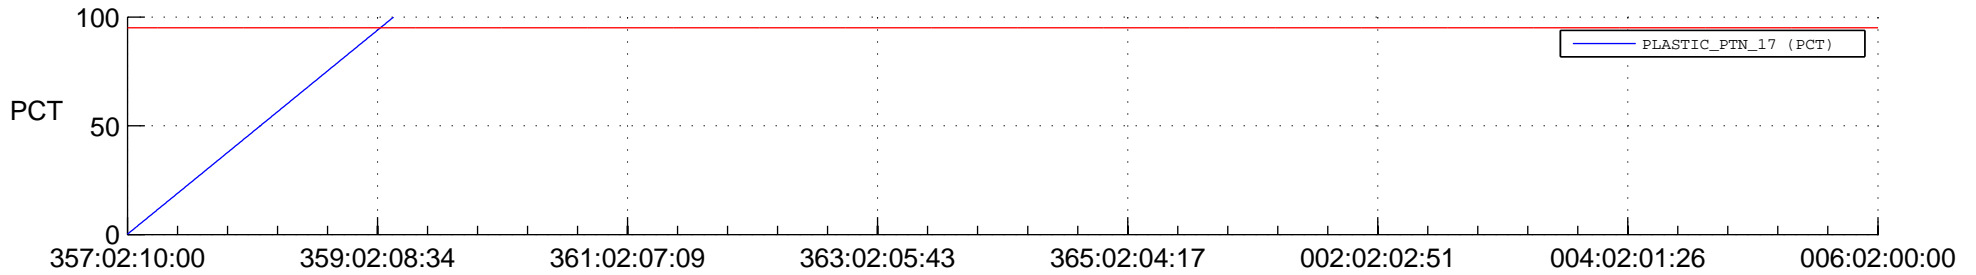

STEREO BEHIND SSR PCT Full Prediction

SWAVES_Percent_Full_Prediction

IMPACT_Percent_Full_Prediction

PLASTIC_Percent_Full_Prediction

Spacecraft_DownLink_Rate

Ground Time (2014:357:02:10:00.000 -2015:006:02:00:00.000)