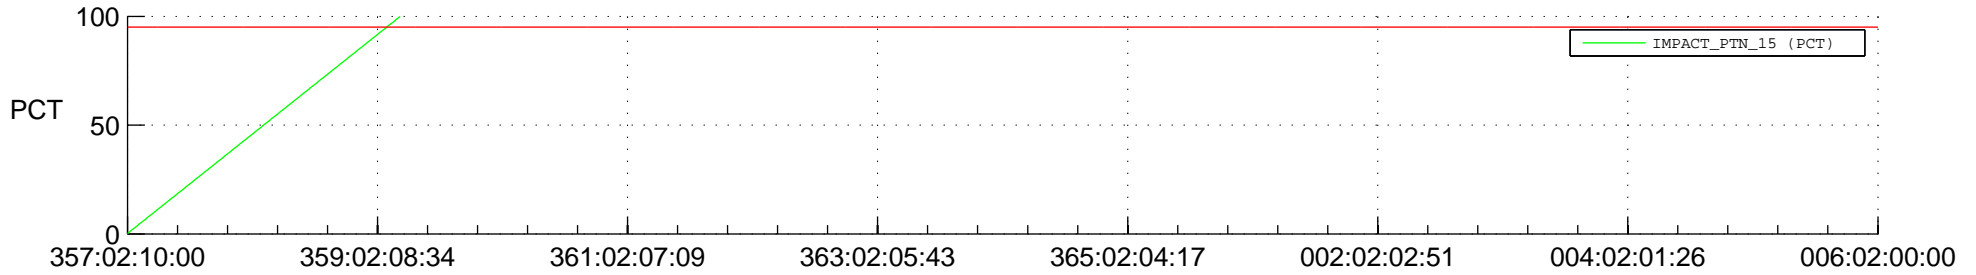

STEREO BEHIND SSR PCT Full Prediction

SWAVES_Percent_Full_Prediction

IMPACT_Percent_Full_Prediction

PLASTIC_Percent_Full_Prediction

Spacecraft_DownLink_Rate

Ground Time (2014:357:02:10:00.000 -2015:006:02:00:00.000)