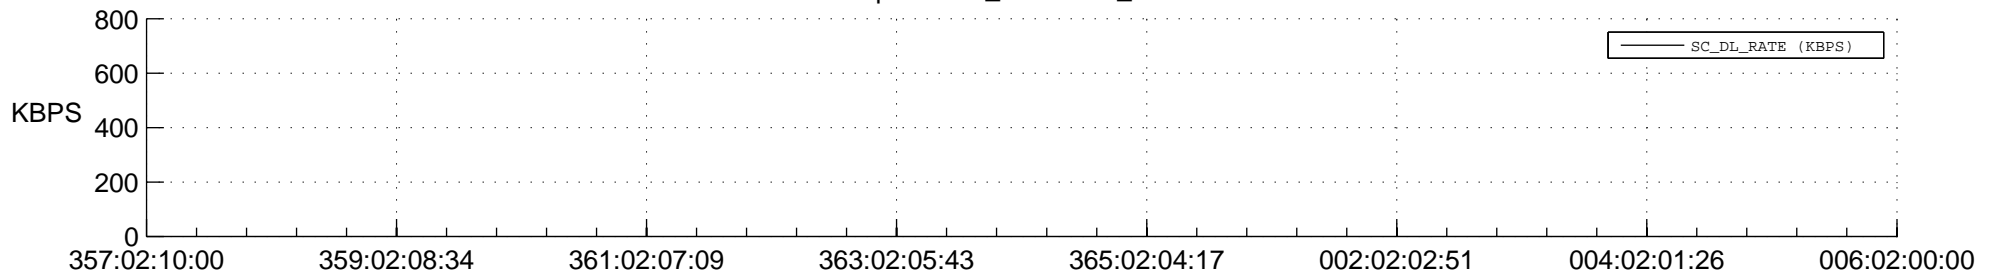

STEREO BEHIND SSR PCT Full Prediction

SWAVES_Percent_Full_Prediction

IMPACT_Percent_Full_Prediction

PLASTIC_Percent_Full_Prediction

Spacecraft_DownLink_Rate

Ground Time (2014:357:02:10:00.000 -2015:006:02:00:00.000)