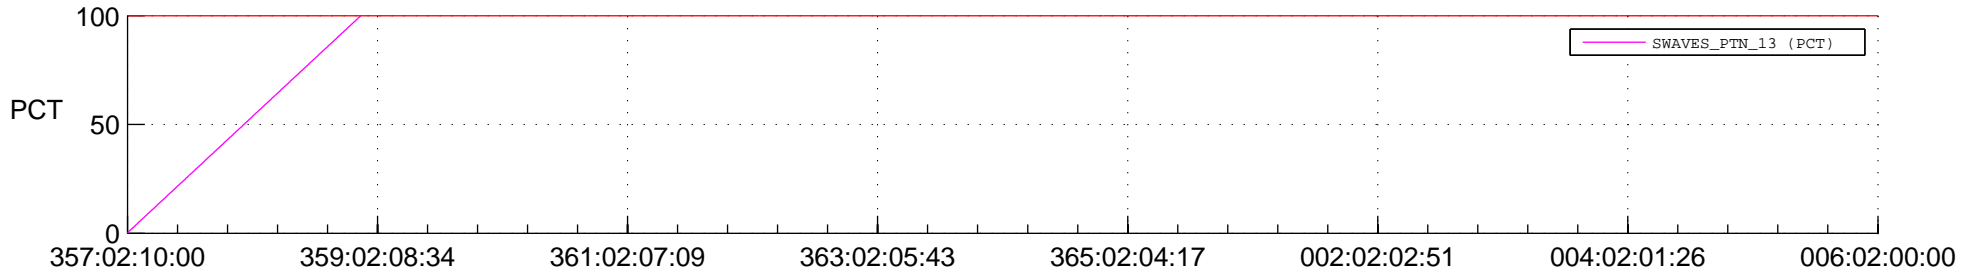

STEREO BEHIND SSR PCT Full Prediction

SWAVES_Percent_Full_Prediction

IMPACT_Percent_Full_Prediction

PLASTIC_Percent_Full_Prediction

Spacecraft_DownLink_Rate

Ground Time (2014:357:02:10:00.000 -2015:006:02:00:00.000)