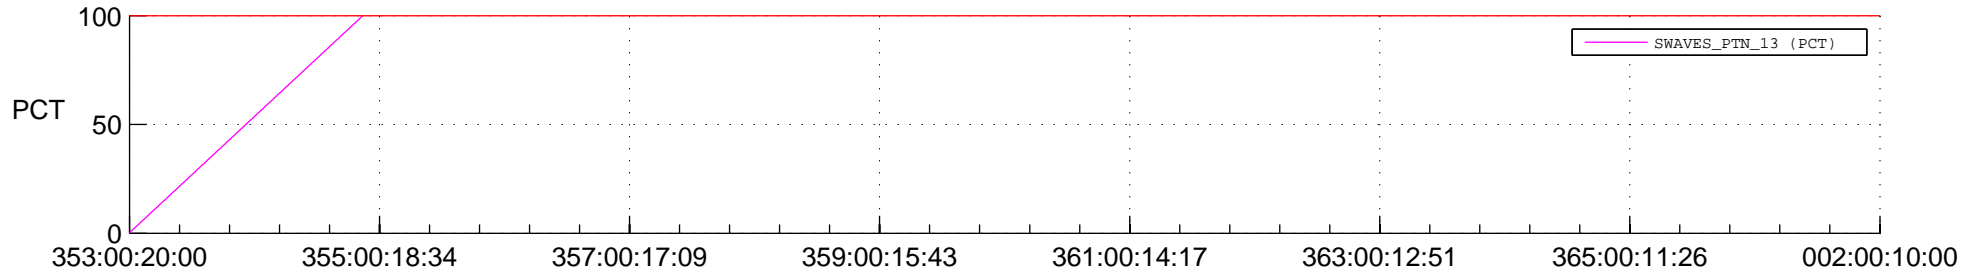

STEREO BEHIND SSR PCT Full Prediction

SWAVES_Percent_Full_Prediction

IMPACT_Percent_Full_Prediction

PLASTIC_Percent_Full_Prediction

Spacecraft_DownLink_Rate

Ground Time (2014:353:00:20:00.000 -2015:002:00:10:00.000)