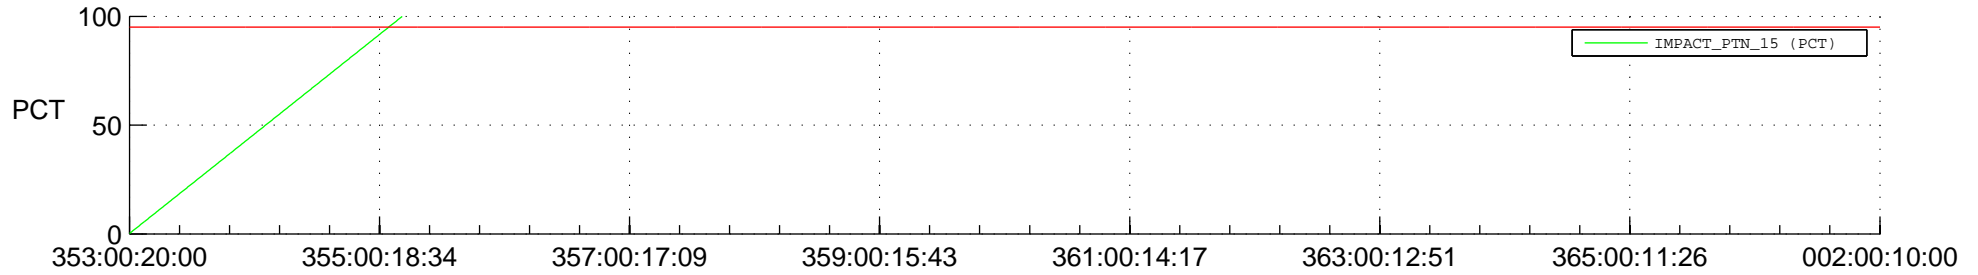

STEREO BEHIND SSR PCT Full Prediction

SWAVES_Percent_Full_Prediction

IMPACT_Percent_Full_Prediction

PLASTIC_Percent_Full_Prediction

Spacecraft_DownLink_Rate

Ground Time (2014:353:00:20:00.000 -2015:002:00:10:00.000)