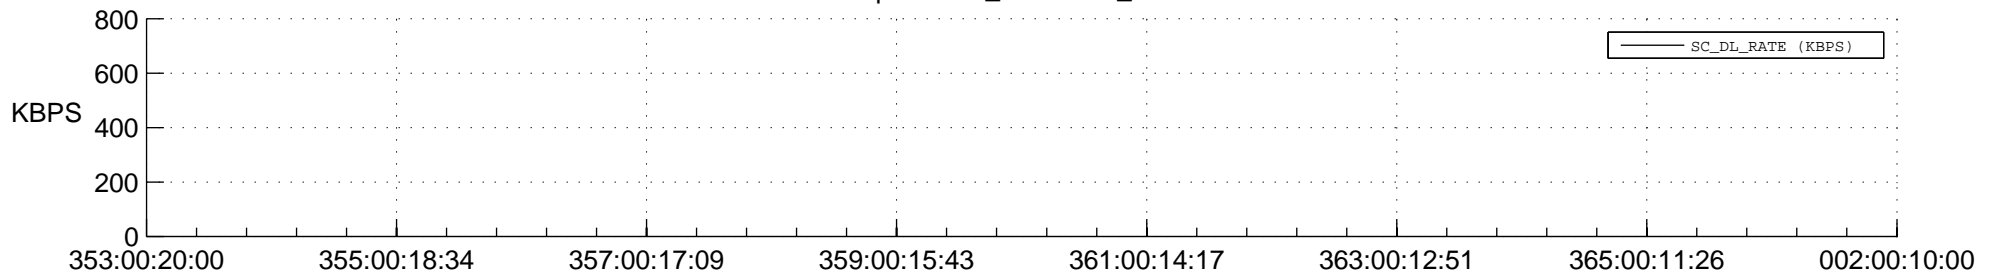

STEREO BEHIND SSR PCT Full Prediction

SWAVES_Percent_Full_Prediction

IMPACT_Percent_Full_Prediction

PLASTIC_Percent_Full_Prediction

Spacecraft_DownLink_Rate

Ground Time (2014:353:00:20:00.000 -2015:002:00:10:00.000)