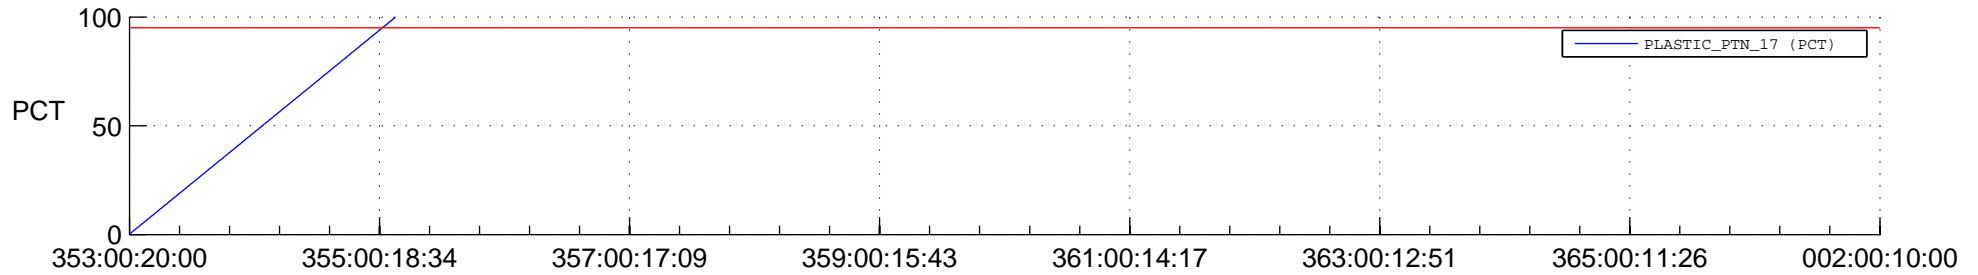

STEREO BEHIND SSR PCT Full Prediction

SWAVES_Percent_Full_Prediction

IMPACT_Percent_Full_Prediction

PLASTIC_Percent_Full_Prediction

Spacecraft_DownLink_Rate

Ground Time (2014:353:00:20:00.000 -2015:002:00:10:00.000)