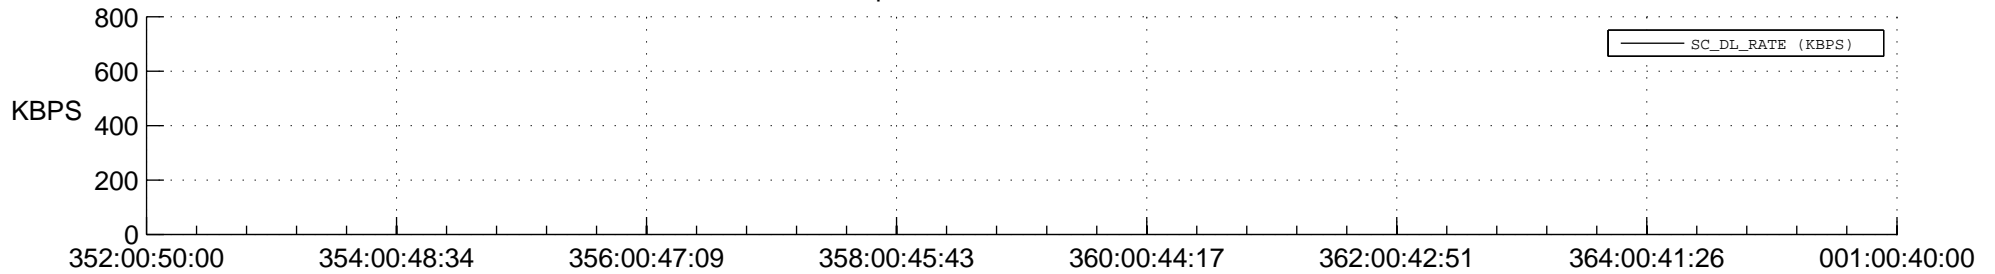

## Spacecraft\_DownLink\_Rate

Ground Time (2014:352:00:50:00.000 -2015:001:00:40:00.000)