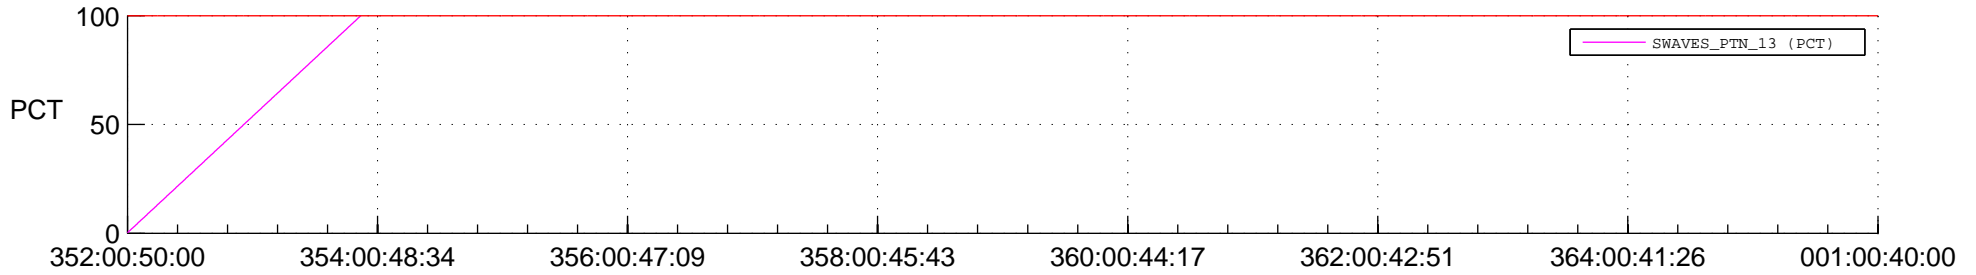

STEREO BEHIND SSR PCT Full Prediction

SWAVES_Percent_Full_Prediction