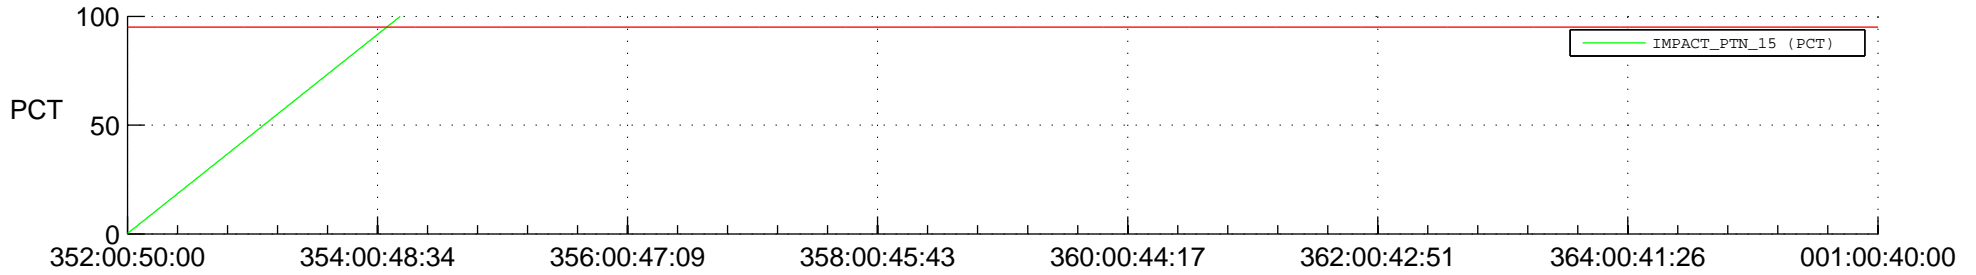

IMPACT_Percent_Full_Prediction