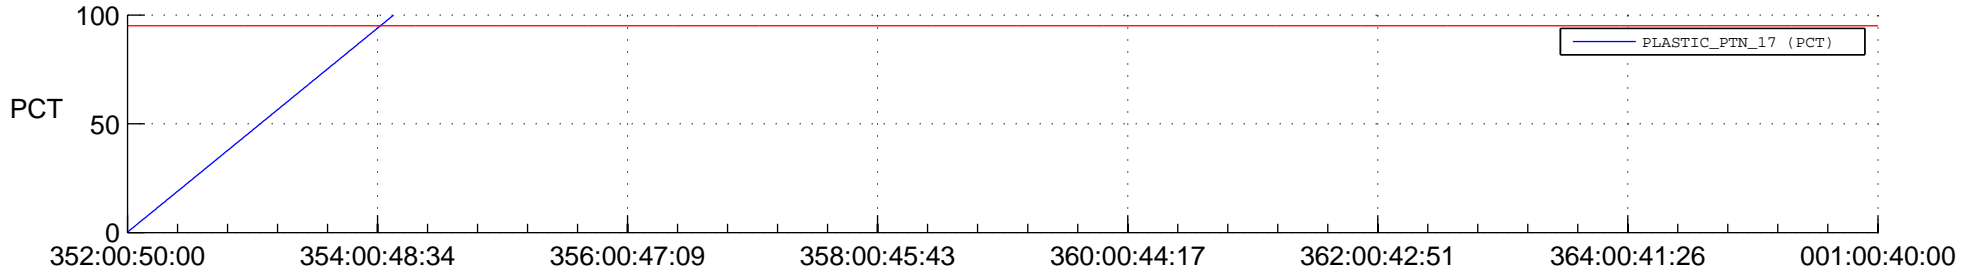

## Spacecraft\_DownLink\_Rate

Ground Time (2014:352:00:50:00.000 -2015:001:00:40:00.000)