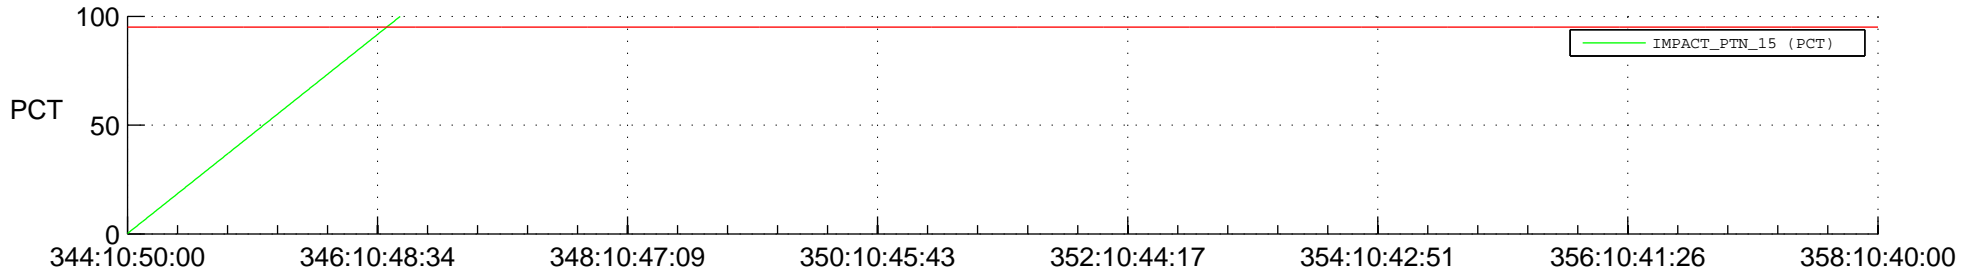

IMPACT_Percent_Full_Prediction