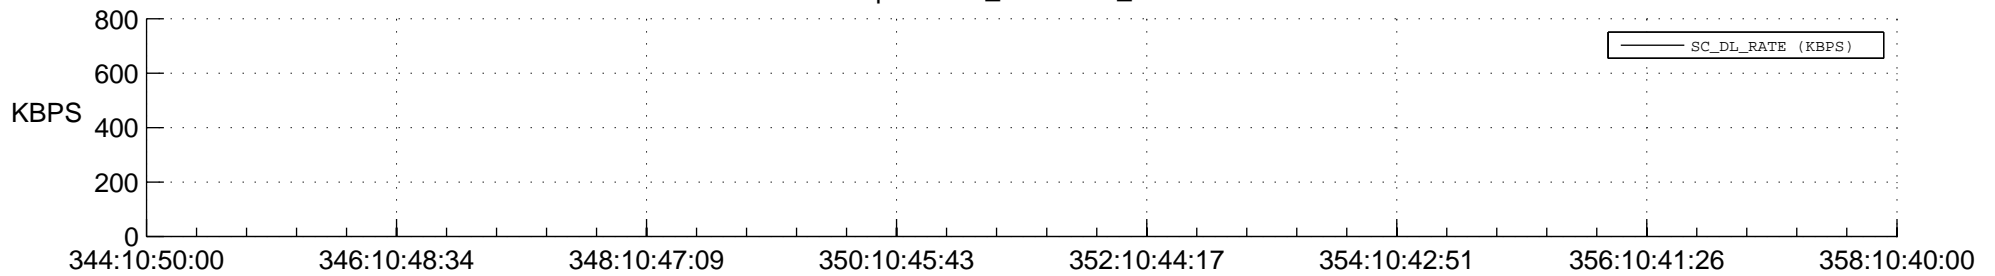

## Spacecraft\_DownLink\_Rate

Ground Time (2014:344:10:50:00.000 -2014:358:10:40:00.000)