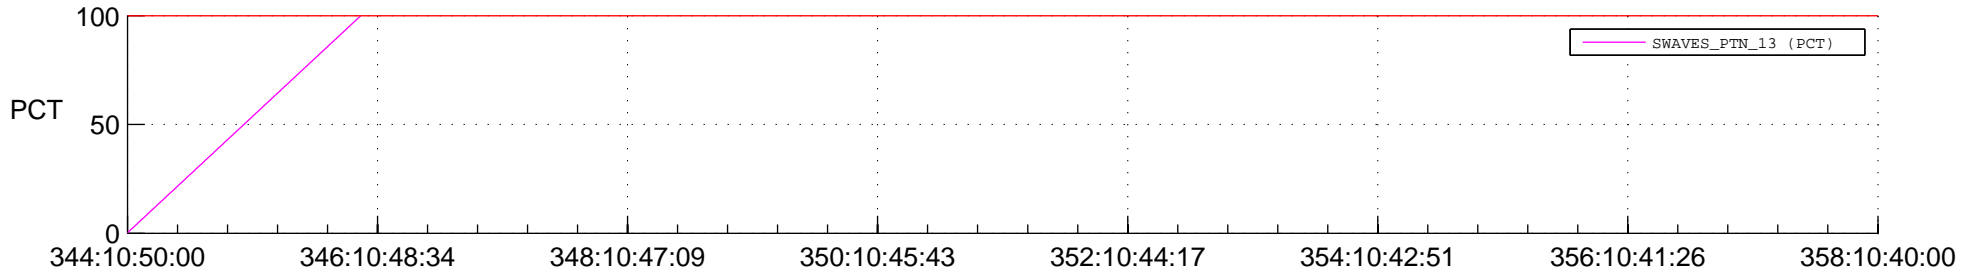

STEREO BEHIND SSR PCT Full Prediction

SWAVES_Percent_Full_Prediction