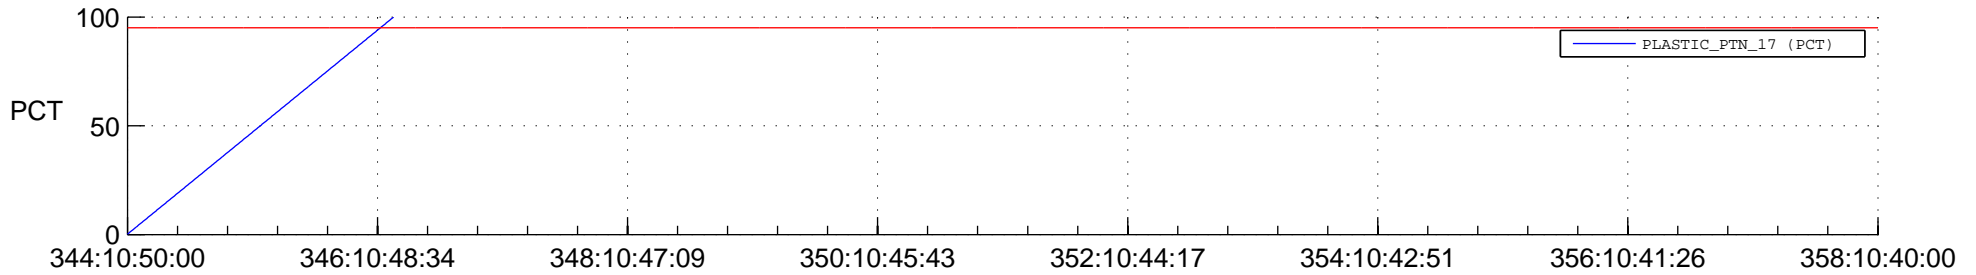

## Spacecraft\_DownLink\_Rate

Ground Time (2014:344:10:50:00.000 -2014:358:10:40:00.000)