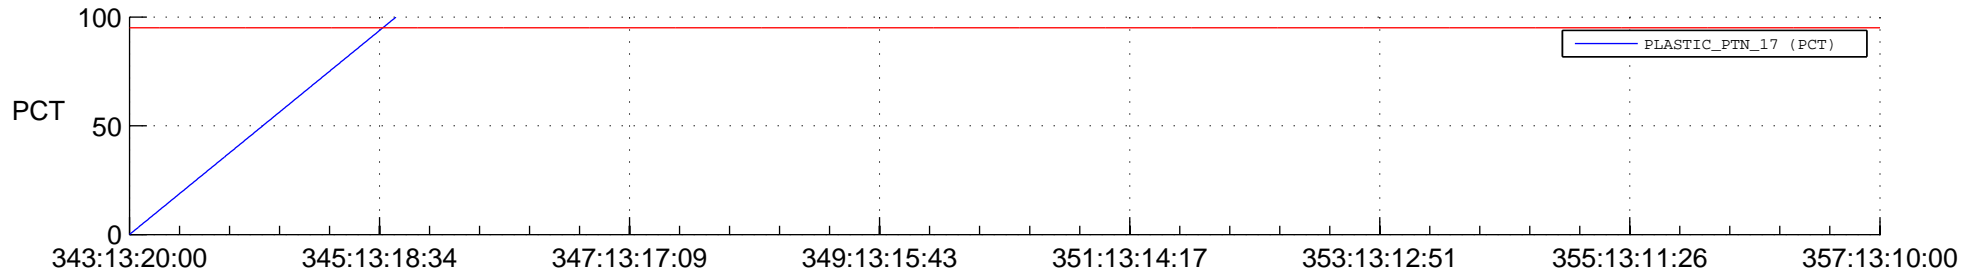

STEREO BEHIND SSR PCT Full Prediction

SWAVES_Percent_Full_Prediction

IMPACT_Percent_Full_Prediction

PLASTIC_Percent_Full_Prediction

Spacecraft_DownLink_Rate

Ground Time (2014:343:13:20:00.000 -2014:357:13:10:00.000)