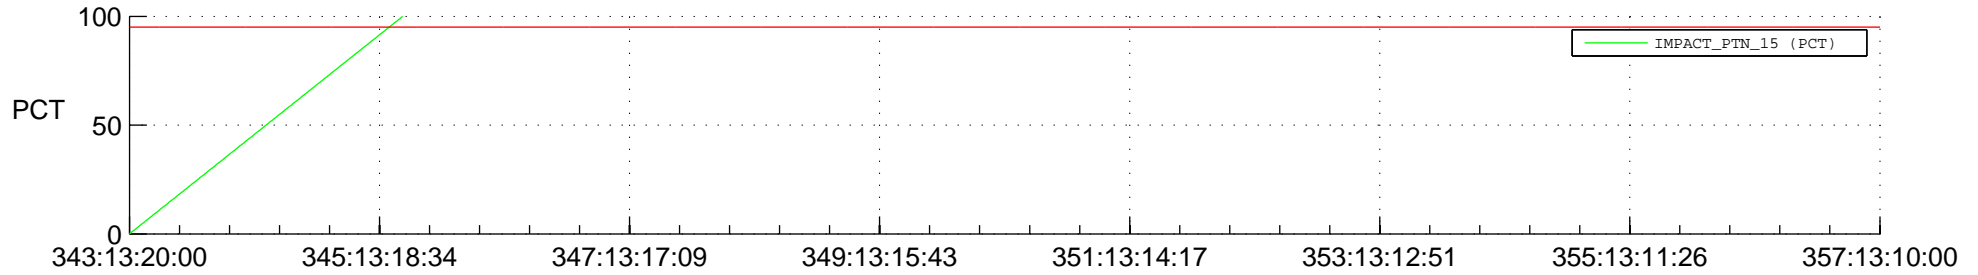

STEREO BEHIND SSR PCT Full Prediction

SWAVES_Percent_Full_Prediction

IMPACT_Percent_Full_Prediction

PLASTIC_Percent_Full_Prediction

Spacecraft_DownLink_Rate

Ground Time (2014:343:13:20:00.000 -2014:357:13:10:00.000)