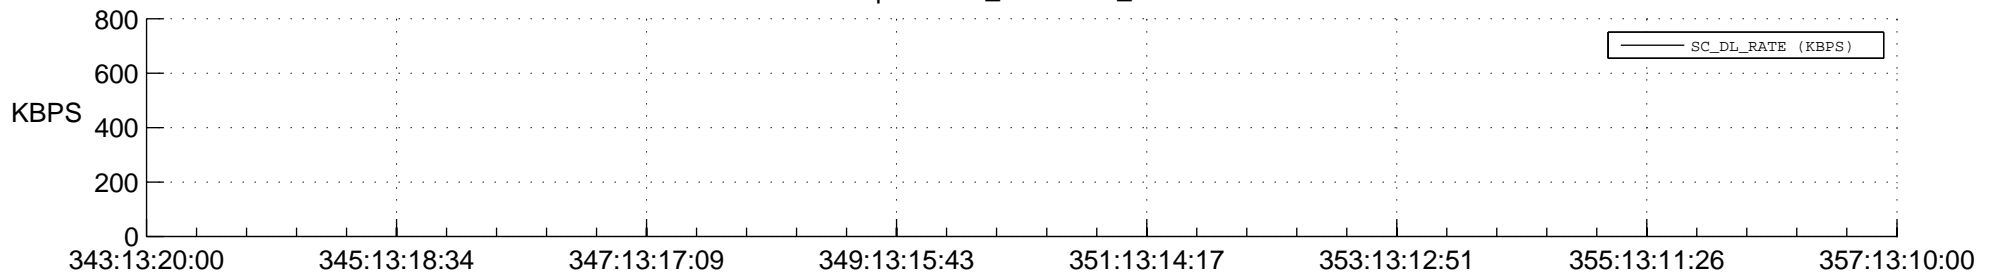

STEREO BEHIND SSR PCT Full Prediction

SWAVES_Percent_Full_Prediction

IMPACT_Percent_Full_Prediction

PLASTIC_Percent_Full_Prediction

Spacecraft_DownLink_Rate

Ground Time (2014:343:13:20:00.000 -2014:357:13:10:00.000)