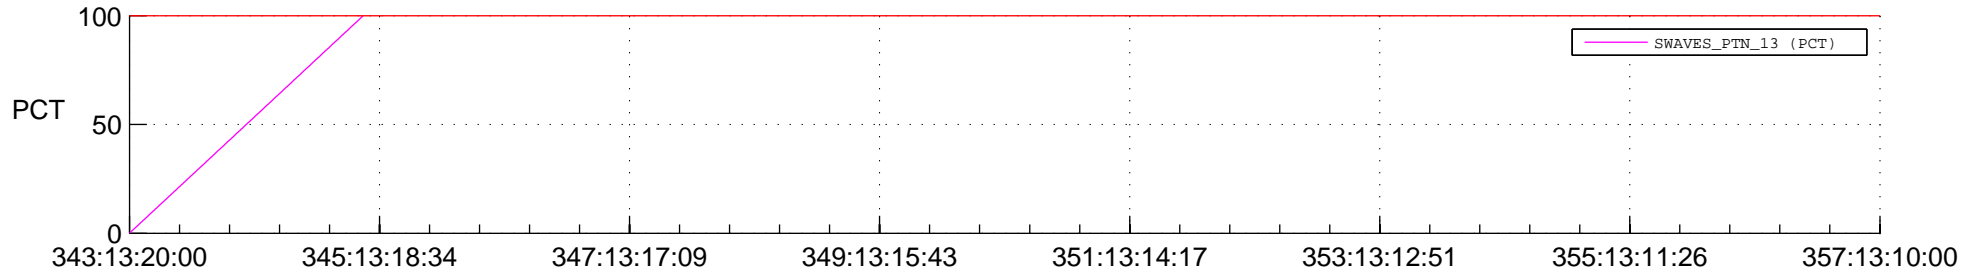

STEREO BEHIND SSR PCT Full Prediction

SWAVES_Percent_Full_Prediction

IMPACT_Percent_Full_Prediction

PLASTIC_Percent_Full_Prediction

Spacecraft_DownLink_Rate

Ground Time (2014:343:13:20:00.000 -2014:357:13:10:00.000)