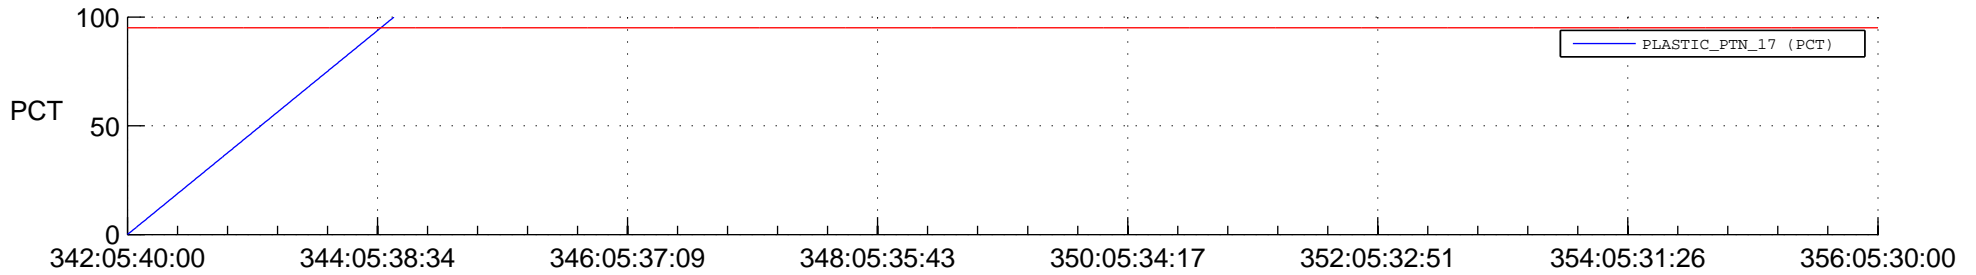

STEREO BEHIND SSR PCT Full Prediction

SWAVES_Percent_Full_Prediction

IMPACT_Percent_Full_Prediction

PLASTIC_Percent_Full_Prediction

Spacecraft_DownLink_Rate

Ground Time (2014:342:05:40:00.000 -2014:356:05:30:00.000)