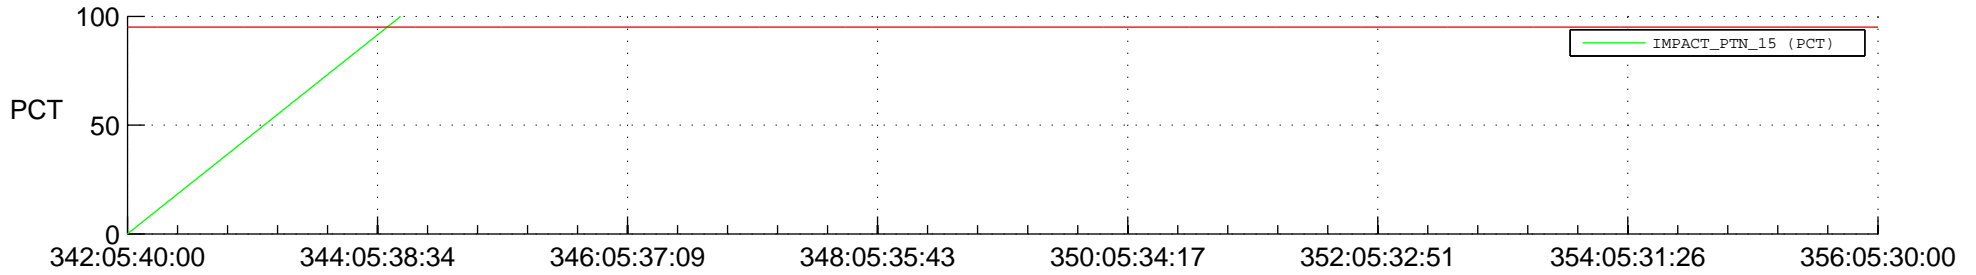

STEREO BEHIND SSR PCT Full Prediction

SWAVES_Percent_Full_Prediction

IMPACT_Percent_Full_Prediction

PLASTIC_Percent_Full_Prediction

Spacecraft_DownLink_Rate

Ground Time (2014:342:05:40:00.000 -2014:356:05:30:00.000)