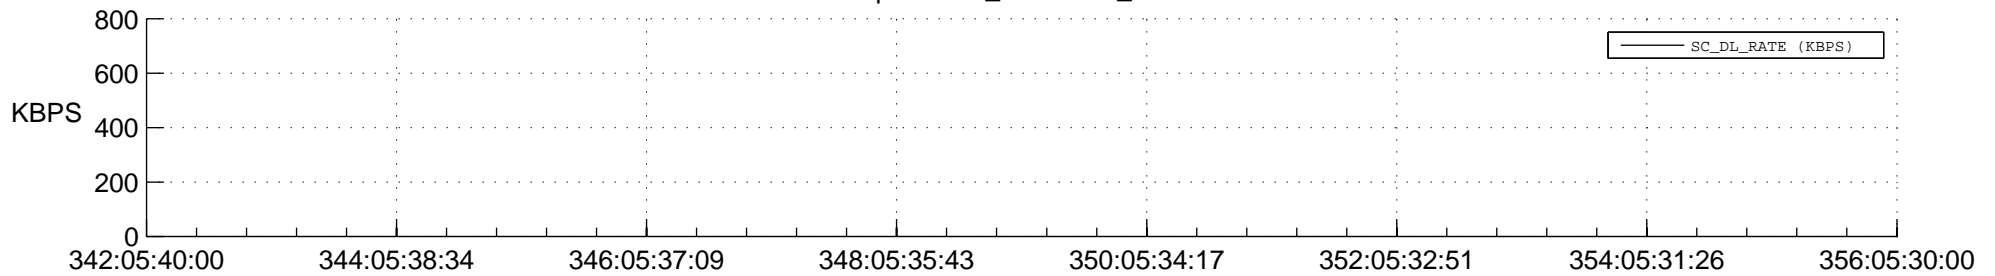

STEREO BEHIND SSR PCT Full Prediction

SWAVES_Percent_Full_Prediction

IMPACT_Percent_Full_Prediction

PLASTIC_Percent_Full_Prediction

Spacecraft_DownLink_Rate

Ground Time (2014:342:05:40:00.000 -2014:356:05:30:00.000)