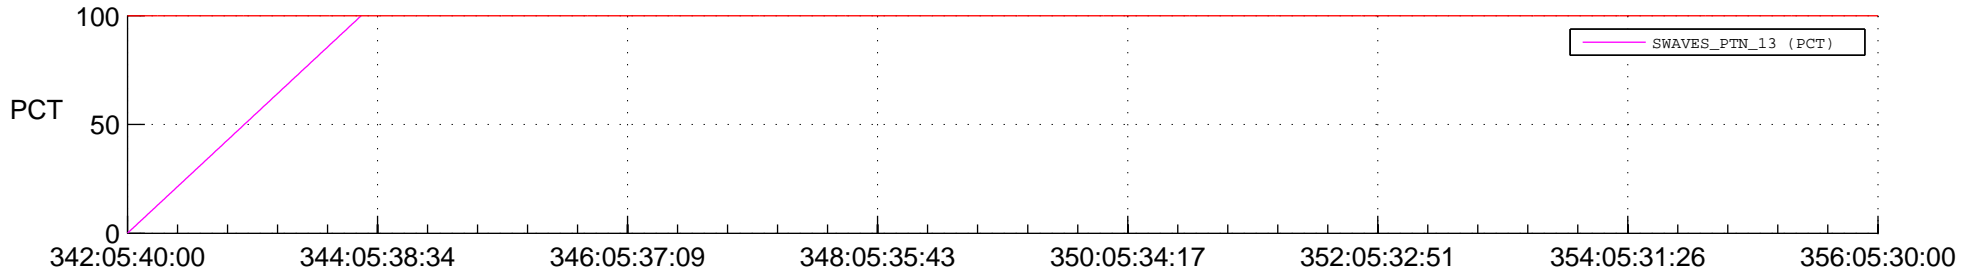

STEREO BEHIND SSR PCT Full Prediction

SWAVES_Percent_Full_Prediction

IMPACT_Percent_Full_Prediction

PLASTIC_Percent_Full_Prediction

Spacecraft_DownLink_Rate

Ground Time (2014:342:05:40:00.000 -2014:356:05:30:00.000)