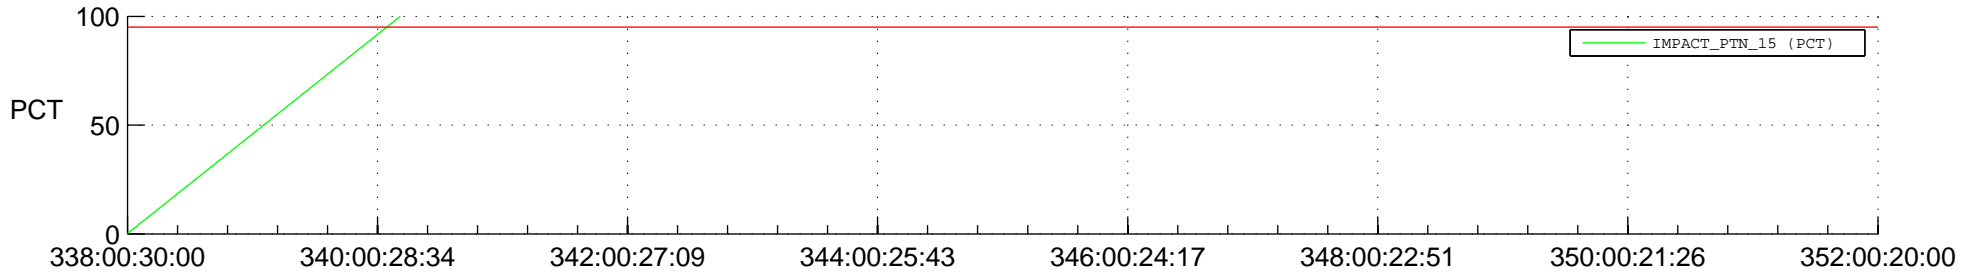

STEREO BEHIND SSR PCT Full Prediction

SWAVES_Percent_Full_Prediction

IMPACT_Percent_Full_Prediction

PLASTIC_Percent_Full_Prediction

Spacecraft_DownLink_Rate

Ground Time (2014:338:00:30:00.000 -2014:352:00:20:00.000)