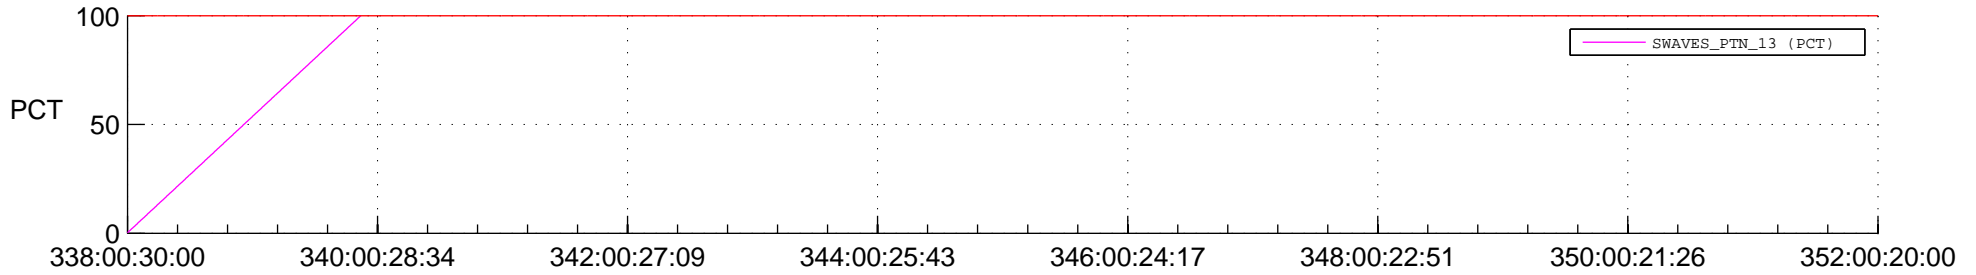

STEREO BEHIND SSR PCT Full Prediction

SWAVES_Percent_Full_Prediction

IMPACT_Percent_Full_Prediction

PLASTIC_Percent_Full_Prediction

Spacecraft_DownLink_Rate

Ground Time (2014:338:00:30:00.000 -2014:352:00:20:00.000)