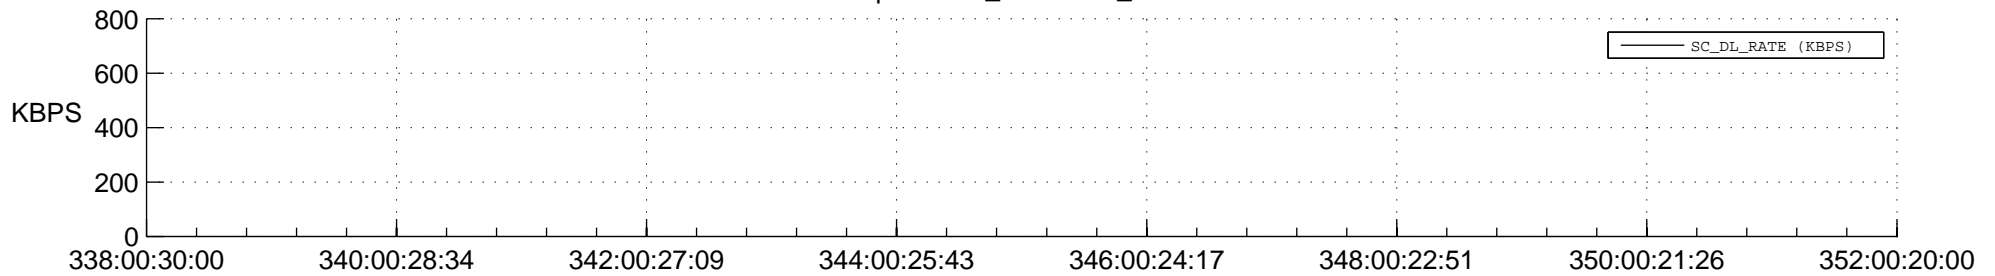

STEREO BEHIND SSR PCT Full Prediction

SWAVES_Percent_Full_Prediction

IMPACT_Percent_Full_Prediction

PLASTIC_Percent_Full_Prediction

Spacecraft_DownLink_Rate

Ground Time (2014:338:00:30:00.000 -2014:352:00:20:00.000)