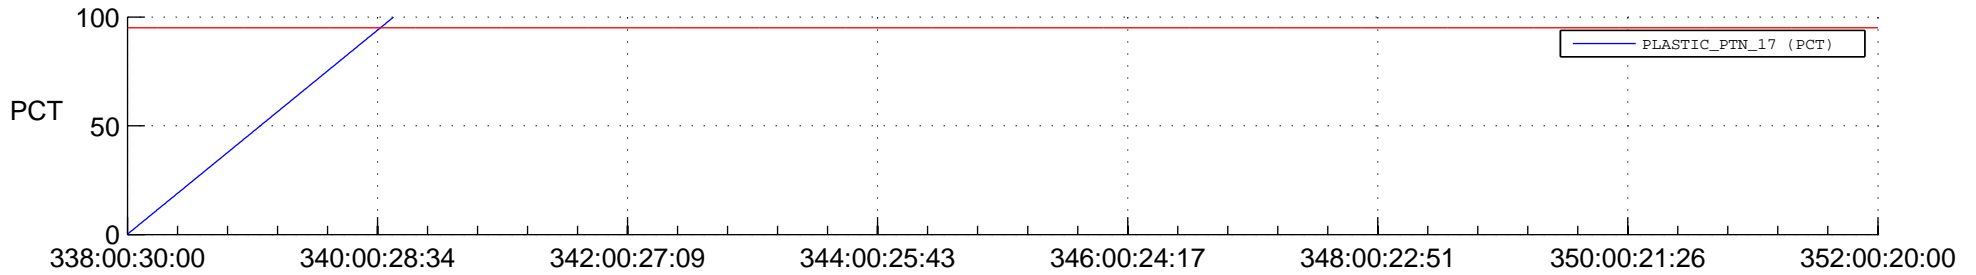

STEREO BEHIND SSR PCT Full Prediction

SWAVES_Percent_Full_Prediction

IMPACT_Percent_Full_Prediction

PLASTIC_Percent_Full_Prediction

Spacecraft_DownLink_Rate

Ground Time (2014:338:00:30:00.000 -2014:352:00:20:00.000)