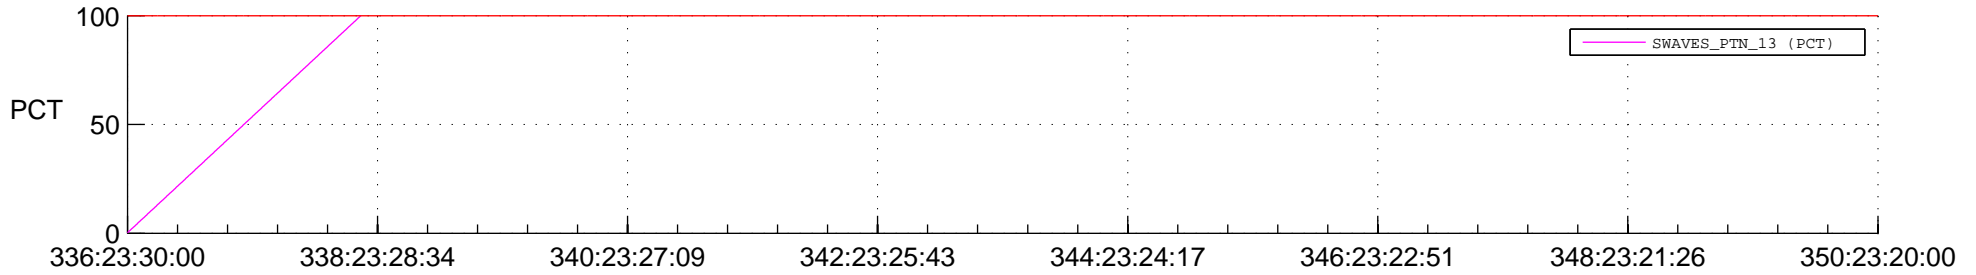

STEREO BEHIND SSR PCT Full Prediction

SWAVES_Percent_Full_Prediction

IMPACT_Percent_Full_Prediction

PLASTIC_Percent_Full_Prediction

Spacecraft_DownLink_Rate

Ground Time (2014:336:23:30:00.000 -2014:350:23:20:00.000)