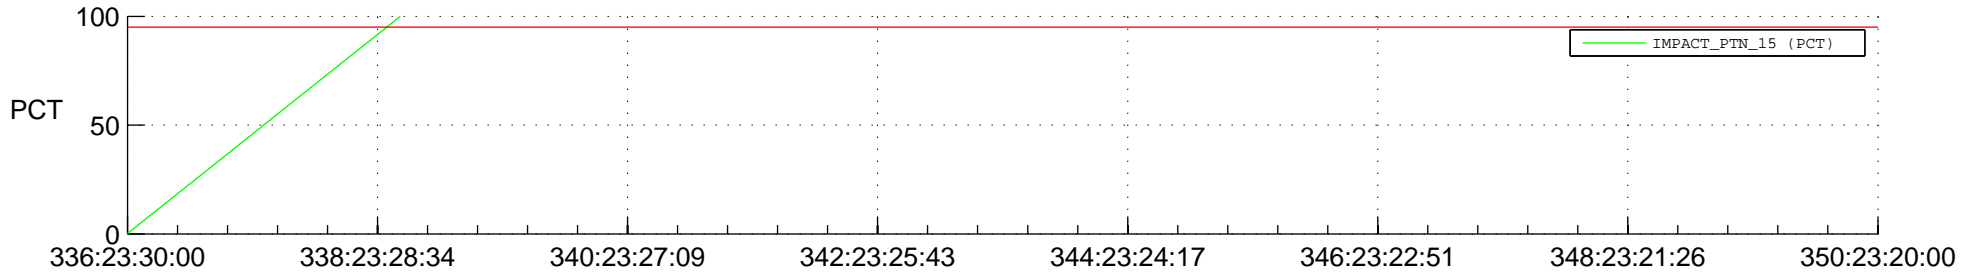

STEREO BEHIND SSR PCT Full Prediction

SWAVES_Percent_Full_Prediction

IMPACT_Percent_Full_Prediction

PLASTIC_Percent_Full_Prediction

Spacecraft_DownLink_Rate

Ground Time (2014:336:23:30:00.000 -2014:350:23:20:00.000)