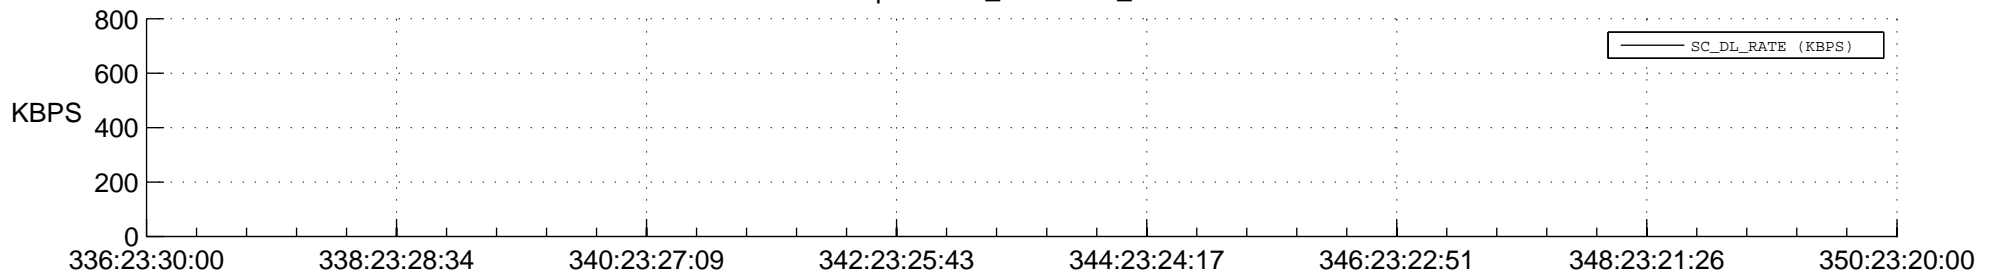

STEREO BEHIND SSR PCT Full Prediction

SWAVES_Percent_Full_Prediction

IMPACT_Percent_Full_Prediction

PLASTIC_Percent_Full_Prediction

Spacecraft_DownLink_Rate

Ground Time (2014:336:23:30:00.000 -2014:350:23:20:00.000)