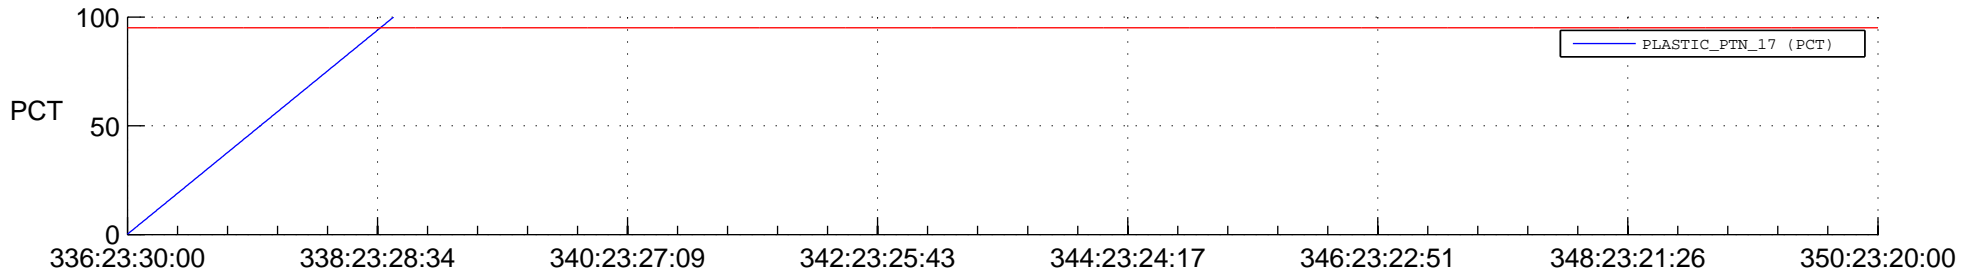

STEREO BEHIND SSR PCT Full Prediction

SWAVES_Percent_Full_Prediction

IMPACT_Percent_Full_Prediction

PLASTIC_Percent_Full_Prediction

Spacecraft_DownLink_Rate

Ground Time (2014:336:23:30:00.000 -2014:350:23:20:00.000)