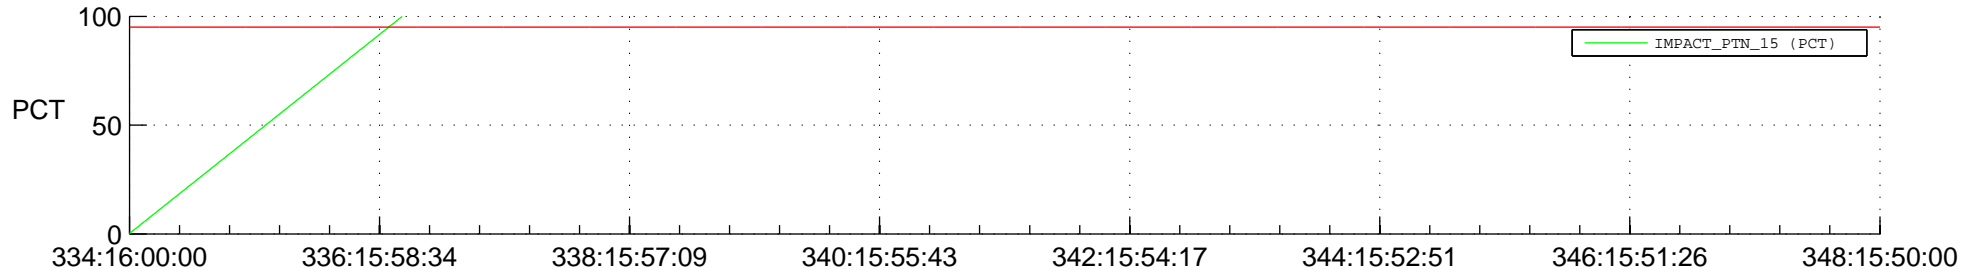

IMPACT_Percent_Full_Prediction