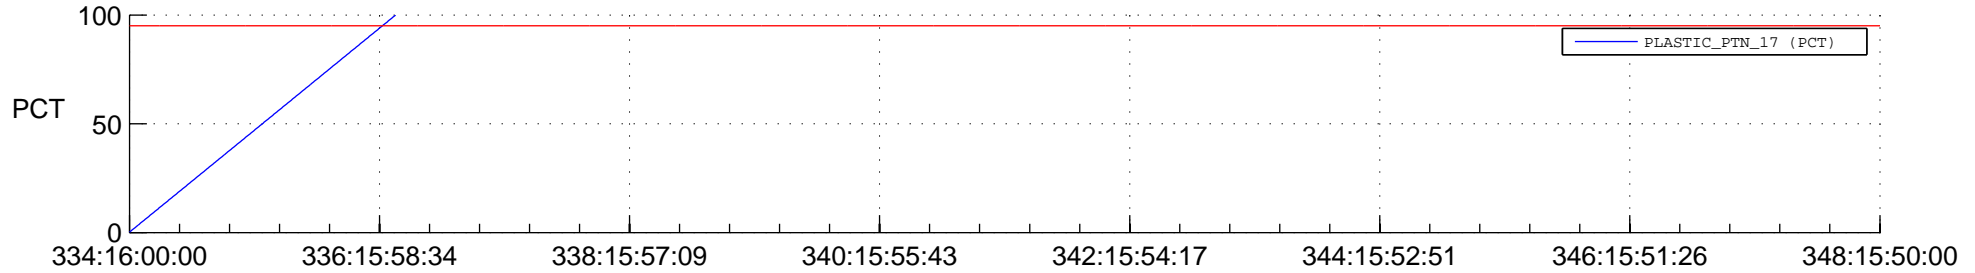

## Spacecraft\_DownLink\_Rate

Ground Time (2014:334:16:00:00.000 -2014:348:15:50:00.000)