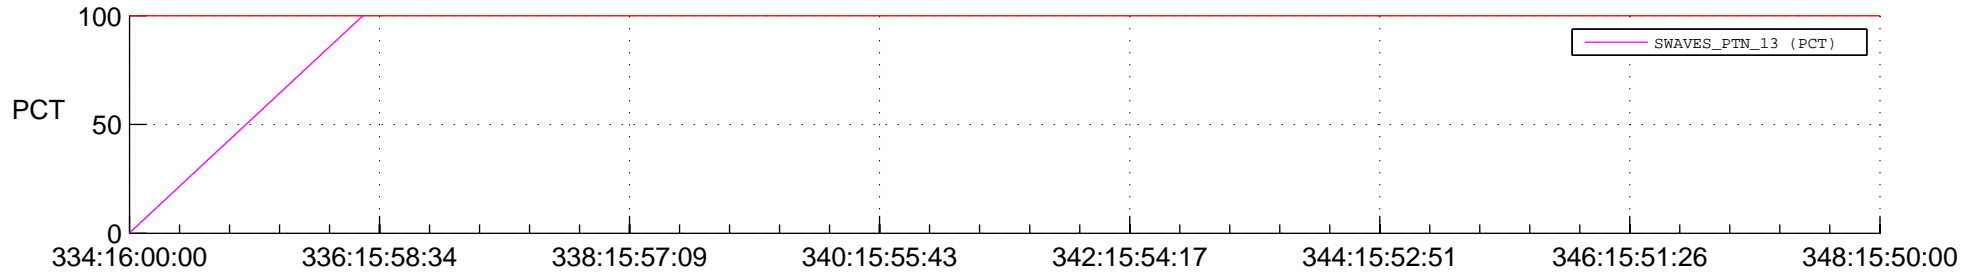

STEREO BEHIND SSR PCT Full Prediction

SWAVES_Percent_Full_Prediction