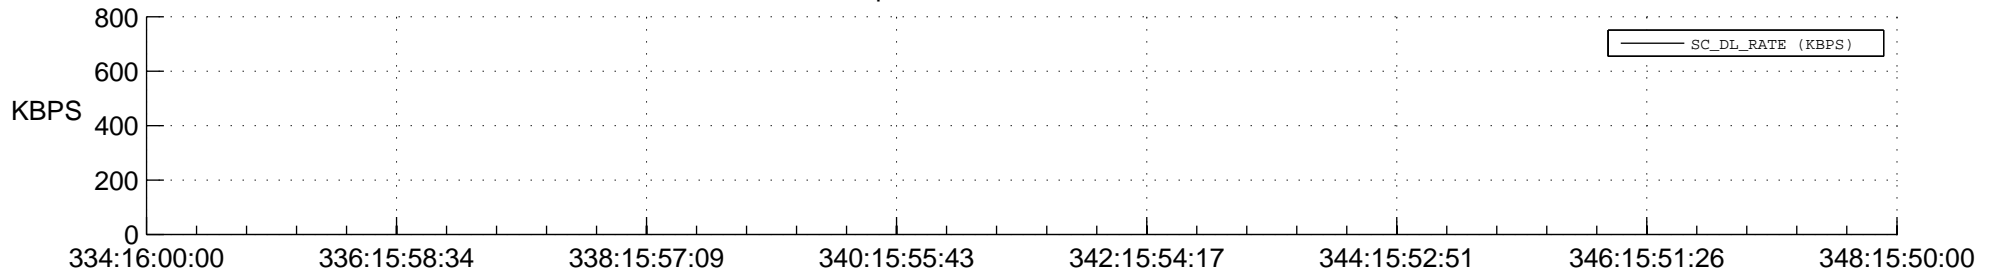

## Spacecraft\_DownLink\_Rate

Ground Time (2014:334:16:00:00.000 -2014:348:15:50:00.000)