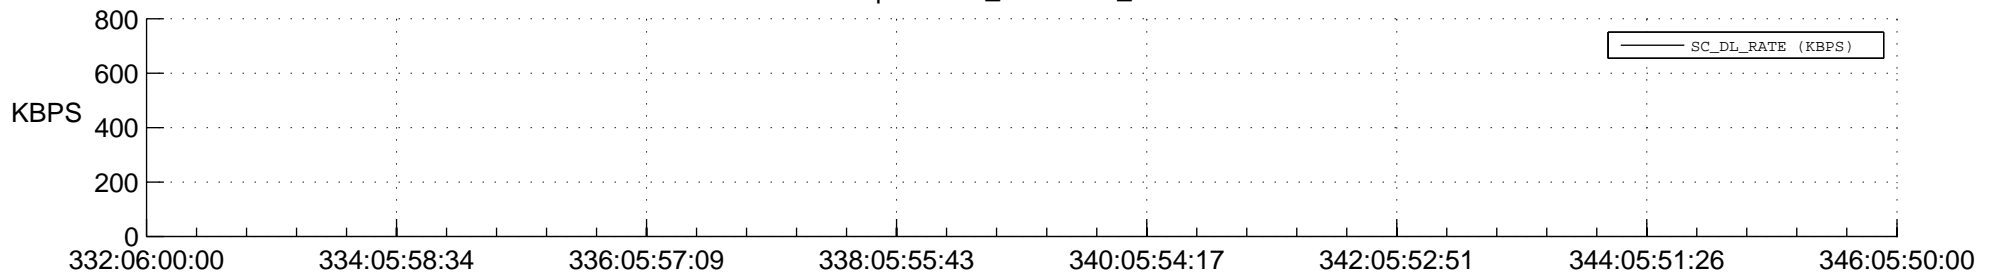

## Spacecraft\_DownLink\_Rate

Ground Time (2014:332:06:00:00.000 -2014:346:05:50:00.000)