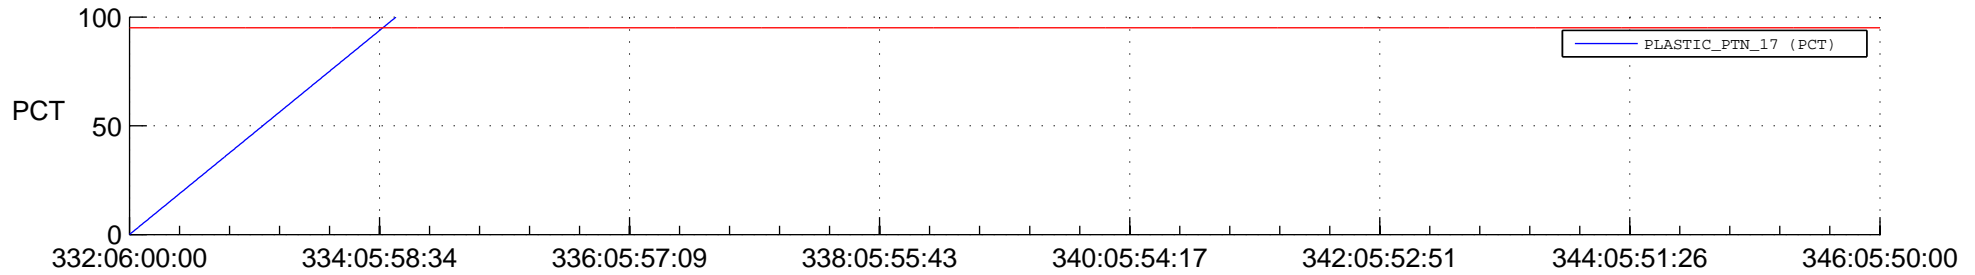

## Spacecraft\_DownLink\_Rate

Ground Time (2014:332:06:00:00.000 -2014:346:05:50:00.000)