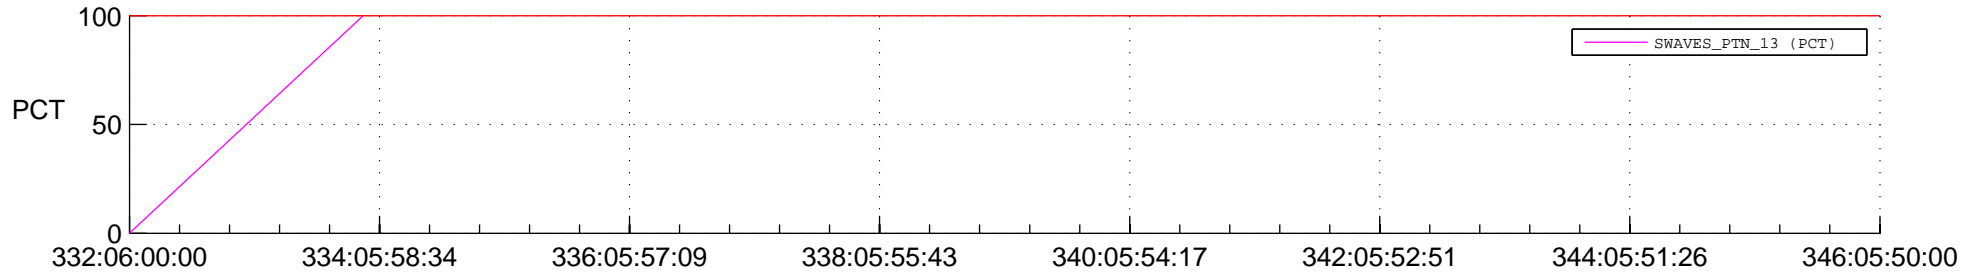

STEREO BEHIND SSR PCT Full Prediction

SWAVES_Percent_Full_Prediction