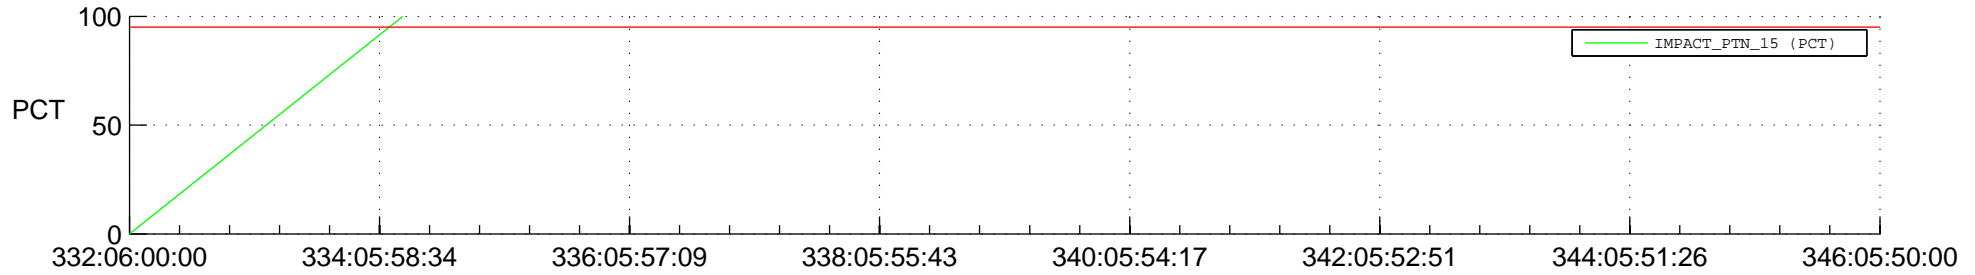

IMPACT_Percent_Full_Prediction