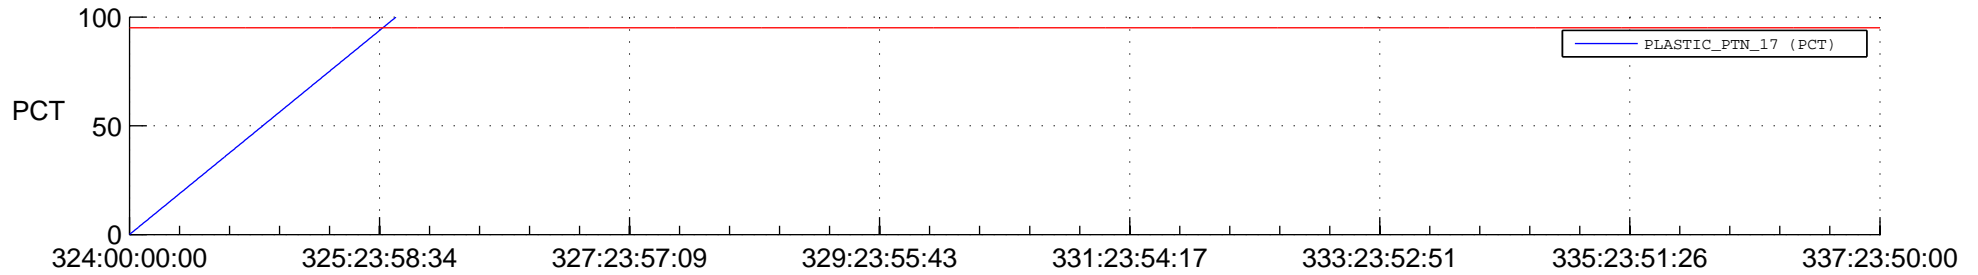

## Spacecraft\_DownLink\_Rate

Ground Time (2014:324:00:00:00.000 -2014:337:23:50:00.000)