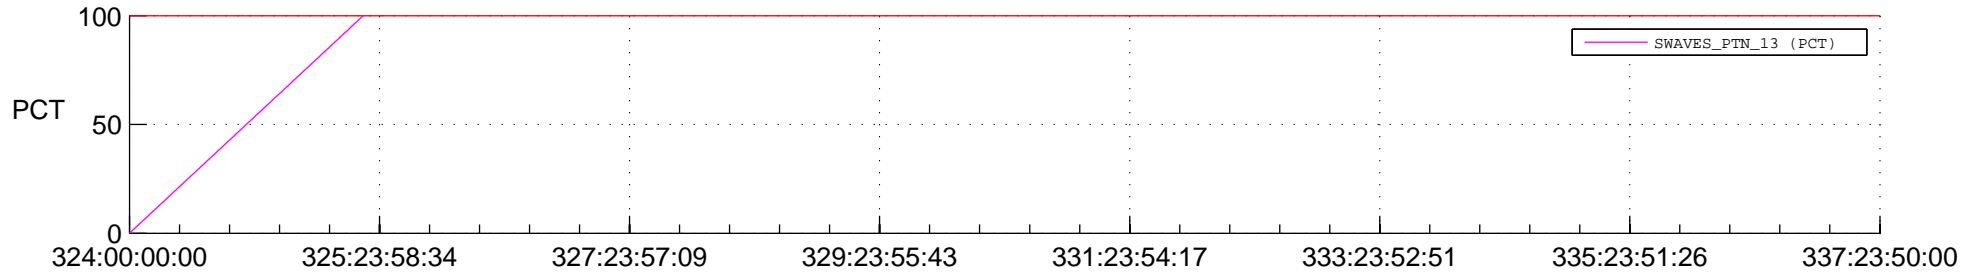

STEREO BEHIND SSR PCT Full Prediction

SWAVES_Percent_Full_Prediction