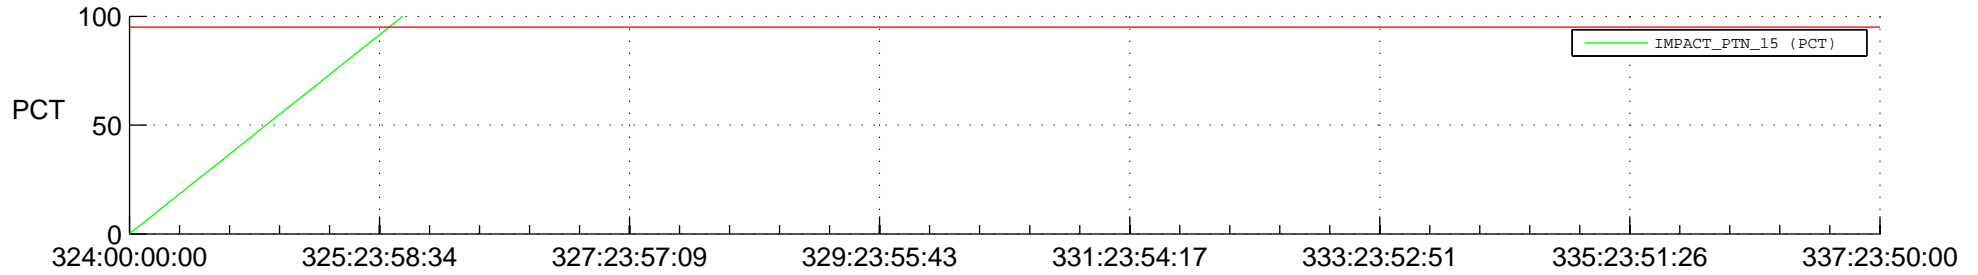

IMPACT_Percent_Full_Prediction