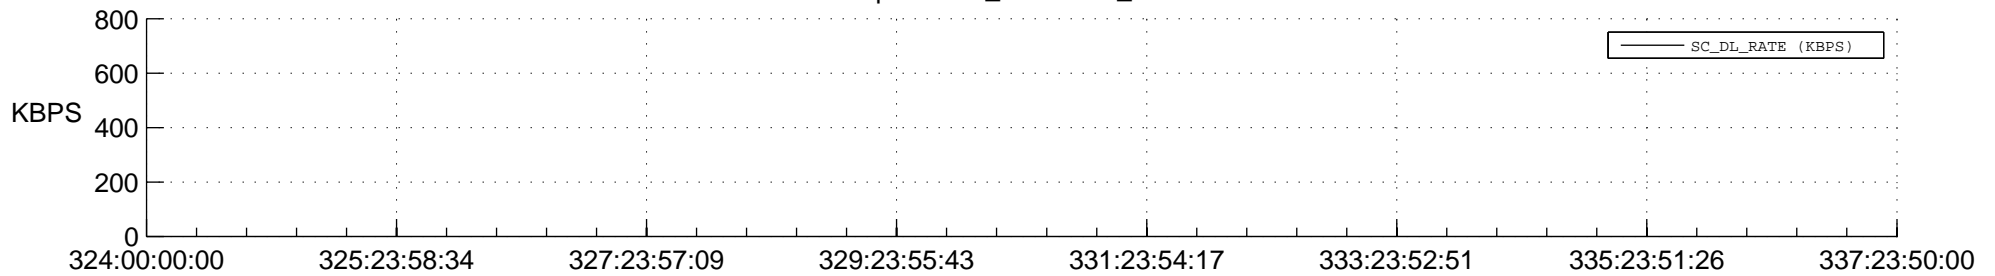

## Spacecraft\_DownLink\_Rate

Ground Time (2014:324:00:00:00.000 -2014:337:23:50:00.000)