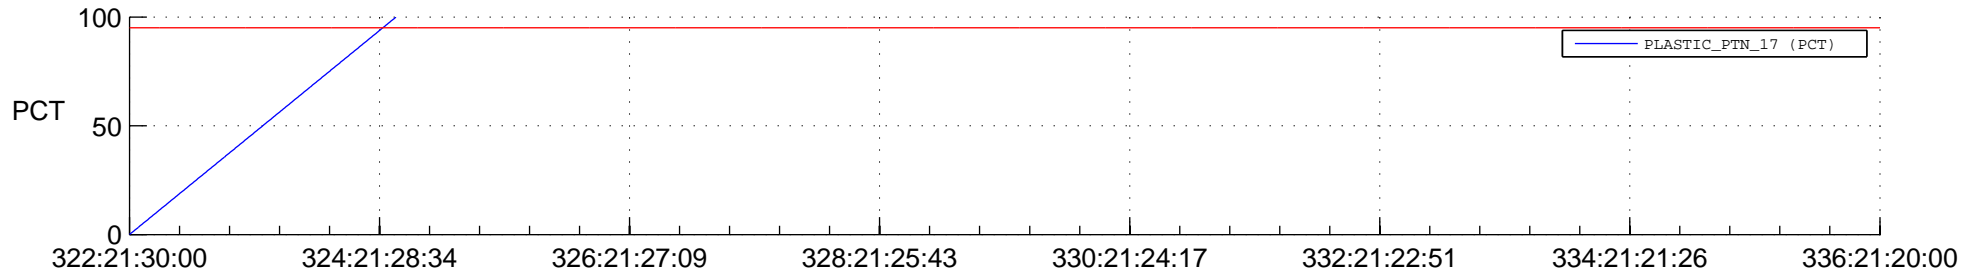

STEREO BEHIND SSR PCT Full Prediction

SWAVES_Percent_Full_Prediction

IMPACT_Percent_Full_Prediction

PLASTIC_Percent_Full_Prediction

Spacecraft_DownLink_Rate

Ground Time (2014:322:21:30:00.000 -2014:336:21:20:00.000)