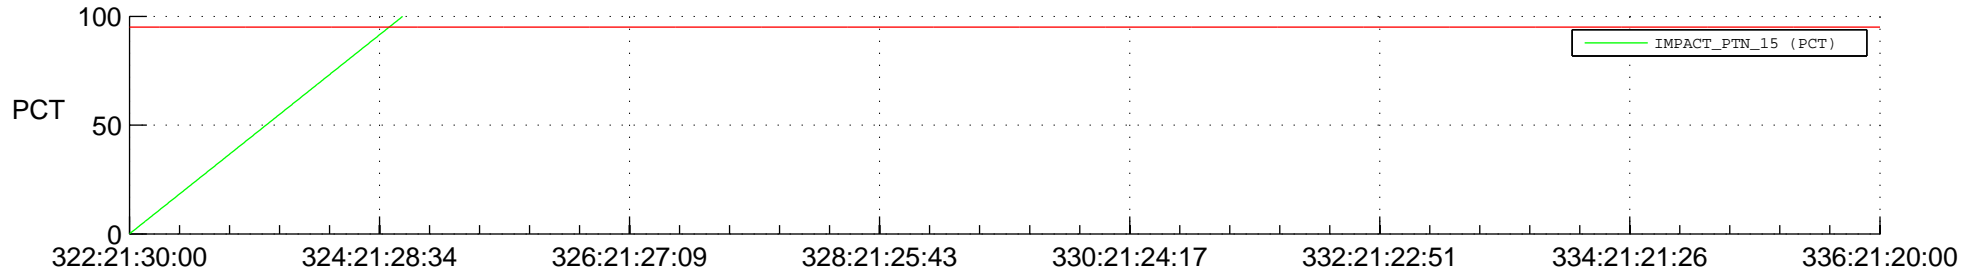

STEREO BEHIND SSR PCT Full Prediction

SWAVES_Percent_Full_Prediction

IMPACT_Percent_Full_Prediction

PLASTIC_Percent_Full_Prediction

Spacecraft_DownLink_Rate

Ground Time (2014:322:21:30:00.000 -2014:336:21:20:00.000)