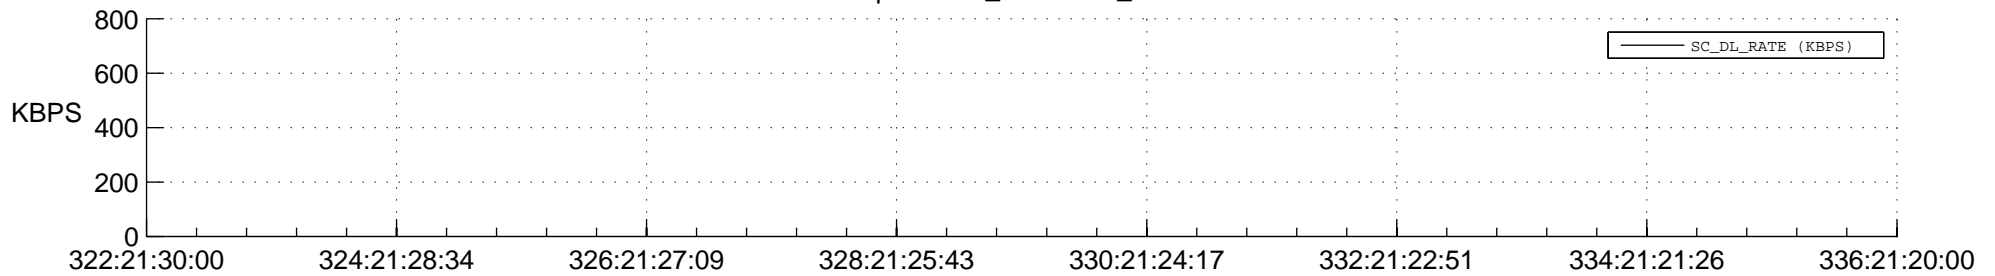

STEREO BEHIND SSR PCT Full Prediction

SWAVES_Percent_Full_Prediction

IMPACT_Percent_Full_Prediction

PLASTIC_Percent_Full_Prediction

Spacecraft_DownLink_Rate

Ground Time (2014:322:21:30:00.000 -2014:336:21:20:00.000)