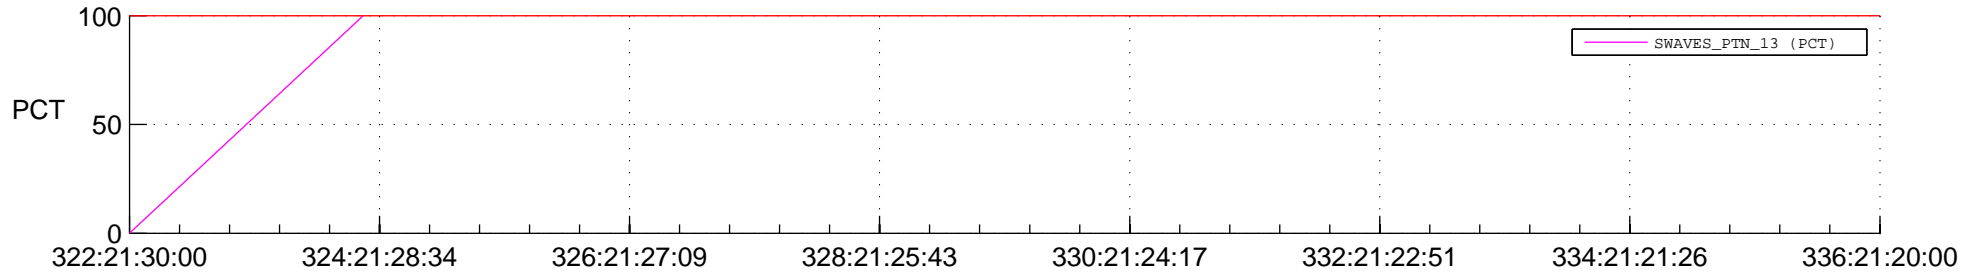

STEREO BEHIND SSR PCT Full Prediction

SWAVES_Percent_Full_Prediction

IMPACT_Percent_Full_Prediction

PLASTIC_Percent_Full_Prediction

Spacecraft_DownLink_Rate

Ground Time (2014:322:21:30:00.000 -2014:336:21:20:00.000)