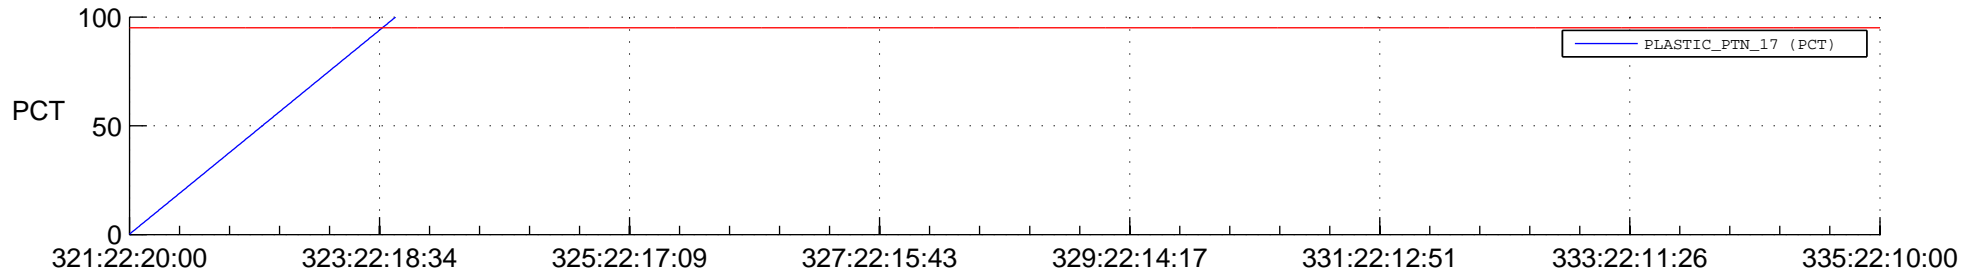

STEREO BEHIND SSR PCT Full Prediction

SWAVES_Percent_Full_Prediction

IMPACT_Percent_Full_Prediction

PLASTIC_Percent_Full_Prediction

Spacecraft_DownLink_Rate

Ground Time (2014:321:22:20:00.000 -2014:335:22:10:00.000)