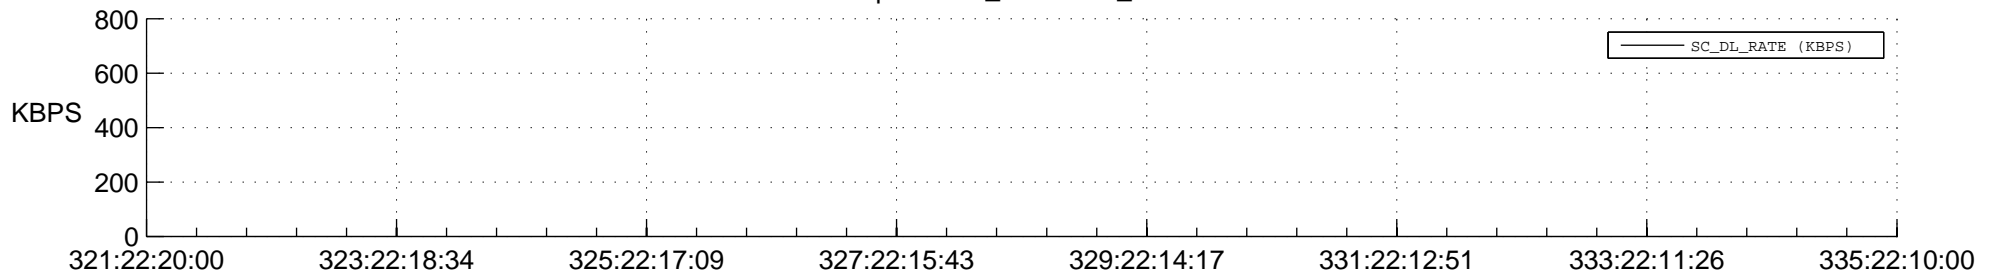

STEREO BEHIND SSR PCT Full Prediction

SWAVES_Percent_Full_Prediction

IMPACT_Percent_Full_Prediction

PLASTIC_Percent_Full_Prediction

Spacecraft_DownLink_Rate

Ground Time (2014:321:22:20:00.000 -2014:335:22:10:00.000)