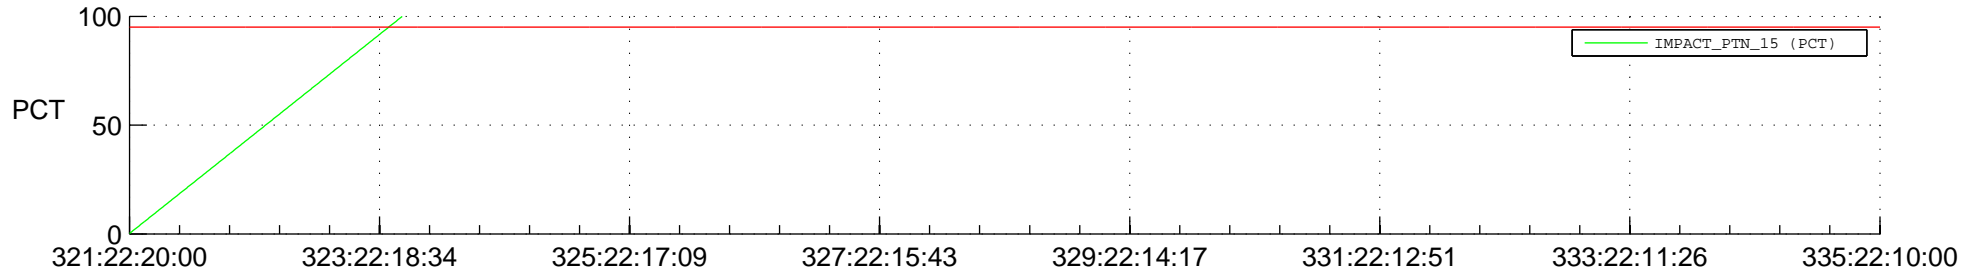

STEREO BEHIND SSR PCT Full Prediction

SWAVES_Percent_Full_Prediction

IMPACT_Percent_Full_Prediction

PLASTIC_Percent_Full_Prediction

Spacecraft_DownLink_Rate

Ground Time (2014:321:22:20:00.000 -2014:335:22:10:00.000)