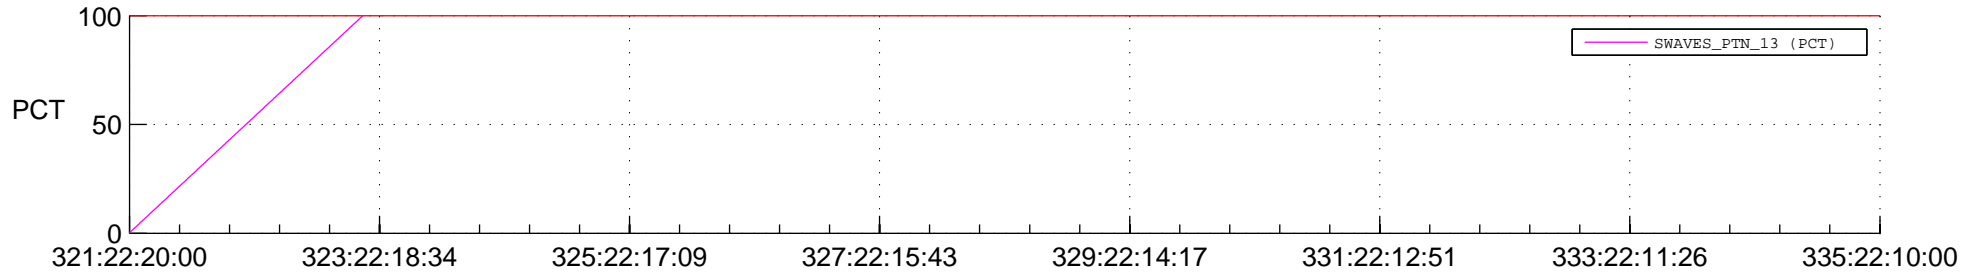

STEREO BEHIND SSR PCT Full Prediction

SWAVES_Percent_Full_Prediction

IMPACT_Percent_Full_Prediction

PLASTIC_Percent_Full_Prediction

Spacecraft_DownLink_Rate

Ground Time (2014:321:22:20:00.000 -2014:335:22:10:00.000)