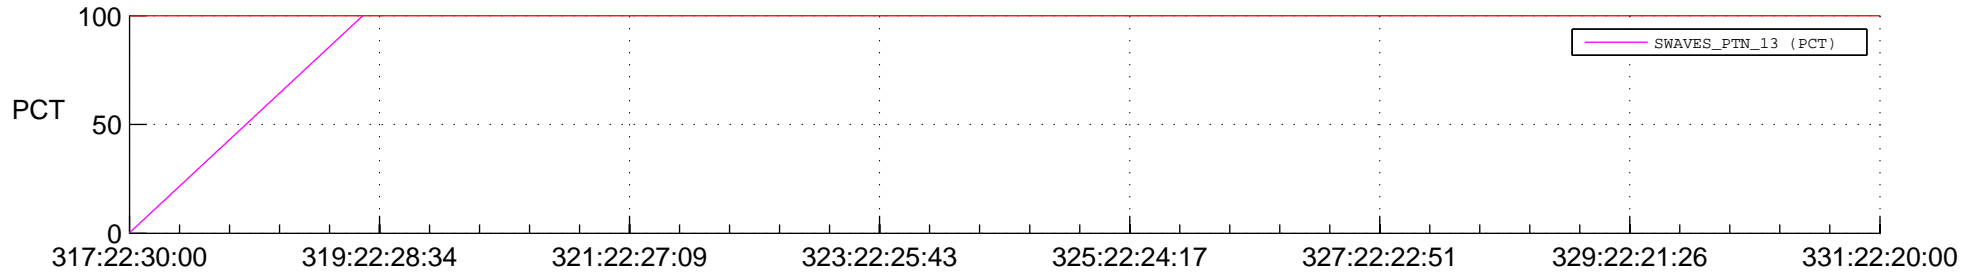

STEREO BEHIND SSR PCT Full Prediction

SWAVES_Percent_Full_Prediction

IMPACT_Percent_Full_Prediction

PLASTIC_Percent_Full_Prediction

Spacecraft_DownLink_Rate

Ground Time (2014:317:22:30:00.000 -2014:331:22:20:00.000)