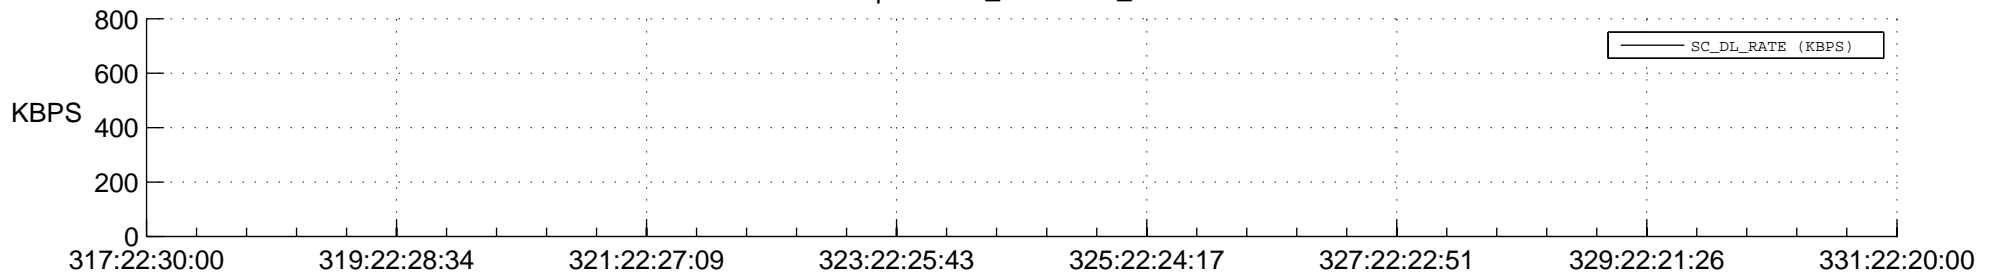

STEREO BEHIND SSR PCT Full Prediction

SWAVES_Percent_Full_Prediction

IMPACT_Percent_Full_Prediction

PLASTIC_Percent_Full_Prediction

Spacecraft_DownLink_Rate

Ground Time (2014:317:22:30:00.000 -2014:331:22:20:00.000)