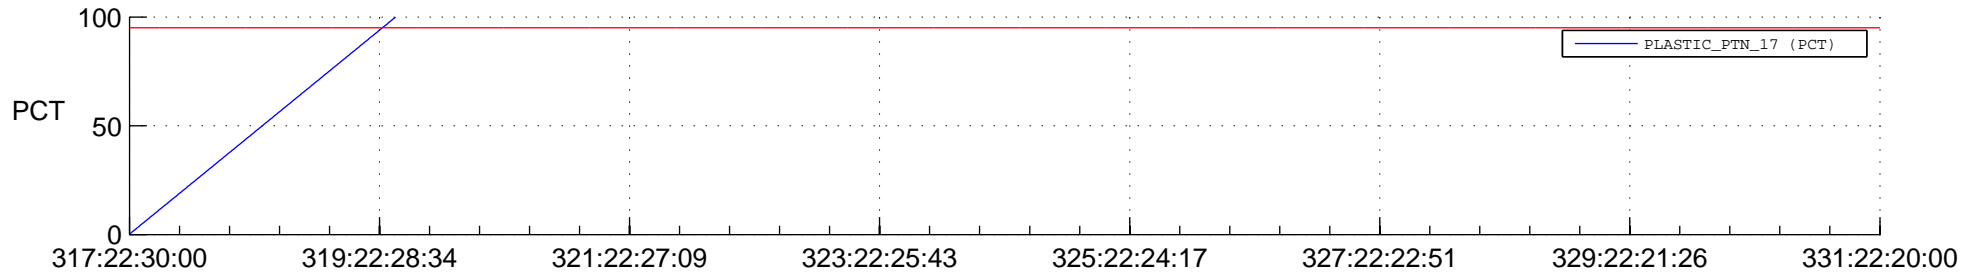

STEREO BEHIND SSR PCT Full Prediction

SWAVES_Percent_Full_Prediction

IMPACT_Percent_Full_Prediction

PLASTIC_Percent_Full_Prediction

Spacecraft_DownLink_Rate

Ground Time (2014:317:22:30:00.000 -2014:331:22:20:00.000)