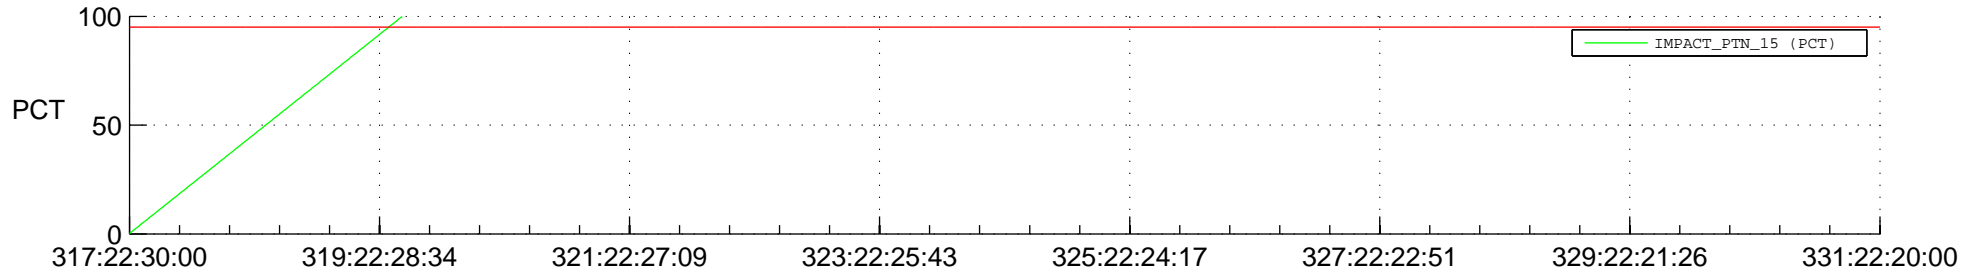

STEREO BEHIND SSR PCT Full Prediction

SWAVES_Percent_Full_Prediction

IMPACT_Percent_Full_Prediction

PLASTIC_Percent_Full_Prediction

Spacecraft_DownLink_Rate

Ground Time (2014:317:22:30:00.000 -2014:331:22:20:00.000)