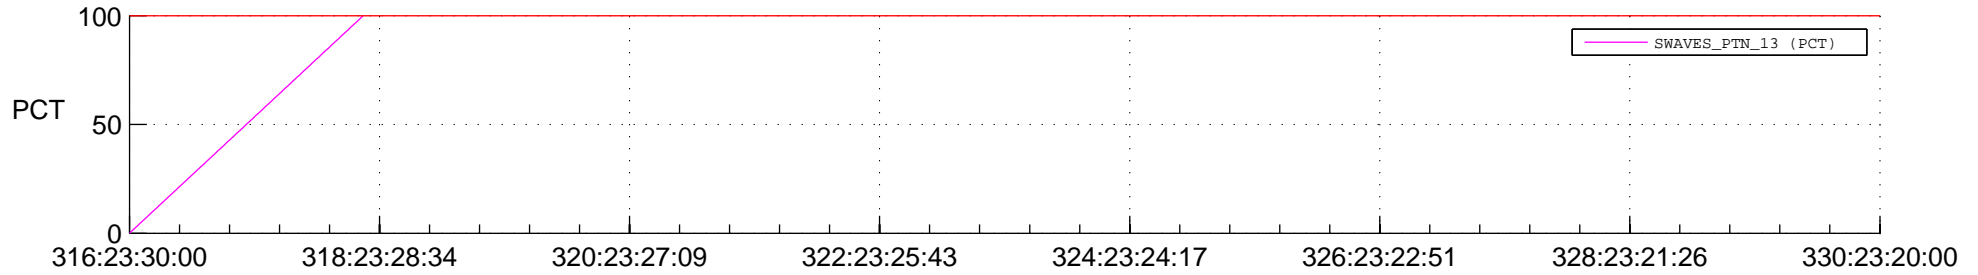

STEREO BEHIND SSR PCT Full Prediction

SWAVES_Percent_Full_Prediction

IMPACT_Percent_Full_Prediction

PLASTIC_Percent_Full_Prediction

Spacecraft_DownLink_Rate

Ground Time (2014:316:23:30:00.000 -2014:330:23:20:00.000)