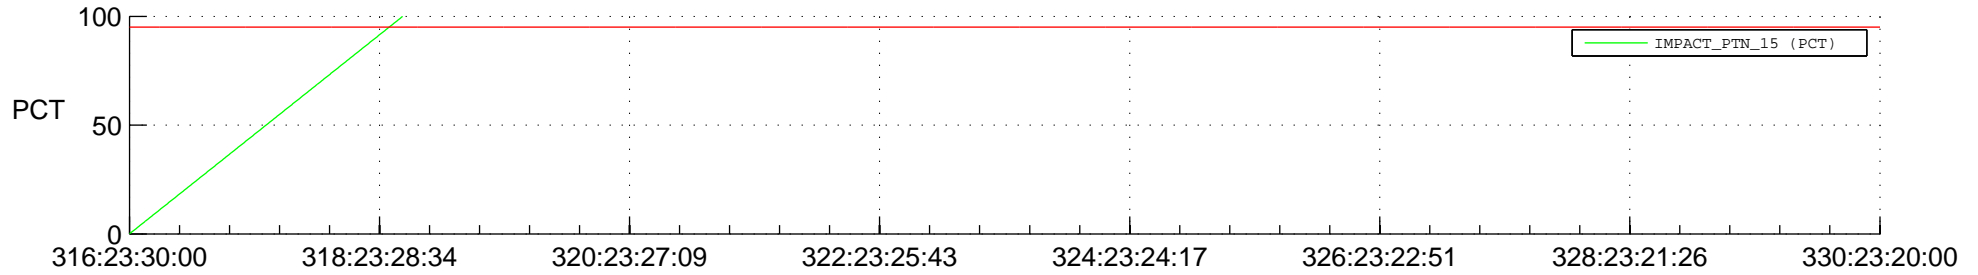

STEREO BEHIND SSR PCT Full Prediction

SWAVES_Percent_Full_Prediction

IMPACT_Percent_Full_Prediction

PLASTIC_Percent_Full_Prediction

Spacecraft_DownLink_Rate

Ground Time (2014:316:23:30:00.000 -2014:330:23:20:00.000)