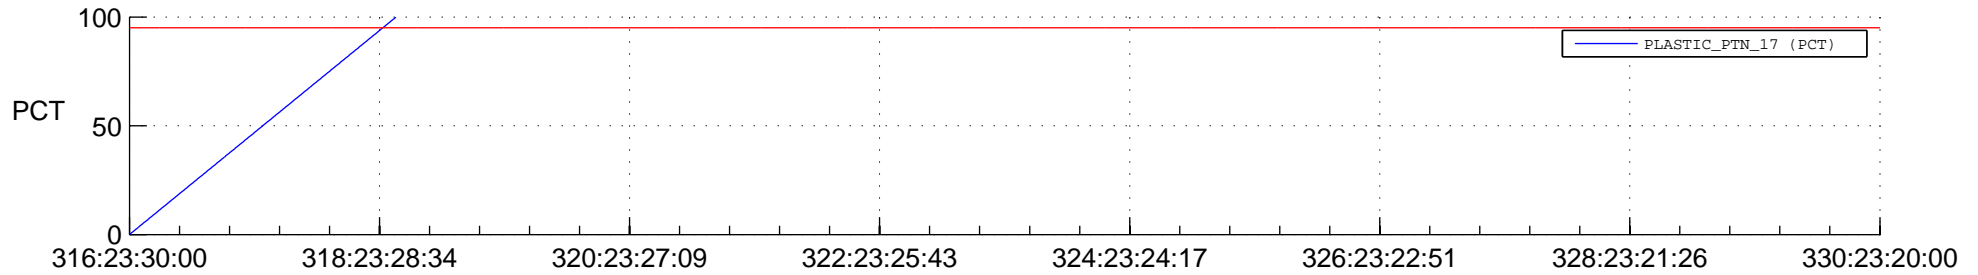

STEREO BEHIND SSR PCT Full Prediction

SWAVES_Percent_Full_Prediction

IMPACT_Percent_Full_Prediction

PLASTIC_Percent_Full_Prediction

Spacecraft_DownLink_Rate

Ground Time (2014:316:23:30:00.000 -2014:330:23:20:00.000)