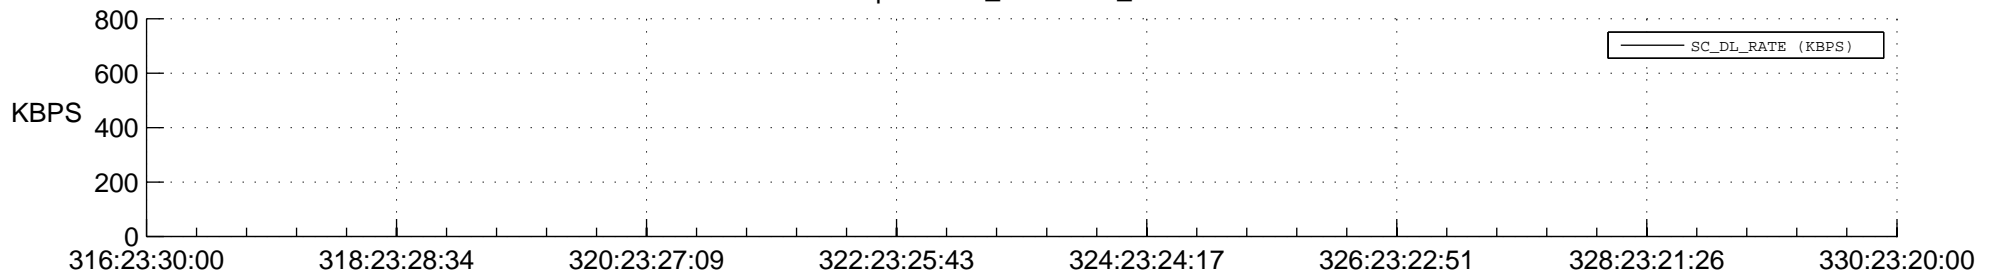

STEREO BEHIND SSR PCT Full Prediction

SWAVES_Percent_Full_Prediction

IMPACT_Percent_Full_Prediction

PLASTIC_Percent_Full_Prediction

Spacecraft_DownLink_Rate

Ground Time (2014:316:23:30:00.000 -2014:330:23:20:00.000)