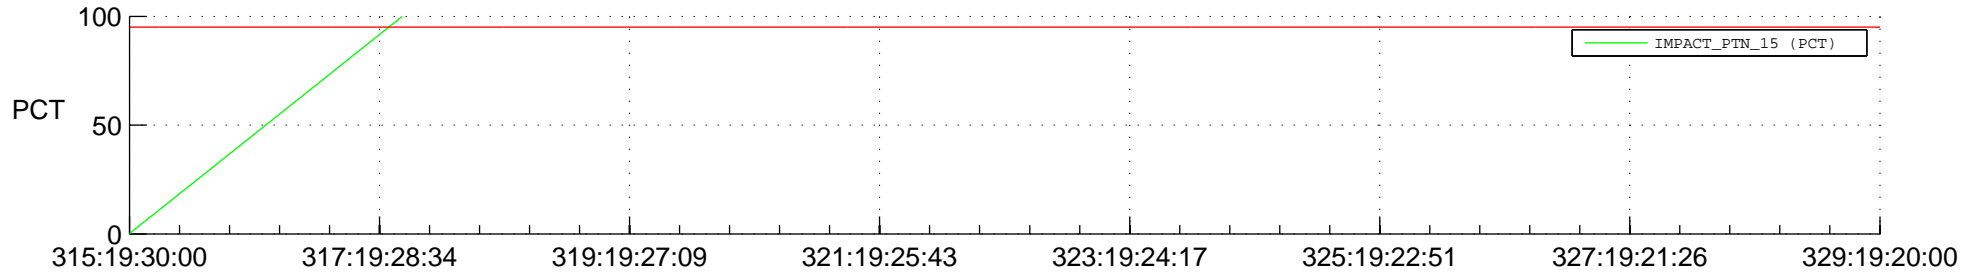

STEREO BEHIND SSR PCT Full Prediction

SWAVES_Percent_Full_Prediction

IMPACT_Percent_Full_Prediction

PLASTIC_Percent_Full_Prediction

Spacecraft_DownLink_Rate

Ground Time (2014:315:19:30:00.000 -2014:329:19:20:00.000)