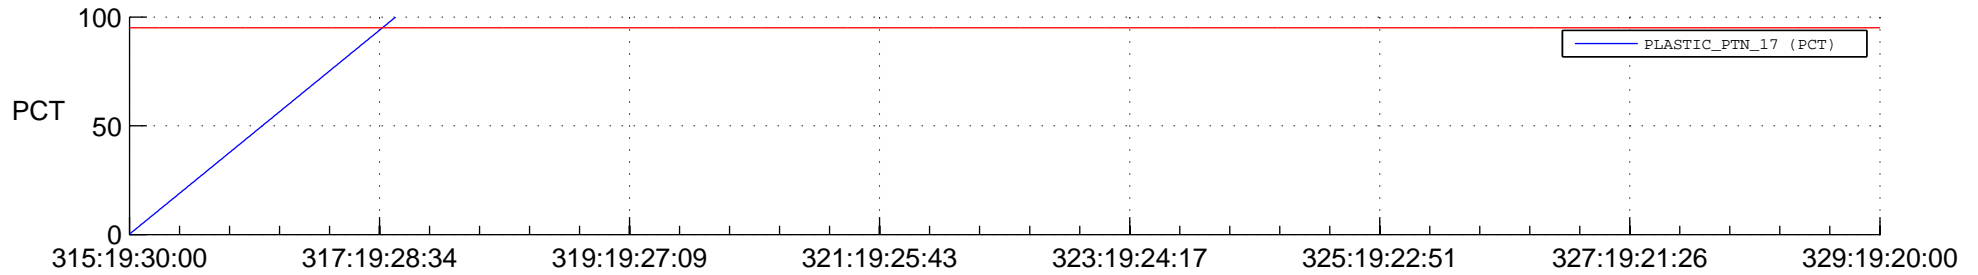

STEREO BEHIND SSR PCT Full Prediction

SWAVES_Percent_Full_Prediction

IMPACT_Percent_Full_Prediction

PLASTIC_Percent_Full_Prediction

Spacecraft_DownLink_Rate

Ground Time (2014:315:19:30:00.000 -2014:329:19:20:00.000)