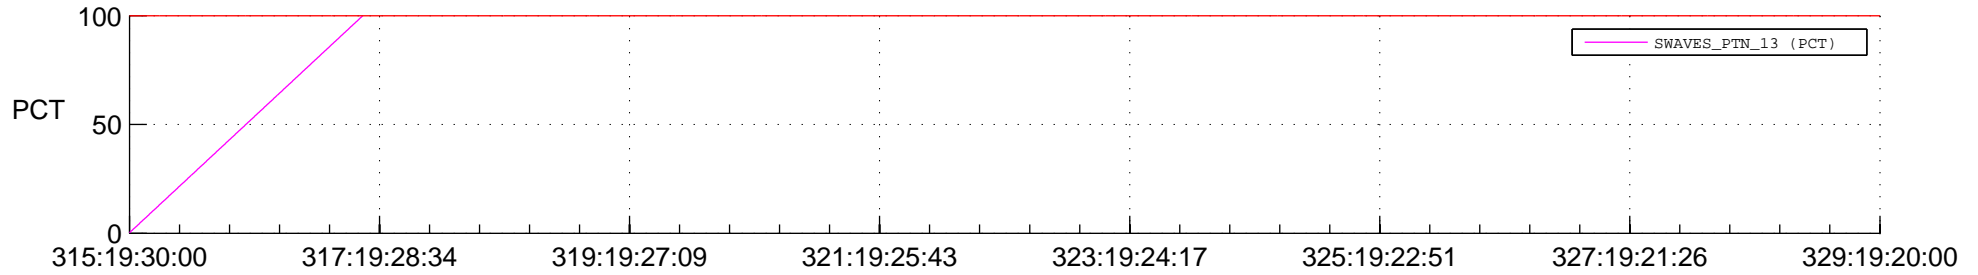

STEREO BEHIND SSR PCT Full Prediction

SWAVES_Percent_Full_Prediction

IMPACT_Percent_Full_Prediction

PLASTIC_Percent_Full_Prediction

Spacecraft_DownLink_Rate

Ground Time (2014:315:19:30:00.000 -2014:329:19:20:00.000)