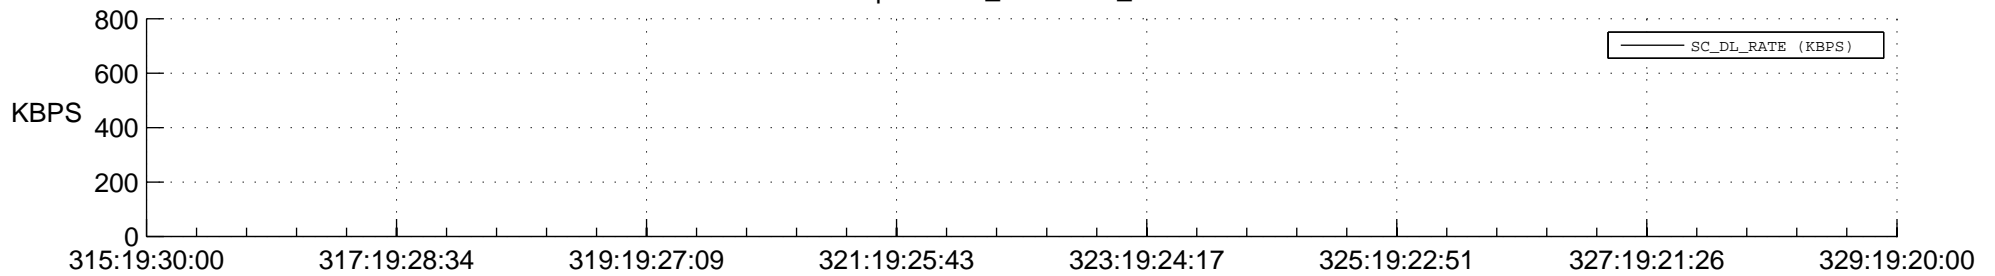

STEREO BEHIND SSR PCT Full Prediction

SWAVES_Percent_Full_Prediction

IMPACT_Percent_Full_Prediction

PLASTIC_Percent_Full_Prediction

Spacecraft_DownLink_Rate

Ground Time (2014:315:19:30:00.000 -2014:329:19:20:00.000)