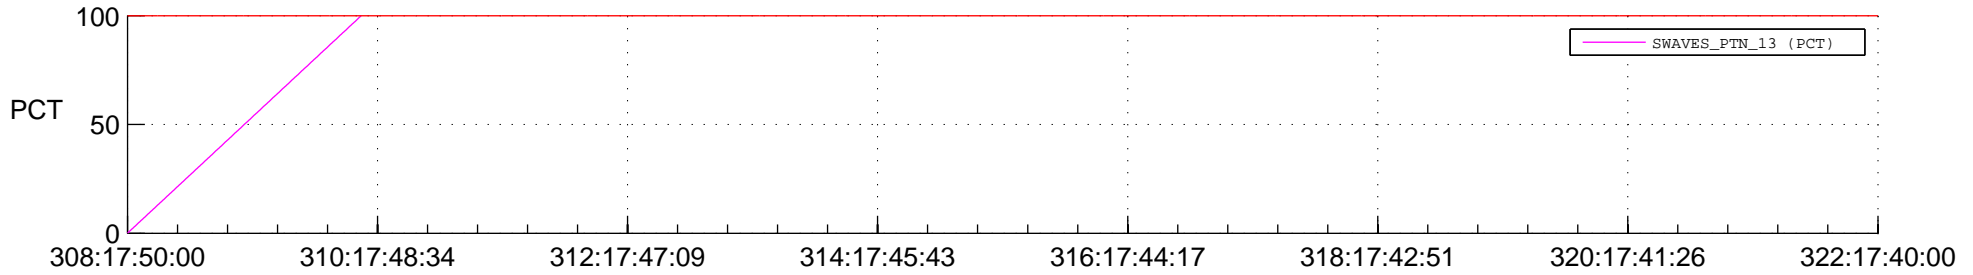

STEREO BEHIND SSR PCT Full Prediction

SWAVES_Percent_Full_Prediction

IMPACT_Percent_Full_Prediction

PLASTIC_Percent_Full_Prediction

Spacecraft_DownLink_Rate