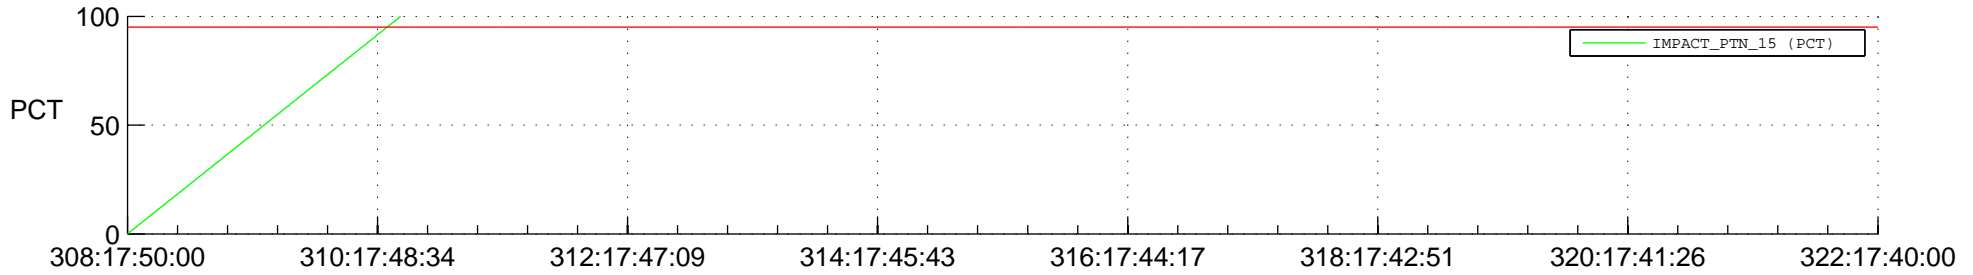

STEREO BEHIND SSR PCT Full Prediction

SWAVES_Percent_Full_Prediction

IMPACT_Percent_Full_Prediction

PLASTIC_Percent_Full_Prediction

Spacecraft_DownLink_Rate