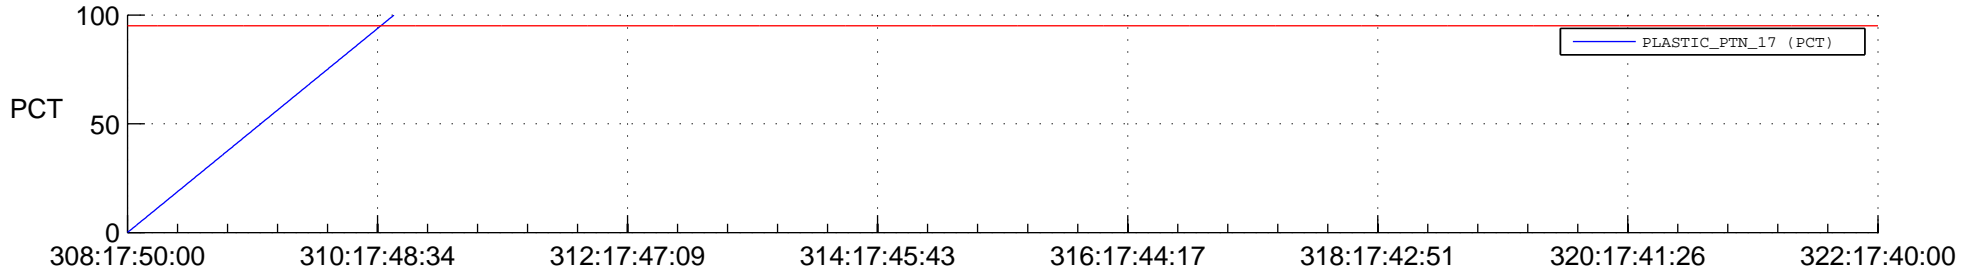

STEREO BEHIND SSR PCT Full Prediction

SWAVES_Percent_Full_Prediction

IMPACT_Percent_Full_Prediction

PLASTIC_Percent_Full_Prediction

Spacecraft_DownLink_Rate