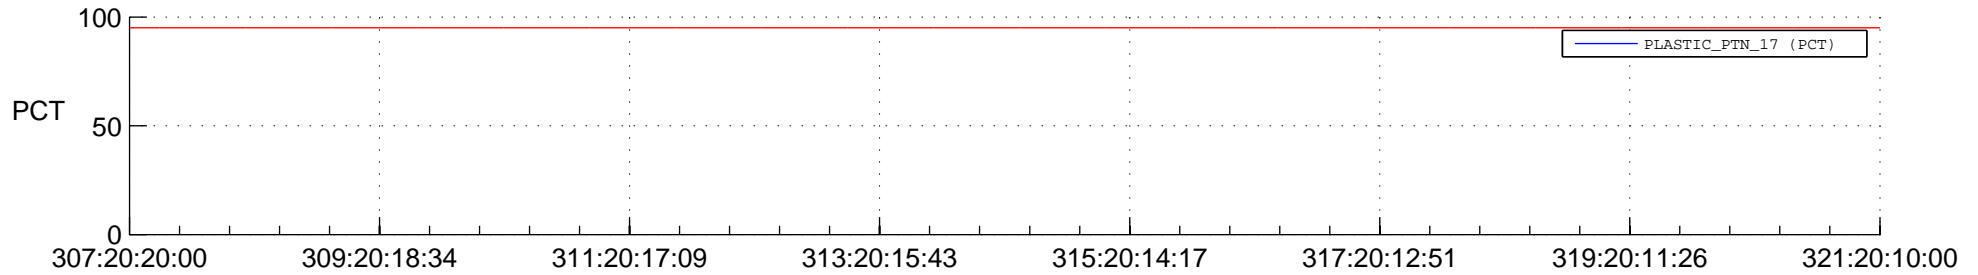

STEREO BEHIND SSR PCT Full Prediction

SWAVES_Percent_Full_Prediction

IMPACT_Percent_Full_Prediction

PLASTIC_Percent_Full_Prediction

Spacecraft_DownLink_Rate