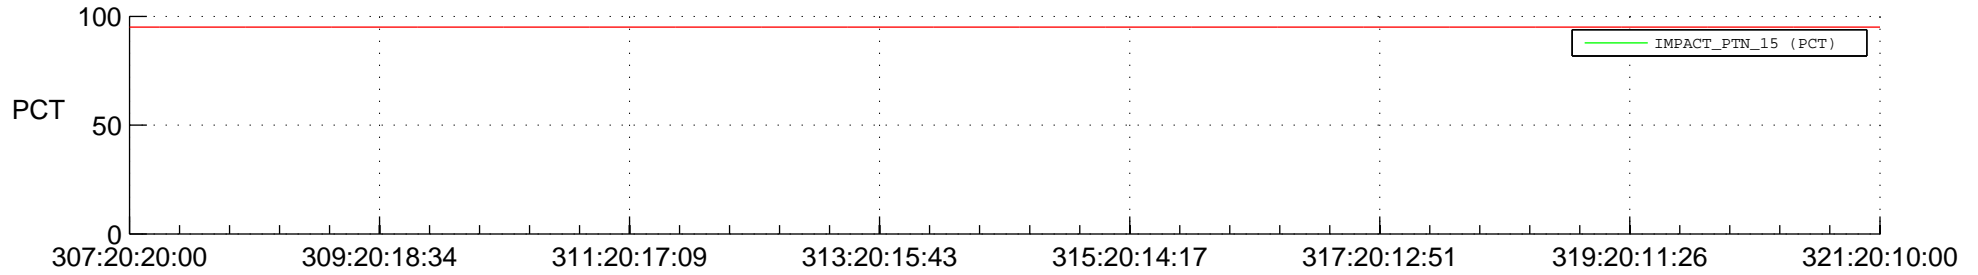

STEREO BEHIND SSR PCT Full Prediction

SWAVES_Percent_Full_Prediction

IMPACT_Percent_Full_Prediction

PLASTIC_Percent_Full_Prediction

Spacecraft_DownLink_Rate