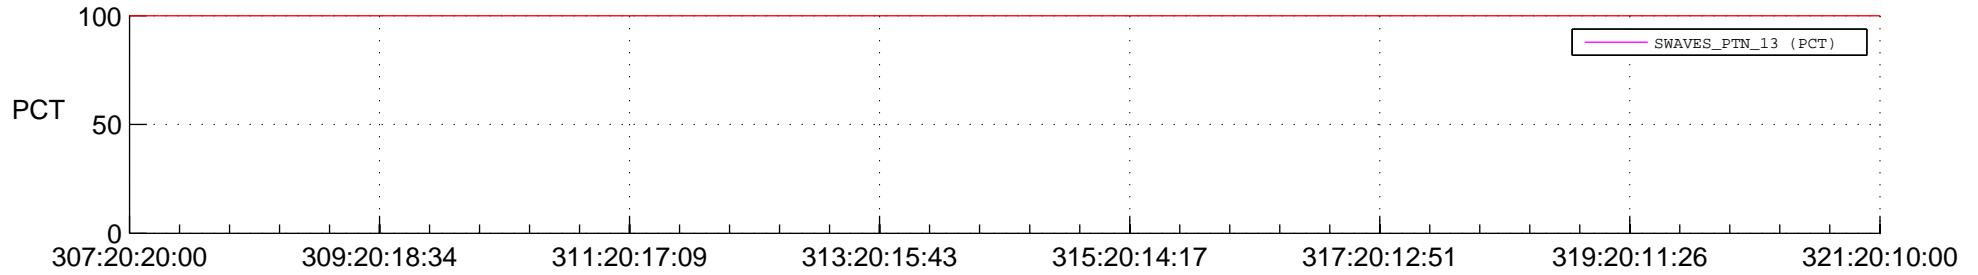

STEREO BEHIND SSR PCT Full Prediction

SWAVES_Percent_Full_Prediction

IMPACT_Percent_Full_Prediction

PLASTIC_Percent_Full_Prediction

Spacecraft_DownLink_Rate