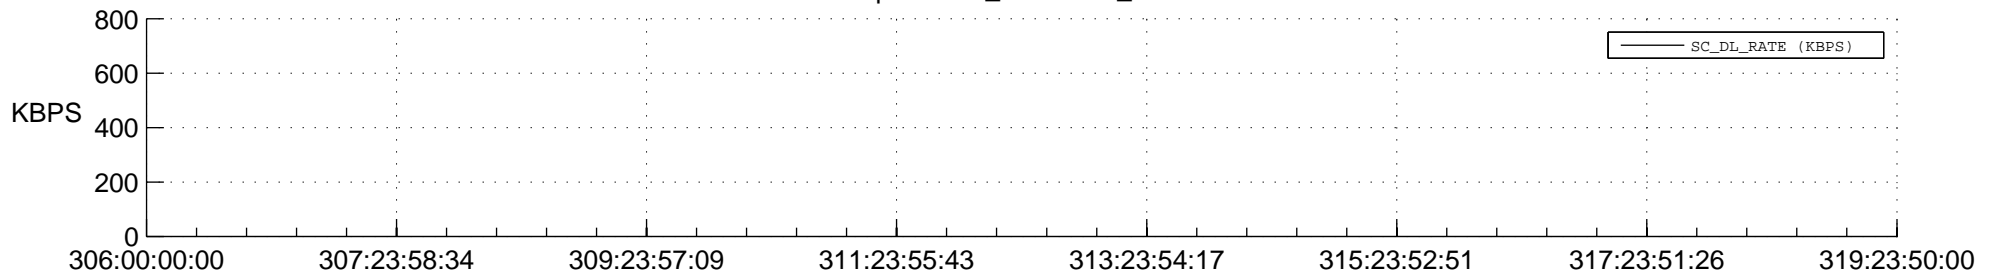

## Spacecraft\_DownLink\_Rate

Ground Time (2014:306:00:00:00.000 -2014:319:23:50:00:00.000)