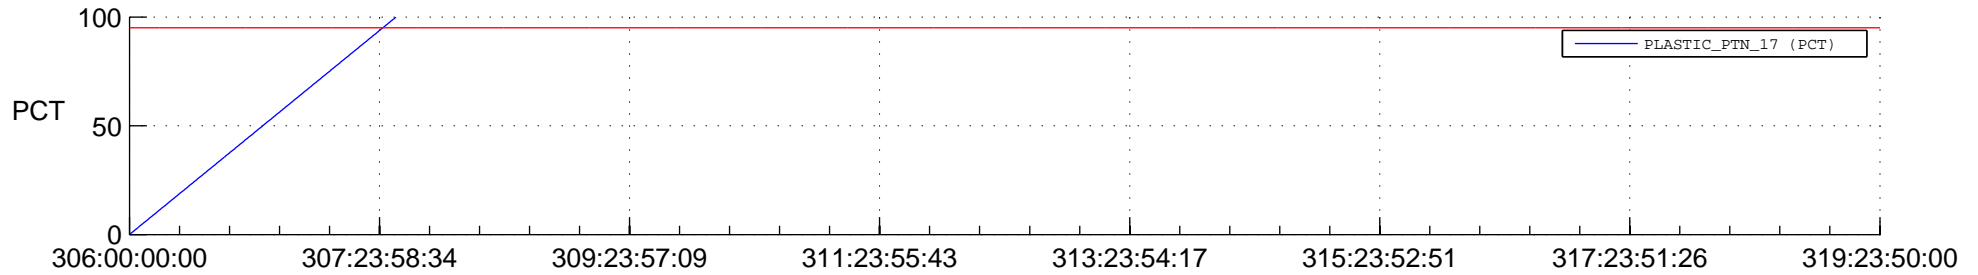

## Spacecraft\_DownLink\_Rate

Ground Time (2014:306:00:00:00.000 -2014:319:23:50:00:00.000)