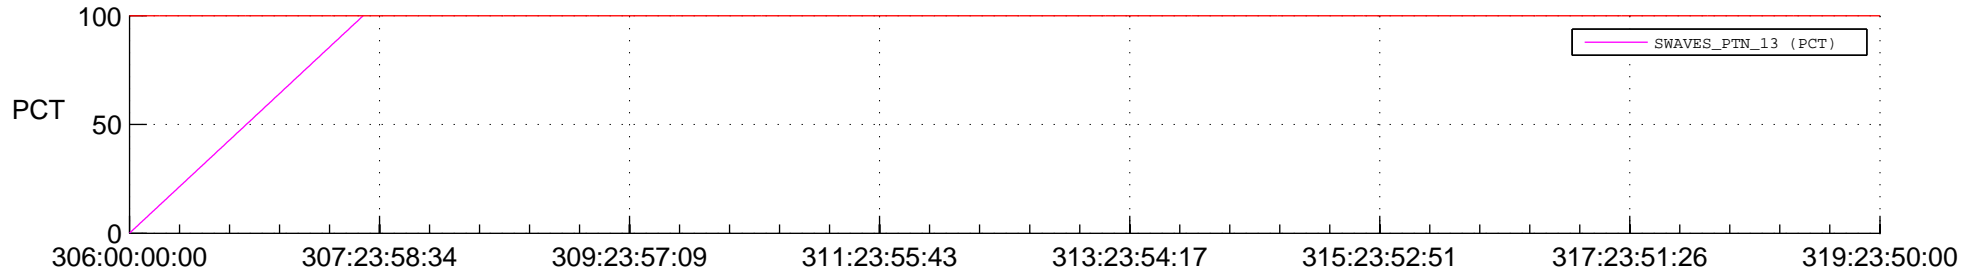

STEREO BEHIND SSR PCT Full Prediction

SWAVES_Percent_Full_Prediction