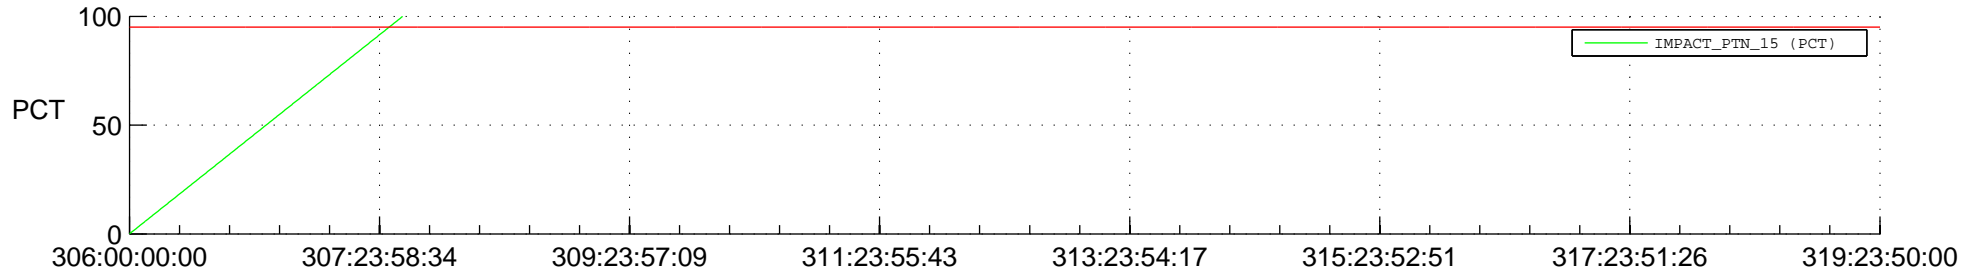

IMPACT_Percent_Full_Prediction