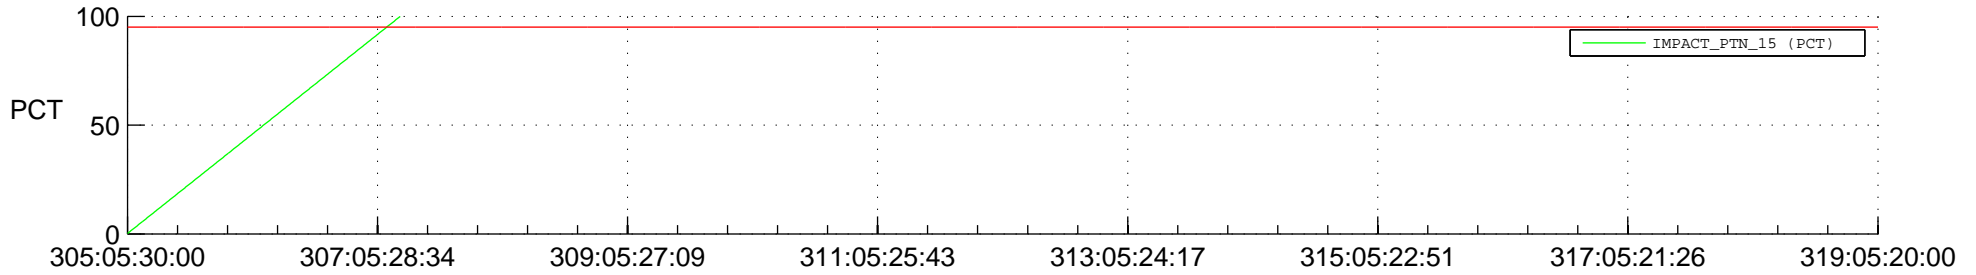

STEREO BEHIND SSR PCT Full Prediction

SWAVES_Percent_Full_Prediction

IMPACT_Percent_Full_Prediction

PLASTIC_Percent_Full_Prediction

Spacecraft_DownLink_Rate

Ground Time (2014:305:05:30:00.000 -2014:319:05:20:00.000)