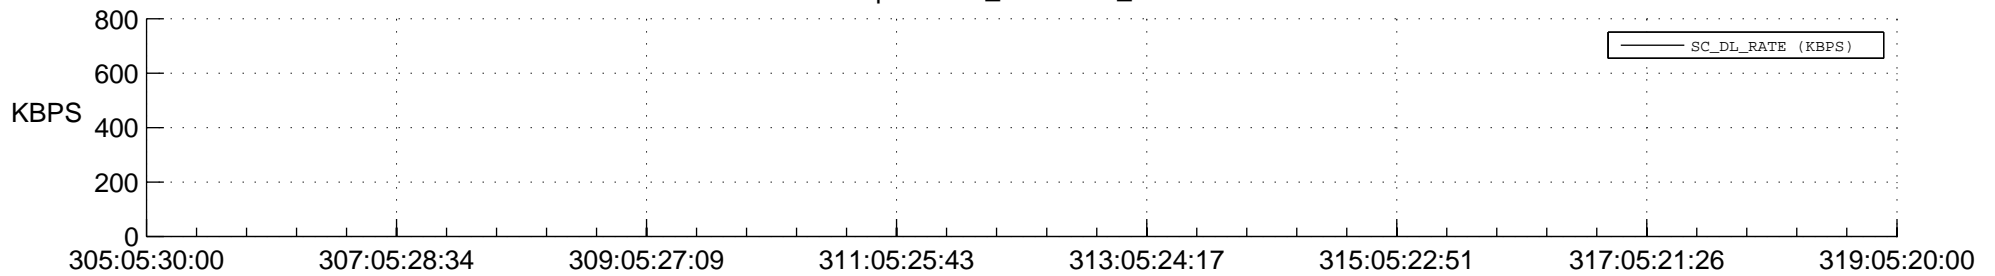

STEREO BEHIND SSR PCT Full Prediction

SWAVES_Percent_Full_Prediction

IMPACT_Percent_Full_Prediction

PLASTIC_Percent_Full_Prediction

Spacecraft_DownLink_Rate

Ground Time (2014:305:05:30:00.000 -2014:319:05:20:00.000)