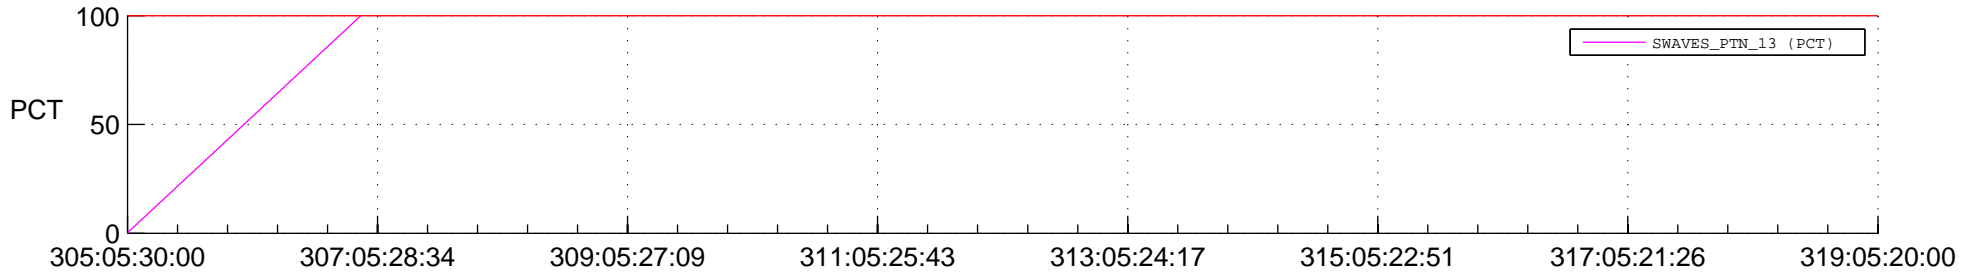

STEREO BEHIND SSR PCT Full Prediction

SWAVES_Percent_Full_Prediction

IMPACT_Percent_Full_Prediction

PLASTIC_Percent_Full_Prediction

Spacecraft_DownLink_Rate

Ground Time (2014:305:05:30:00.000 -2014:319:05:20:00.000)