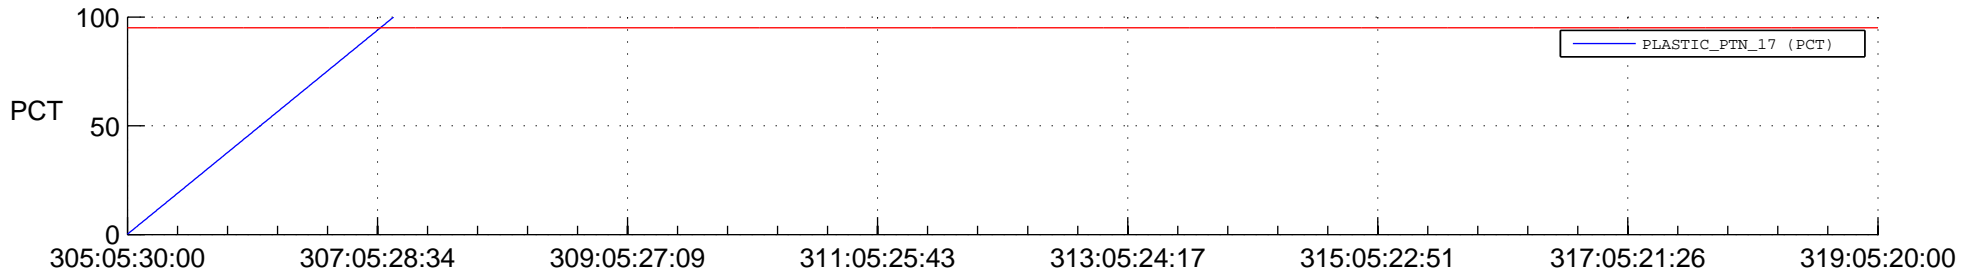

STEREO BEHIND SSR PCT Full Prediction

SWAVES_Percent_Full_Prediction

IMPACT_Percent_Full_Prediction

PLASTIC_Percent_Full_Prediction

Spacecraft_DownLink_Rate

Ground Time (2014:305:05:30:00.000 -2014:319:05:20:00.000)