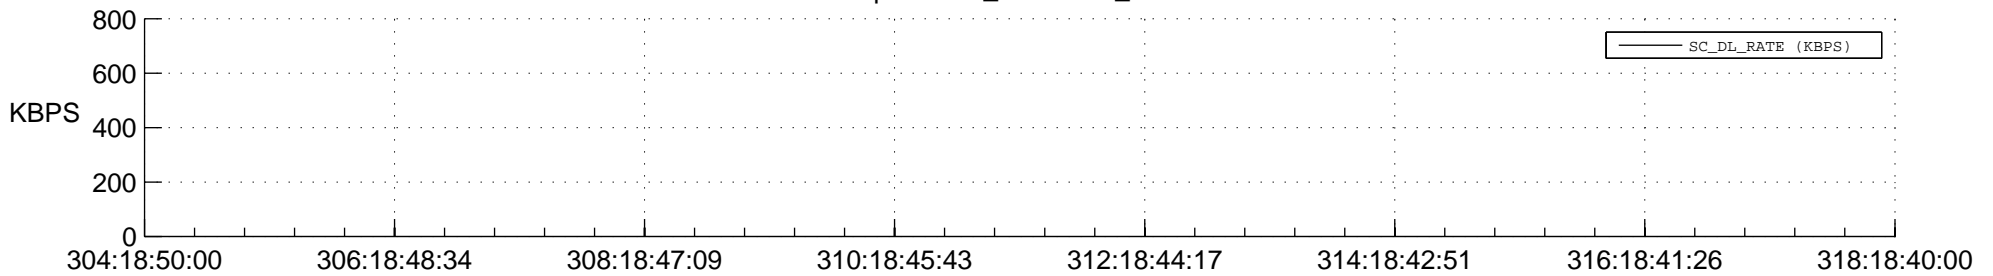

## Spacecraft\_DownLink\_Rate

Ground Time (2014:304:18:50:00.000 -2014:318:18:40:00.000)