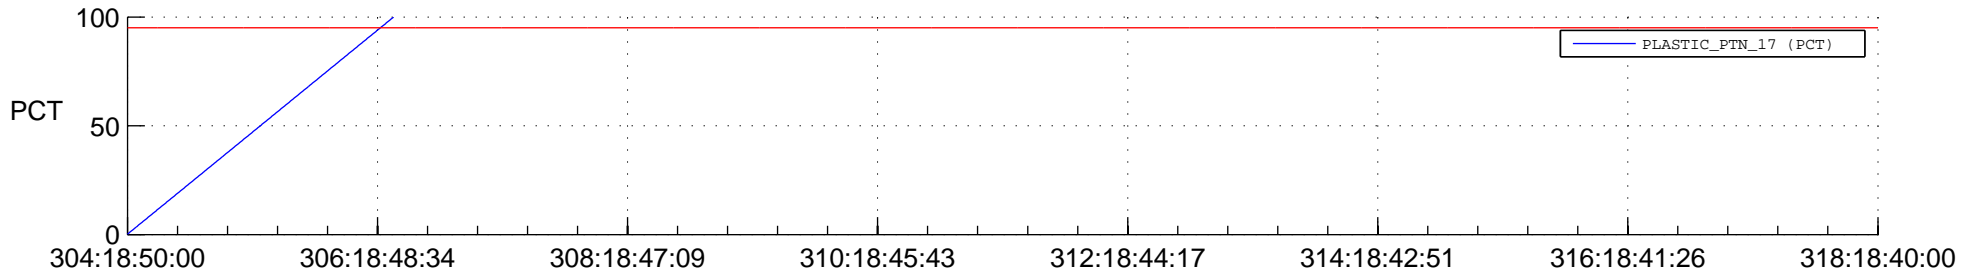

## Spacecraft\_DownLink\_Rate

Ground Time (2014:304:18:50:00.000 -2014:318:18:40:00.000)