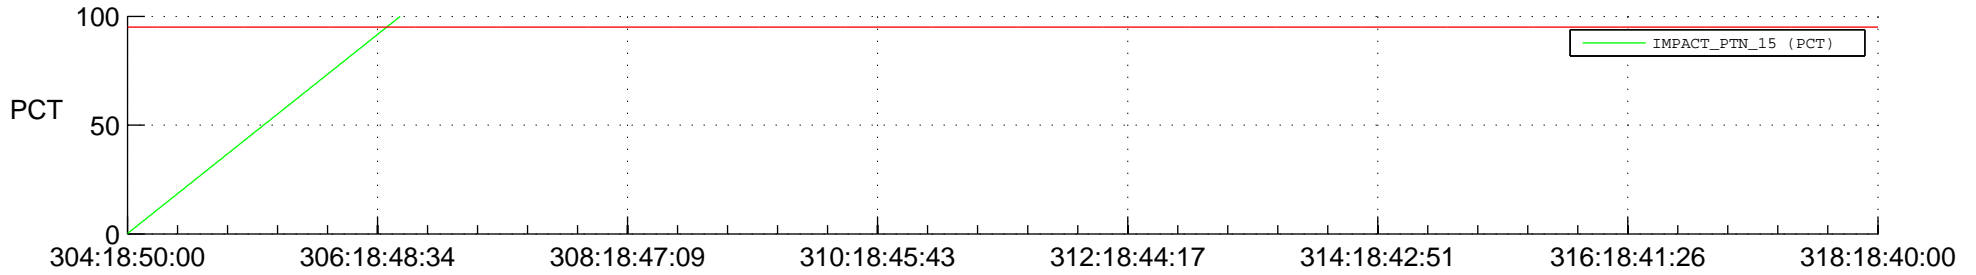

IMPACT_Percent_Full_Prediction