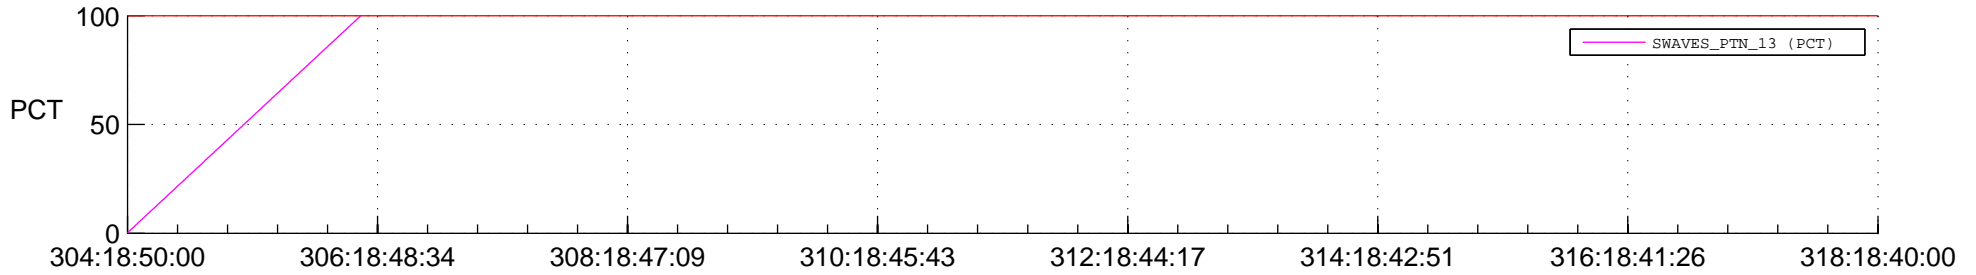

STEREO BEHIND SSR PCT Full Prediction

SWAVES_Percent_Full_Prediction